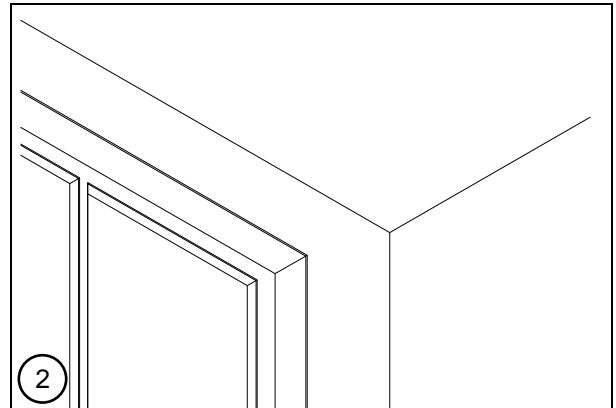

A (mm)	B (mm)	C (mm)
SG 1020	55	Max. 500	55
SG 6820	55	Max. 500	55