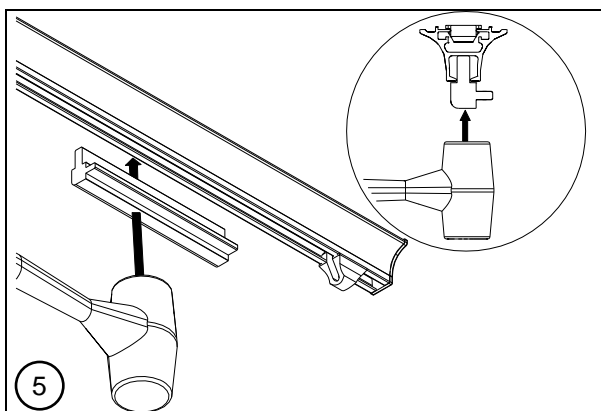

# Installation and User Manual

August 2019

EN

Hand operated curtain track systems  
SG 1020, SG 6820

EN Installation and User Manual

# 1 Installation

Ceiling installation only  
SG 1020 / SG 6820

	A (mm)	B (mm)	C (mm)
SG 1020	55	Max. 500	55
SG 6820	55	Max. 500	55

**2 Dismantling SG 1020 / SG 6820**