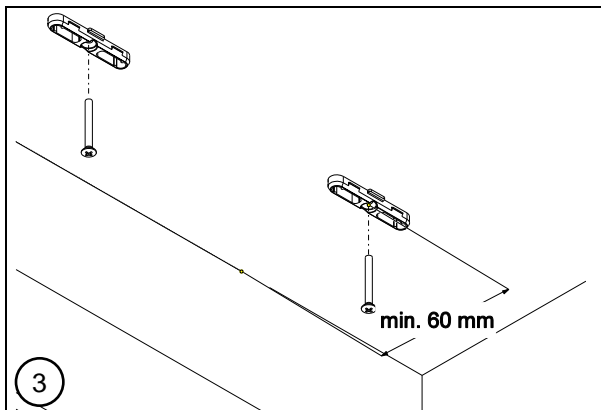

# Installation and User Manual

August 2019

EN

Hand operated curtain track systems  
SG 1020, SG 6820

EN Installation and User Manual

# 1 Installation

Ceiling installation only  
SG 1020 / SG 6820

	A (mm)	B (mm)	C (mm)
SG 1020	55	Max. 500	55
SG 6820	55	Max. 500	55

**2 Dismantling SG 1020 / SG 6820**