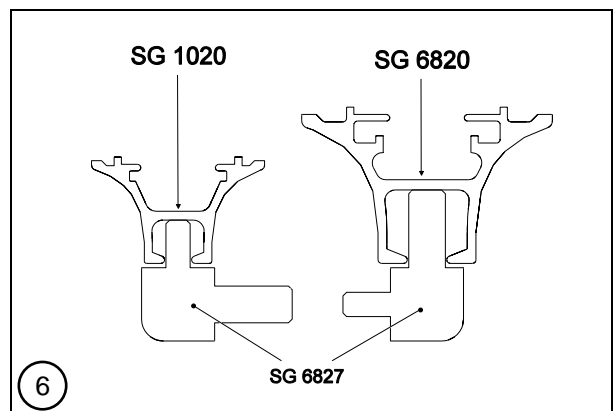

# Installation and User Manual

August 2019

EN

Hand operated curtain track systems  
SG 1020, SG 6820

EN Installation and User Manual

# 1 Installation

Ceiling installation only  
SG 1020 / SG 6820

	A (mm)	B (mm)	C (mm)
SG 1020	55	Max. 500	55
SG 6820	55	Max. 500	55

**2 Dismantling SG 1020 / SG 6820**