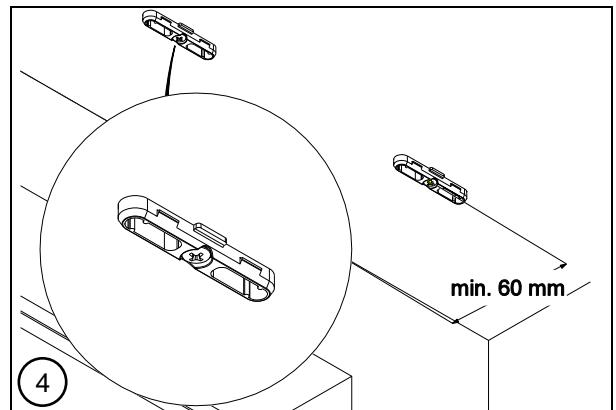

# Installation and User Manual

August 2019

EN

Hand operated curtain track systems  
SG 1020, SG 6820

EN Installation and User Manual

# 1 Installation

Ceiling installation only  
SG 1020 / SG 6820

	A (mm)	B (mm)	C (mm)
SG 1020	55	Max. 500	55
SG 6820	55	Max. 500	55

**2 Dismantling SG 1020 / SG 6820**