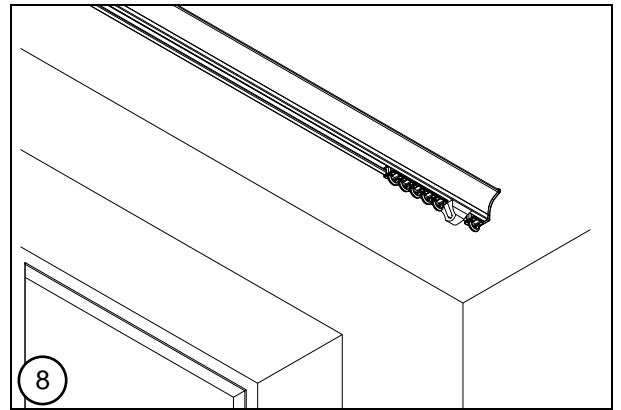

# Installation and User Manual

August 2019

EN

Hand operated curtain track systems  
SG 1020, SG 6820

EN Installation and User Manual

# 1 Installation

Ceiling installation only  
SG 1020 / SG 6820

	A (mm)	B (mm)	C (mm)
SG 1020	55	Max. 500	55
SG 6820	55	Max. 500	55

**2 Dismantling SG 1020 / SG 6820**