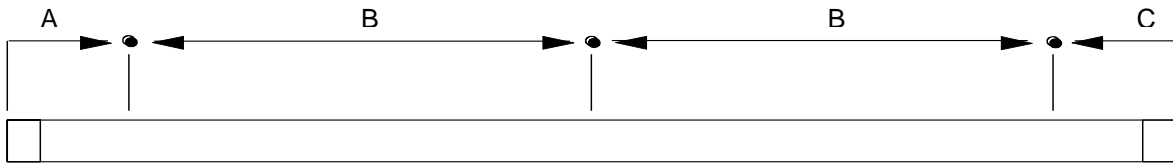

# Installation and User Manual

August 2019

EN

Hand operated curtain track systems  
SG 1020, SG 6820

EN Installation and User Manual

# 1 Installation

Ceiling installation only  
SG 1020 / SG 6820

	A (mm)	B (mm)	C (mm)
SG 1020	55	Max. 500	55
SG 6820	55	Max. 500	55

**2 Dismantling SG 1020 / SG 6820**