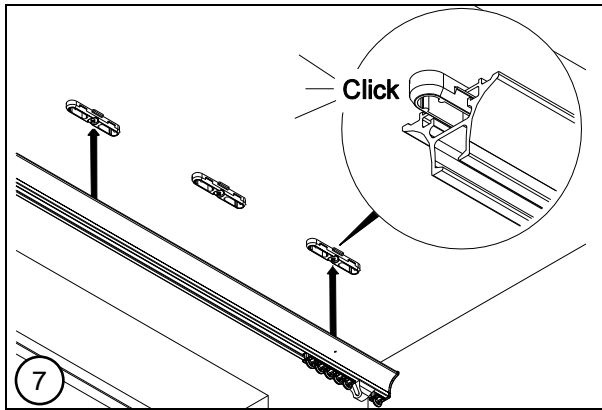

# Installation and User Manual

August 2019

EN

Hand operated curtain track systems  
SG 1020, SG 6820

EN Installation and User Manual

# 1 Installation

Ceiling installation only  
SG 1020 / SG 6820

	A (mm)	B (mm)	C (mm)
SG 1020	55	Max. 500	55
SG 6820	55	Max. 500	55

**2 Dismantling SG 1020 / SG 6820**