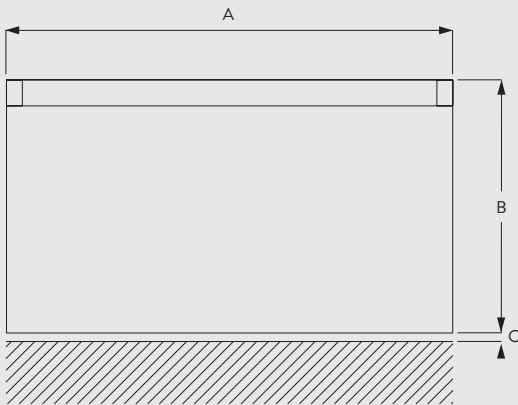

Hand Operated Curtain Track System

Silent Gliss® 1070

Product Information

- Operation: hand drawn
- Range: S
- Fitting: ceiling
- Colours: white
- Shape: square
- Bendable

1070

Profile and Bending Information

1071

Radius: 8 cm, 12 cm, 16 cm,
>25 cm

How To Measure

A: System width
B: System height
C: Distance between floor and fabric

Fitting Information

Fixing Points

1070

Fitting Options