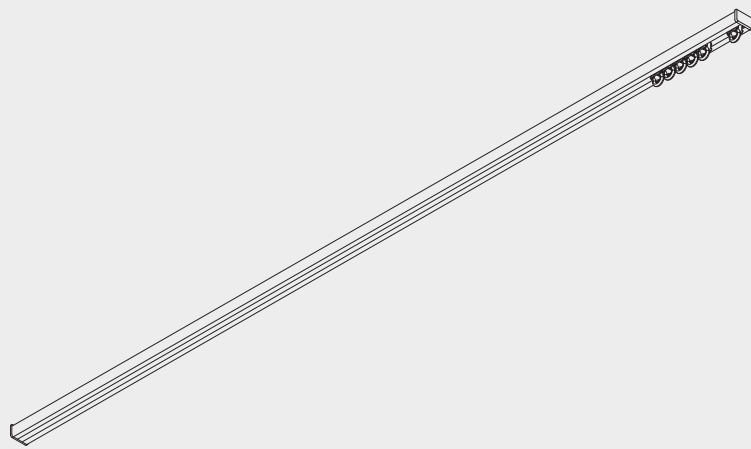

Hand Operated Curtain Track System

Silent Gliss® 1070

Product Information

- Operation: hand drawn
- Range: S
- Fitting: ceiling
- Colours: white
- Shape: square
- Bendable

1070

Profile and Bending Information

1071

Radius: 8 cm, 12 cm, 16 cm,
>25 cm

How To Measure

A: System width
B: System height
C: Distance between floor and fabric

Fitting Information

Fixing Points

1070

Fitting Options