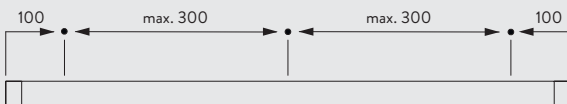

Hand Operated Curtain Track System

Silent Gliss® 1070

Product Information

- Operation: hand drawn
- Range: S
- Fitting: ceiling
- Colours: white
- Shape: square
- Bendable

1070

Profile and Bending Information

1071

Radius: 8 cm, 12 cm, 16 cm,
>25 cm

How To Measure

A: System width
B: System height
C: Distance between floor and fabric

Fitting Information

Fixing Points

1070

Fitting Options