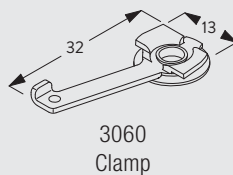

Hand Operated Curtain Track System

Silent Gliss® 1070

Product Information

- Operation: hand drawn
- Range: S
- Fitting: ceiling
- Colours: white
- Shape: square
- Bendable

1070

Profile and Bending Information

1071

Radius: 8 cm, 12 cm, 16 cm,
>25 cm

How To Measure

A: System width
B: System height
C: Distance between floor and fabric

Fitting Information

Fixing Points

1070

Fitting Options

Ceiling fitting with clamp 3060

Standard Accessories

1071 Profile

1072 End cover

3016	Endstop	
3534	Glider 3533 in strip form	

3060	Clamp	
------	-------	---

Optional Accessories

3017	Endstop	
3511	Glider	
3570	Rotating glider	
3599	Hook	
10431	Draw rod with hook, 75cm	
10433	Draw rod with hook, 125cm	

3062	Connecting bridge	
3548	Retrofit glider	
3582	Hook	
10430	Draw rod with hook, 50cm	
10432	Draw rod with hook, 100cm	
10434	Draw rod with hook, 150cm	

Supplied by

www.sg-s.co.uk email: sales@sg-s.co.uk tel: 01395 232528