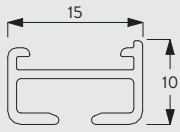

Hand Operated Curtain Track System

Silent Gliss® 1070

Product Information

- Operation: hand drawn
- Range: S
- Fitting: ceiling
- Colours: white
- Shape: square
- Bendable

1070

Profile and Bending Information

1071

Radius: 8 cm, 12 cm, 16 cm,
>25 cm

How To Measure

A: System width
B: System height
C: Distance between floor and fabric

Fitting Information

Fixing Points

1070

Fitting Options