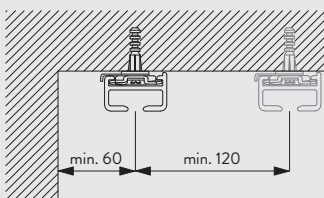

Fitting Options

Ceiling fitting with clamp 3060