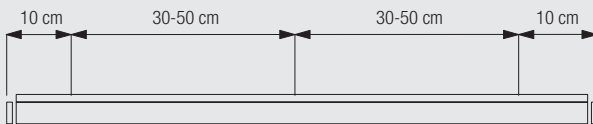

Fitting Information

Fixing points

The fixing distances above are meant as a guide only: in practice they may vary depending on surface and curtain weight.