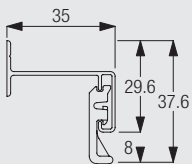

## Useful Information and Sewing Accessories

Diagram uses standard 3933 glider and is measured to the inside of the glider eye. For optional gliders substitute dimensions below:  
3945/3946 = 8mm

3562 Standard tape