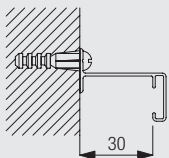

Fitting Options

Direct to wall fixing