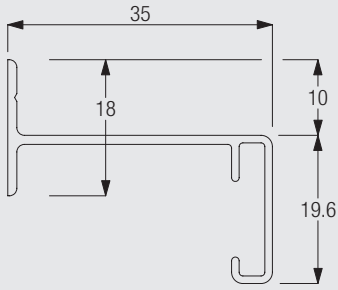

Profile Information

1221

Cannot be bent

Specification Guide - download from www.silentgliss.co.uk (password required).

Silent Gliss 1221 hand drawn curtain track in white powder coated aluminium. Fix track to wall with self-drilling wood screws. Special gliders 3933 should be fixed at 14/m to run on back rims of channel so as to keep curtain hanging upright. Fix with secure end covers 3984 at either end.