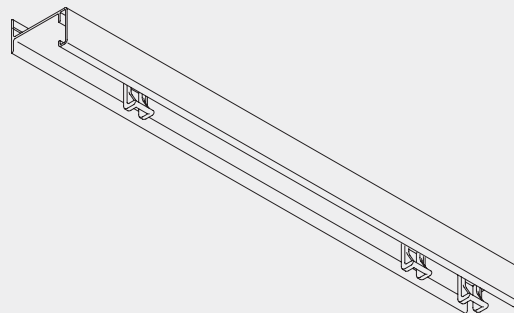

## Hand Operated Curtain Track System

### Product Information

- Robust wall fix hand operated curtain track for medium weight curtains in contract applications
- Ideal and widely used for hotels, schools, hospitals, etc.
- Outstanding gliding properties as glider moves on profile edge, minimizing friction
- The eye of the glider is thrown forward to avoid friction with curtain heading yet remains in perfect balance
- The quick-clip gliders 3933 can be easily added or removed without taking track down or apart
- Discreet direct to wall fixing to all surfaces
- Standard colour: white powder coated
- Standard length of the profiles is 5m or 6m
- System 1221 is not pre-drilled to avoid impairing appearance from the room