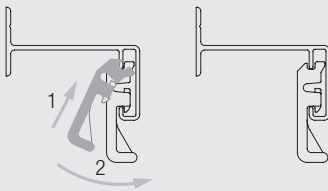

### Product Information

- Robust wall fix hand operated curtain track for medium weight curtains in contract applications
- Ideal and widely used for hotels, schools, hospitals, etc.
- Outstanding gliding properties as glider moves on profile edge, minimizing friction
- The eye of the glider is thrown forward to avoid friction with curtain heading yet remains in perfect balance
- The quick-clip gliders 3933 can be easily added or removed without taking track down or apart
- Discreet direct to wall fixing to all surfaces
- Standard colour: white powder coated
- Standard length of the profiles is 5m or 6m
- System 1221 is not pre-drilled to avoid impairing appearance from the room

## Profile Information

1221

Cannot be bent

Specification Guide - download from [www.silentgliss.co.uk](http://www.silentgliss.co.uk) (password required).

Silent Gliss 1221 hand drawn curtain track in white powder coated aluminium. Fix track to wall with self-drilling wood screws. Special gliders 3933 should be fixed at 14/m to run on back rims of channel so as to keep curtain hanging upright. Fix with secure end covers 3984 at either end.

## Fitting Information

### Fixing points

The fixing distances above are meant as a guide only: in practice they may vary depending on surface and curtain weight.

Quick-clip glider 3933 offers easy clipping in and out of profile.