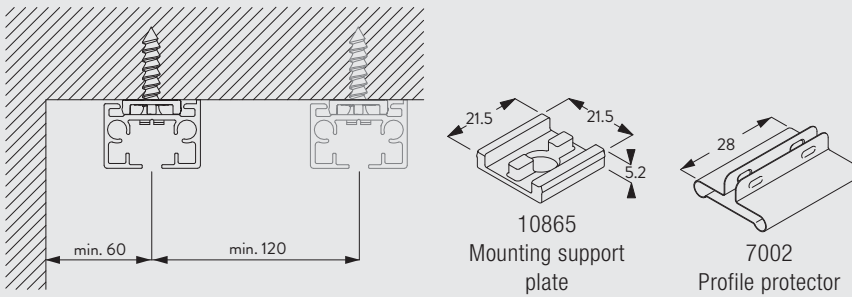

3970

Fitting Information

Fixing Points

Fitting Options

Ceiling fitting with direct mounting

Ceiling fitting with clamp SG 3004

Wall fitting with Smart Fix SG 11200-11205 and bracket SG 3041

Bracket threaded for screw M4x8

3970

Wall fitting with Square Smart Fix SG 11210-11215 and bracket SG 3041

Bracket threaded for screw M4x8

Wall fitting with Universal Smart Fix SG 11154-11156 and bracket SG 3041

Bracket threaded for screw M4x8