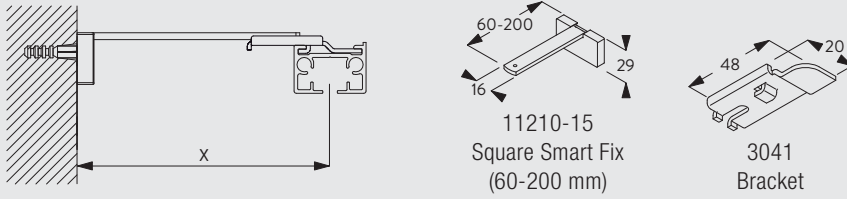

SG 10076

SG 10845

SG 10854

SG 10867

SG 10852

SG 10869

SG 10887

- SG 3582 Hook
- SG 6007 End stop
- SG 6349 Wave curtain tape
- SG 6363 Wave iron tape
- SG 6365 Wave hanger
- SG 10075 Lead weight 50 gr/m
- SG 10076 Fabric weight
- SG 10845 Wave master carrier
- SG 10854 Wave overlap support arm
- SG 10867 Panhead screw M4x16
- SG 10852 Wave 2C roller cord 80 mm
- SG 10869 Wave 2C roller cord 60 mm
- SG 10887 Wave Extension

3970

Fitting Information

Fixing Points

Fitting Options

Ceiling fitting with direct mounting

Ceiling fitting with clamp SG 3004

Wall fitting with Smart Fix SG 11200-11205 and bracket SG 3041

Bracket threaded for screw M4x8

3970

Wall fitting with Square Smart Fix SG 11210-11215 and bracket SG 3041

Bracket threaded for screw M4x8

Wall fitting with Universal Smart Fix SG 11154-11156 and bracket SG 3041

Bracket threaded for screw M4x8

Wall fitting with Smart Fix SG 11201-11205 and clamp SG 3004

Bracket threaded for screw M4x8

Wall fitting with Square Smart Fix SG 11211-11215 and clamp SG 3004

Bracket threaded for screw M4x8

Wall fitting with Universal Smart Fix SG 11154-11156 and clamp SG 3004