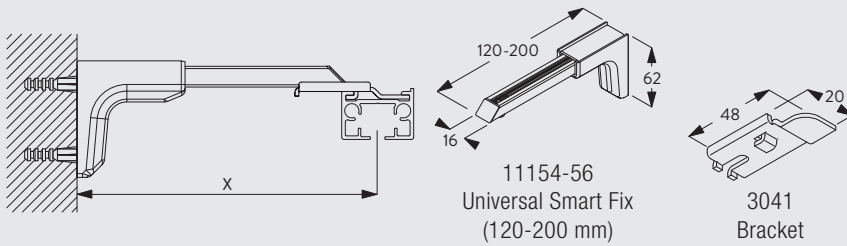

SG 10076

SG 10845

SG 10854

SG 10867

SG 10852

SG 10869

SG 10887

- SG 3582 Hook
- SG 6007 End stop
- SG 6349 Wave curtain tape
- SG 6363 Wave iron tape
- SG 6365 Wave hanger
- SG 10075 Lead weight 50 gr/m
- SG 10076 Fabric weight
- SG 10845 Wave master carrier
- SG 10854 Wave overlap support arm
- SG 10867 Panhead screw M4x16
- SG 10852 Wave 2C roller cord 80 mm
- SG 10869 Wave 2C roller cord 60 mm
- SG 10887 Wave Extension

3970

Fitting Information

Fixing Points

Fitting Options

Ceiling fitting with direct mounting

Ceiling fitting with clamp SG 3004

Wall fitting with Smart Fix SG 11200-11205 and bracket SG 3041

Bracket threaded for screw M4x8

3970

Wall fitting with Square Smart Fix SG 11210-11215 and bracket SG 3041

Bracket threaded for screw M4x8

Wall fitting with Universal Smart Fix SG 11154-11156 and bracket SG 3041

Bracket threaded for screw M4x8

Wall fitting with Smart Fix SG 11201-11205 and clamp SG 3004

Bracket threaded for screw M4x8

Wall fitting with Square Smart Fix SG 11211-11215 and clamp SG 3004

Bracket threaded for screw M4x8

Wall fitting with Universal Smart Fix SG 11154-11156 and clamp SG 3004