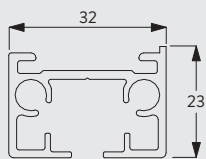

3970

Profile and Bending Information

Profile

3971

Min. radius >25 cm

Recess profile

10862

Min. radius >50 cm
Max. radius: 75 cm

How to measure

- A: System width
- B: System height
- C: Distance between floor and fabric
- D: cord height
- E: Safety retainer SG 10731 min. 150 cm above floor

System Dimensions

3970

15 m

38 kg

Max. Curtain Weight Charts