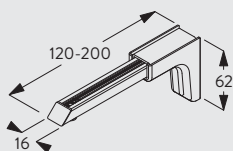

3970

Wall fitting with Square Smart Fix SG 11210-11215 and bracket SG 3041

Bracket threaded for screw M4x8

Wall fitting with Universal Smart Fix SG 11154-11156 and bracket SG 3041

Bracket threaded for screw M4x8

Wall fitting with Smart Fix SG 11201-11205 and clamp SG 3004

Bracket threaded for screw M4x8

Wall fitting with Square Smart Fix SG 11211-11215 and clamp SG 3004

Bracket threaded for screw M4x8

Wall fitting with Universal Smart Fix SG 11154-11156 and clamp SG 3004

11154-56
Universal Smart Fix
(120-200 mm)

3004
Clamp

Bracket threaded for screw M4x8

Recess fitting with recess profile SG 10862

10862
Recess profile

10864
Recess mask, belt
return

5118
Wedge for recess
profile