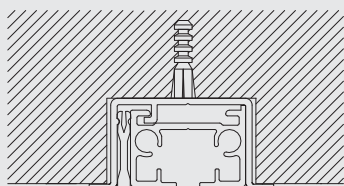

3970

Wall fitting with Square Smart Fix SG 11210-11215 and bracket SG 3041

Bracket threaded for screw M4x8

Wall fitting with Universal Smart Fix SG 11154-11156 and bracket SG 3041

Bracket threaded for screw M4x8

Wall fitting with Smart Fix SG 11201-11205 and clamp SG 3004

Bracket threaded for screw M4x8

Wall fitting with Square Smart Fix SG 11211-11215 and clamp SG 3004

Bracket threaded for screw M4x8

Wall fitting with Universal Smart Fix SG 11154-11156 and clamp SG 3004

11154-56
Universal Smart Fix
(120-200 mm)

3004
Clamp

Bracket threaded for screw M4x8

Recess fitting with recess profile SG 10862

10862
Recess profile

10864
Recess mask, belt
return

5118
Wedge for recess
profile