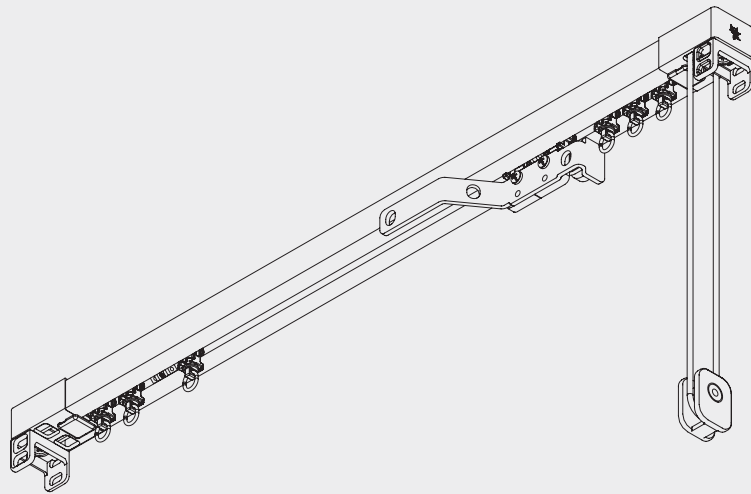

Cord Operated Curtain Track System

Silent Gliss® 3970

Product Information

- Operation: cord drawn
- Range: L
- Fitting: ceiling, wall, recess
- Colours: white
- Shape: square
- 2C glider technology
- Wave compatible
- Bendable (including recess profile)

How to measure

- A: System width
- B: System height
- C: Distance between floor and fabric
- D: cord height
- E: Safety retainer SG 10731 min. 150 cm above floor

System Dimensions

3970

15 m

38 kg

Max. Curtain Weight Charts