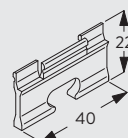

Wall fitting with Smart Fix SG 11201-11205 and clamp SG 3004

Bracket threaded for screw M4x8

Wall fitting with Square Smart Fix SG 11211-11215 and clamp SG 3004

Bracket threaded for screw M4x8

Wall fitting with Universal Smart Fix SG 11154-11156 and clamp SG 3004

11154-56
Universal Smart Fix
(120-200 mm)

3004
Clamp

Bracket threaded for screw M4x8

Recess fitting with recess profile SG 10862

10862
Recess profile

10864
Recess mask, belt
return

5118
Wedge for recess
profile