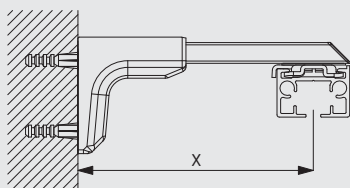

3970

Wall fitting with Square Smart Fix SG 11210-11215 and bracket SG 3041

Bracket threaded for screw M4x8

Wall fitting with Universal Smart Fix SG 11154-11156 and bracket SG 3041

Bracket threaded for screw M4x8

Wall fitting with Smart Fix SG 11201-11205 and clamp SG 3004

Bracket threaded for screw M4x8

Wall fitting with Square Smart Fix SG 11211-11215 and clamp SG 3004

Bracket threaded for screw M4x8

Wall fitting with Universal Smart Fix SG 11154-11156 and clamp SG 3004

11154-56
Universal Smart Fix
(120-200 mm)

3004
Clamp

Bracket threaded for screw M4x8

Recess fitting with recess profile SG 10862

10862
Recess profile

10864
Recess mask, belt
return

5118
Wedge for recess
profile