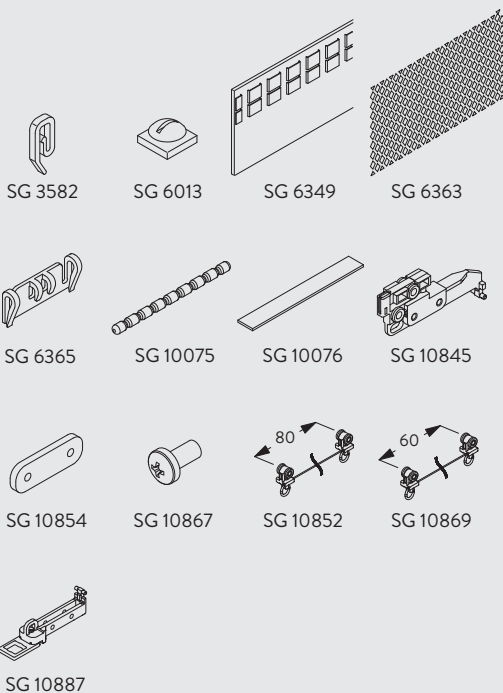

Max. Curtain Weight Charts

	2 m	4 m	6 m	8 m	10 m	12 m	15 m
	25	38	35	30	25	20	15
	25	38	35	30	25	20	15
	25	30	25	20	18	15	10
	25	30	25	20	18	15	10
	13	16	13	11	10	8	6
	13	16	13	11	10	8	6
	11	13	11	10	9	7	5
	11	13	11	10	9	7	5

(kg max.)

System Options

Wave Curtain Heading System

SG 3582

SG 6013

SG 6349

SG 6363

SG 6365

SG 10075

SG 10076

SG 10845

SG 10854

SG 10867

SG 10852

SG 10869

SG 10887

- SG 3582 Hook
- SG 6007 End stop
- SG 6349 Wave curtain tape
- SG 6363 Wave iron tape
- SG 6365 Wave hanger
- SG 10075 Lead weight 50 gr/m
- SG 10076 Fabric weight
- SG 10845 Wave master carrier
- SG 10854 Wave overlap support arm
- SG 10867 Panhead screw M4x16
- SG 10852 Wave 2C roller cord 80 mm
- SG 10869 Wave 2C roller cord 60 mm
- SG 10887 Wave Extension

3970