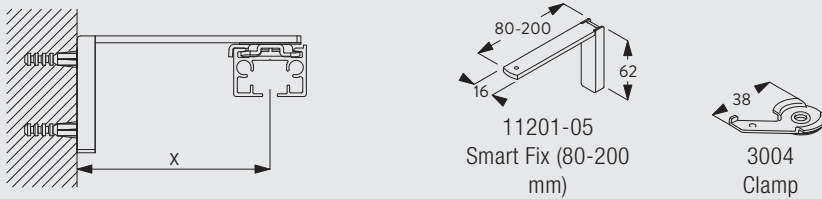

3970

Fitting Information

Fixing Points

Fitting Options

Ceiling fitting with direct mounting

Ceiling fitting with clamp SG 3004

Wall fitting with Smart Fix SG 11200-11205 and bracket SG 3041

Bracket threaded for screw M4x8

3970

Wall fitting with Square Smart Fix SG 11210-11215 and bracket SG 3041

Bracket threaded for screw M4x8

Wall fitting with Universal Smart Fix SG 11154-11156 and bracket SG 3041

Bracket threaded for screw M4x8

Wall fitting with Smart Fix SG 11201-11205 and clamp SG 3004

Bracket threaded for screw M4x8

Wall fitting with Square Smart Fix SG 11211-11215 and clamp SG 3004

Bracket threaded for screw M4x8

Wall fitting with Universal Smart Fix SG 11154-11156 and clamp SG 3004