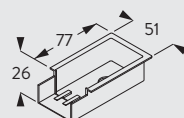

Wall fitting with Smart Fix SG 11201-11205 and clamp SG 3004

Bracket threaded for screw M4x8

Wall fitting with Square Smart Fix SG 11211-11215 and clamp SG 3004

Bracket threaded for screw M4x8

Wall fitting with Universal Smart Fix SG 11154-11156 and clamp SG 3004

11154-56
Universal Smart Fix
(120-200 mm)

3004
Clamp

Bracket threaded for screw M4x8

Recess fitting with recess profile SG 10862

10862
Recess profile

10864
Recess mask, belt
return

5118
Wedge for recess
profile