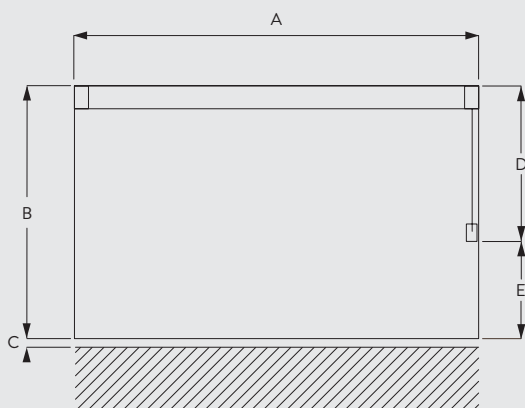

Cord Operated Curtain Track System

Silent Gliss® 3970

Product Information

- Operation: cord drawn
- Range: L
- Fitting: ceiling, wall, recess
- Colours: white
- Shape: square
- 2C glider technology
- Wave compatible
- Bendable (including recess profile)

How to measure

- A: System width
- B: System height
- C: Distance between floor and fabric
- D: cord height
- E: Safety retainer SG 10731 min. 150 cm above floor

System Dimensions

3970

15 m

38 kg

Max. Curtain Weight Charts