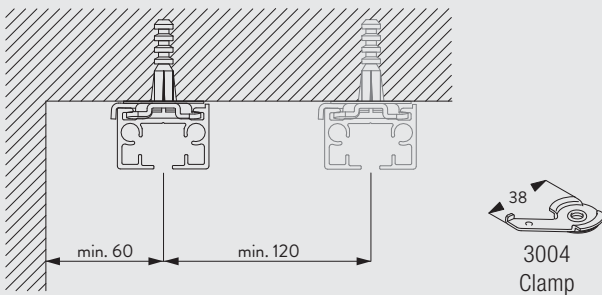

SG 10076

SG 10845

SG 10854

SG 10867

SG 10852

SG 10869

SG 10887

- SG 3582 Hook
- SG 6007 End stop
- SG 6349 Wave curtain tape
- SG 6363 Wave iron tape
- SG 6365 Wave hanger
- SG 10075 Lead weight 50 gr/m
- SG 10076 Fabric weight
- SG 10845 Wave master carrier
- SG 10854 Wave overlap support arm
- SG 10867 Panhead screw M4x16
- SG 10852 Wave 2C roller cord 80 mm
- SG 10869 Wave 2C roller cord 60 mm
- SG 10887 Wave Extension

3970

Fitting Information

Fixing Points

Fitting Options

Ceiling fitting with direct mounting

Ceiling fitting with clamp SG 3004

Wall fitting with Smart Fix SG 11200-11205 and bracket SG 3041

Bracket threaded for screw M4x8

3970

Wall fitting with Square Smart Fix SG 11210-11215 and bracket SG 3041

Bracket threaded for screw M4x8

Wall fitting with Universal Smart Fix SG 11154-11156 and bracket SG 3041

Bracket threaded for screw M4x8

Wall fitting with Smart Fix SG 11201-11205 and clamp SG 3004

Bracket threaded for screw M4x8

Wall fitting with Square Smart Fix SG 11211-11215 and clamp SG 3004

Bracket threaded for screw M4x8

Wall fitting with Universal Smart Fix SG 11154-11156 and clamp SG 3004