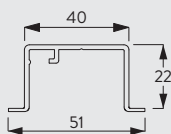

3970

Wall fitting with Square Smart Fix SG 11210-11215 and bracket SG 3041

Bracket threaded for screw M4x8

Wall fitting with Universal Smart Fix SG 11154-11156 and bracket SG 3041

Bracket threaded for screw M4x8

Wall fitting with Smart Fix SG 11201-11205 and clamp SG 3004

Bracket threaded for screw M4x8

Wall fitting with Square Smart Fix SG 11211-11215 and clamp SG 3004

Bracket threaded for screw M4x8

Wall fitting with Universal Smart Fix SG 11154-11156 and clamp SG 3004

11154-56
Universal Smart Fix
(120-200 mm)

3004
Clamp

Bracket threaded for screw M4x8

Recess fitting with recess profile SG 10862

10862
Recess profile

10864
Recess mask, belt
return

5118
Wedge for recess
profile