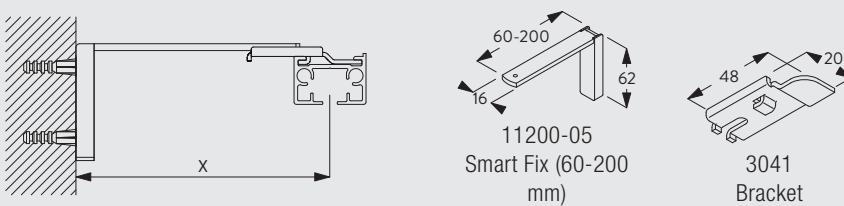

SG 10076

SG 10845

SG 10854

SG 10867

SG 10852

SG 10869

SG 10887

- SG 3582 Hook
- SG 6007 End stop
- SG 6349 Wave curtain tape
- SG 6363 Wave iron tape
- SG 6365 Wave hanger
- SG 10075 Lead weight 50 gr/m
- SG 10076 Fabric weight
- SG 10845 Wave master carrier
- SG 10854 Wave overlap support arm
- SG 10867 Panhead screw M4x16
- SG 10852 Wave 2C roller cord 80 mm
- SG 10869 Wave 2C roller cord 60 mm
- SG 10887 Wave Extension

3970

Fitting Information

Fixing Points

Fitting Options

Ceiling fitting with direct mounting

Ceiling fitting with clamp SG 3004

Wall fitting with Smart Fix SG 11200-11205 and bracket SG 3041

Bracket threaded for screw M4x8

3970

Wall fitting with Square Smart Fix SG 11210-11215 and bracket SG 3041

Bracket threaded for screw M4x8

Wall fitting with Universal Smart Fix SG 11154-11156 and bracket SG 3041

Bracket threaded for screw M4x8

Wall fitting with Smart Fix SG 11201-11205 and clamp SG 3004

Bracket threaded for screw M4x8

Wall fitting with Square Smart Fix SG 11211-11215 and clamp SG 3004

Bracket threaded for screw M4x8

Wall fitting with Universal Smart Fix SG 11154-11156 and clamp SG 3004