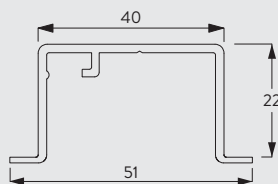

3970

Profile and Bending Information

Profile

3971

Min. radius >25 cm

Recess profile

10862

Min. radius >50 cm
Max. radius: 75 cm

How to measure

- A: System width
- B: System height
- C: Distance between floor and fabric
- D: cord height
- E: Safety retainer SG 10731 min. 150 cm above floor

System Dimensions

3970

15 m

38 kg

Max. Curtain Weight Charts

	2 m	4 m	6 m	8 m	10 m	12 m	15 m
	25	38	35	30	25	20	15
	25	38	35	30	25	20	15
	25	30	25	20	18	15	10
	25	30	25	20	18	15	10
	13	16	13	11	10	8	6
	13	16	13	11	10	8	6
	11	13	11	10	9	7	5
	11	13	11	10	9	7	5

(kg max.)