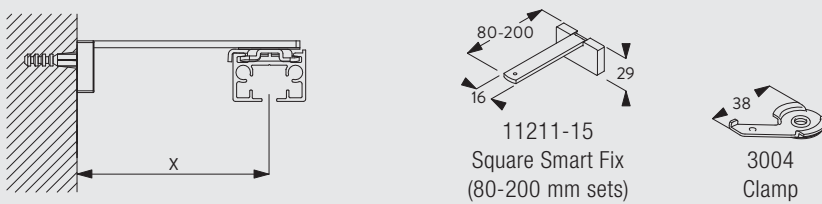

3970

Fitting Information

Fixing Points

Fitting Options

Ceiling fitting with direct mounting

Ceiling fitting with clamp SG 3004

Wall fitting with Smart Fix SG 11200-11205 and bracket SG 3041

Bracket threaded for screw M4x8

3970

Wall fitting with Square Smart Fix SG 11210-11215 and bracket SG 3041

Bracket threaded for screw M4x8

Wall fitting with Universal Smart Fix SG 11154-11156 and bracket SG 3041

Bracket threaded for screw M4x8

Wall fitting with Smart Fix SG 11201-11205 and clamp SG 3004

Bracket threaded for screw M4x8

Wall fitting with Square Smart Fix SG 11211-11215 and clamp SG 3004

Bracket threaded for screw M4x8

Wall fitting with Universal Smart Fix SG 11154-11156 and clamp SG 3004