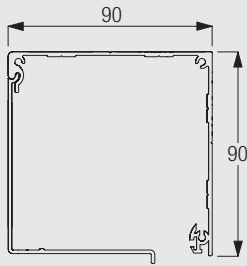

Profile and Bending Information

10996-7