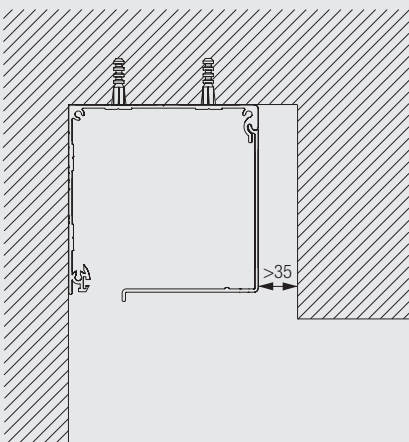

System Dimensions

2.2m

65cm

2.4m

5.3m²

3.7kg

Please note: The max. system width/drop also depends on the fabric type.

Fitting Information

Positioning of drill holes

4730

Side profiles 11001 and 11002

Drawing includes the zip profile.

Fitting Options

Ceiling fitting with direct mounting

Wall fitting with direct mounting

4730

Recess fitting with direct mounting

Standard Accessories

10400 Safety Cord Retainer

10961 Zip profile

10993	Bottom weight		11001	Side guide case	
11002	Side guide cover		11002	Side guide cover	
11011	Clip for support		11012	Clip for chain drive	
11024	Zip guide		11026	Cover left for side guide	
11027	Cover right for side guide		11028	Bottom weight guide left	
11029	Bottom weight guide right		11030	Bottom weight cover	
11032	Chain drive (M)		11037	Profile tube, 60 mm	
11040	Stainless steel bead chain (ø 4.5 mm)		10996-7	Box case and cover, 90 mm	

Useful Measures

10993	Bottom weight		11006	Side cover left for box, 90 mm	
-------	---------------	---	-------	--------------------------------	---

4730

Supplied by

www.sg-s.co.uk email: sales@sg-s.co.uk tel: 01395 232528