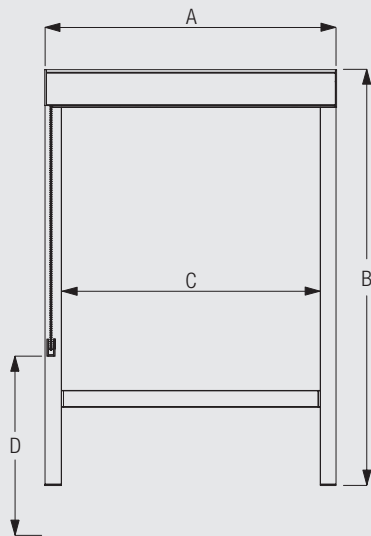

How To Measure

Inside fitting

- A: System width
- B: System drop
- C: Fabric width
- D: Safety Retainer 10400 min. 150cm above floor