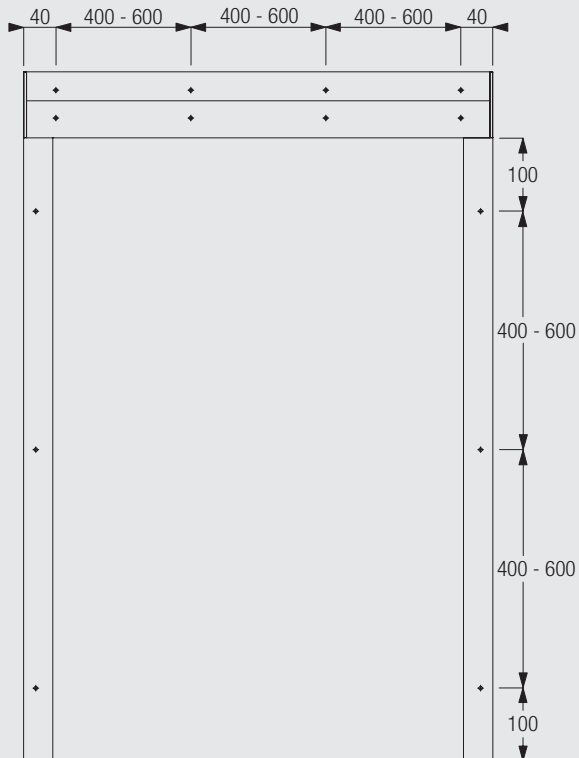

Chain Operated Dim-Out Blind System

Silent Gliss® 4730 Medium

Product Information

- Technically advanced chain-operated dim-out blind system.
- Up to 2.2m wide, 2.4m high or 5.3 m² with a maximum weight 3.7kg.
- Easy click-in side profiles.
- Inside or outside recess fitting.
- Supplied powder coated black or white.
- Fabrics are 'zipped' into the side profiles.
- Delivered ready-assembled made-to-measure.
- Suitable for inclined positions up to 15° from vertical.
- Spring assisted when required (larger sizes).

System Dimensions

2.2m

65cm

2.4m

5.3m²

3.7kg

Please note: The max. system width/drop also depends on the fabric type.

Fitting Information

Positioning of drill holes

4730

Side profiles 11001 and 11002

Drawing includes the zip profile.

Fitting Options

Ceiling fitting with direct mounting

Wall fitting with direct mounting

4730

Useful Measures

10993	Bottom weight		11006	Side cover left for box, 90 mm	
-------	---------------	---	-------	--------------------------------	---

4730

Supplied by

www.sg-s.co.uk email: sales@sg-s.co.uk tel: 01395 232528