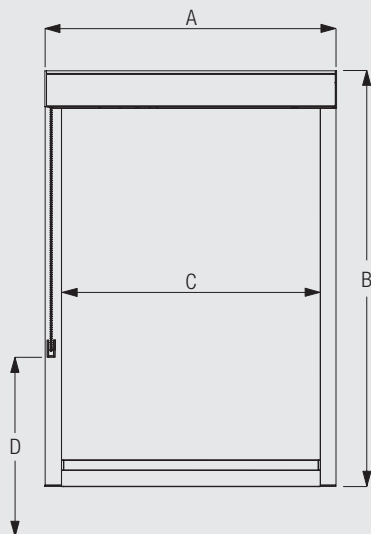

Face fitting

- A: System width
- B: System drop
- C: Fabric width
- D: Safety Retainer 10400 min. 150 cm above floor