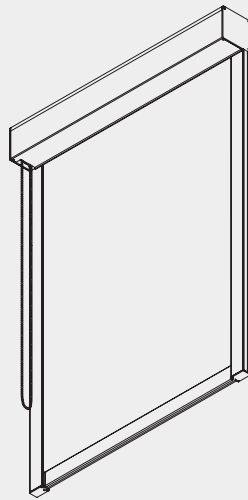

Chain Operated Dim-Out Blind System

Silent Gliss® 4730 Medium

Product Information

- Technically advanced chain-operated dim-out blind system.
- Up to 2.2m wide, 2.4m high or 5.3 m² with a maximum weight 3.7kg.
- Easy click-in side profiles.
- Inside or outside recess fitting.
- Supplied powder coated black or white.
- Fabrics are 'zipped' into the side profiles.
- Delivered ready-assembled made-to-measure.
- Suitable for inclined positions up to 15° from vertical.
- Spring assisted when required (larger sizes).

4730

Supplied by

SG-S | Silent Gliss Spares
Silent Gliss Systems

www.sg-s.co.uk email: sales@sg-s.co.uk tel: 01395 232528

Profile and Bending Information

10996-7

11037

How To Measure

Inside fitting

- A: System width
- B: System drop
- C: Fabric width
- D: Safety Retainer 10400 min. 150cm above floor

Face fitting

- A: System width
- B: System drop
- C: Fabric width
- D: Safety Retainer 10400 min. 150 cm above floor

System Dimensions

2.2m

65cm

2.4m

5.3m²

3.7kg

Please note: The max. system width/drop also depends on the fabric type.

Fitting Information