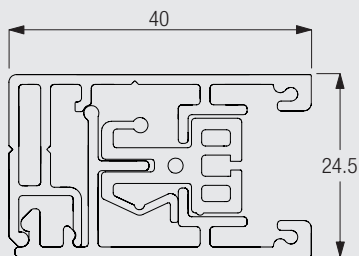

Inside fitting

- A: System width
- B: System drop
- C: Fabric width
- D: Safety Retainer 10400 min. 150cm above floor

Face fitting

- A: System width
- B: System drop
- C: Fabric width
- D: Safety Retainer 10400 min. 150 cm above floor

System Dimensions

2.2m

65cm

2.4m

5.3m²

3.7kg

Please note: The max. system width/drop also depends on the fabric type.

Fitting Information

Positioning of drill holes

4730

Side profiles 11001 and 11002

Drawing includes the zip profile.

Fitting Options

Ceiling fitting with direct mounting

Wall fitting with direct mounting

4730

Useful Measures

10993	Bottom weight		11006	Side cover left for box, 90 mm	
-------	---------------	---	-------	--------------------------------	---

4730

Supplied by

www.sg-s.co.uk email: sales@sg-s.co.uk tel: 01395 232528