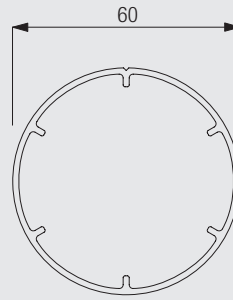

Chain Operated Dim-Out Blind System

Silent Gliss® 4730 Medium

Product Information

- Technically advanced chain-operated dim-out blind system.
- Up to 2.2m wide, 2.4m high or 5.3 m² with a maximum weight 3.7kg.
- Easy click-in side profiles.
- Inside or outside recess fitting.
- Supplied powder coated black or white.
- Fabrics are 'zipped' into the side profiles.
- Delivered ready-assembled made-to-measure.
- Suitable for inclined positions up to 15° from vertical.
- Spring assisted when required (larger sizes).

4730

Supplied by

SG-S | Silent Gliss Spares
Silent Gliss Systems

www.sg-s.co.uk email: sales@sg-s.co.uk tel: 01395 232528

Profile and Bending Information

10996-7

11037

How To Measure

System Dimensions

2.2m

65cm

2.4m

5.3m²

3.7kg

Please note: The max. system width/drop also depends on the fabric type.

Fitting Information

Useful Measures

10993	Bottom weight		11006	Side cover left for box, 90 mm	
-------	---------------	---	-------	--------------------------------	---

4730

Supplied by

www.sg-s.co.uk email: sales@sg-s.co.uk tel: 01395 232528