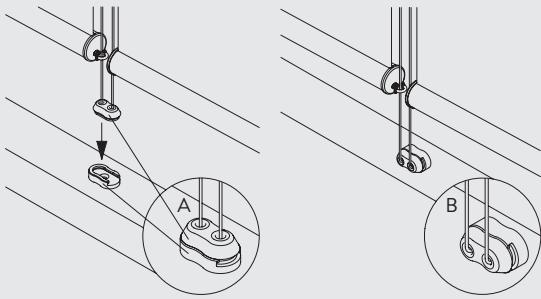

Double system

Child Safety Device