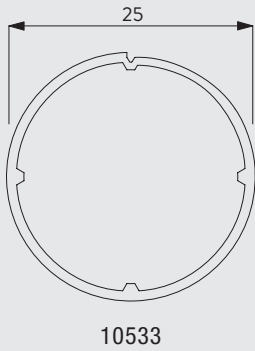

## Profile and Bending Information

## How to Measure

## System Dimensions

4905

1.6m

25cm

2.5m Col 1  
1.7m Col 2

4.2m<sup>2</sup> Col 1  
2.5m<sup>2</sup> Col 2

1kg  
(incl. bottom bar)