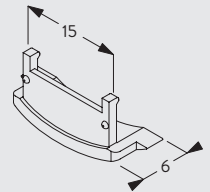

### Wall fitting

All these measures are based on the maximum system dimensions.

Supplied by

**SG-S** | Silent Gliss Spares  
 Silent Gliss Systems

www.sg-s.co.uk email: sales@sg-s.co.uk tel: 01395 232528

## Recess fitting

10679  
Bracket chain side

10680  
Bracket support side

10683  
Cover

10684  
Cover

All these measures are based on the maximum system dimensions.

## Fitting with side guide option

8235  
Wire base short

8236  
Wire base long

8237  
Wire holder