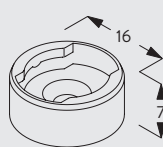

### Wall fitting

All these measures are based on the maximum system dimensions.

Supplied by

**SG-S** | Silent Gliss Spares  
 Silent Gliss Systems

www.sg-s.co.uk email: sales@sg-s.co.uk tel: 01395 232528

## Recess fitting

10679  
Bracket chain side

10680  
Bracket support side

10683  
Cover

10684  
Cover

All these measures are based on the maximum system dimensions.

## Fitting with side guide option

8235  
Wire base short

8236  
Wire base long

8237  
Wire holder