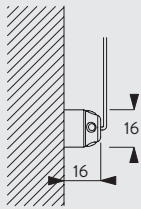

### Ceiling fitting

All these measures are based on the maximum system dimensions.

4905

### Wall fitting

All these measures are based on the maximum system dimensions.

Supplied by

**SG-S** | Silent Gliss Spares  
 Silent Gliss Systems

www.sg-s.co.uk email: sales@sg-s.co.uk tel: 01395 232528

## Recess fitting

10679  
Bracket chain side

10680  
Bracket support side

10683  
Cover

10684  
Cover

All these measures are based on the maximum system dimensions.

## Fitting with side guide option

8235  
Wire base short

8236  
Wire base long

8237  
Wire holder