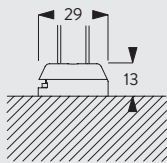

## Recess fitting

10679  
Bracket chain side

10680  
Bracket support side

10683  
Cover

10684  
Cover

All these measures are based on the maximum system dimensions.

## Fitting with side guide option

8235  
Wire base short

8236  
Wire base long

8237  
Wire holder

## Fitting with side guide option (two separate systems)

10669  
Double base long  
(side guide)

10673  
Double base short  
(side guide)

10701  
Double wire holder  
(side guide)