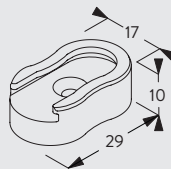

## Recess fitting

10679  
Bracket chain side

10680  
Bracket support side

10683  
Cover

10684  
Cover

All these measures are based on the maximum system dimensions.

## Fitting with side guide option

8235  
Wire base short

8236  
Wire base long

8237  
Wire holder

## Fitting with side guide option (two separate systems)

10669  
Double base long  
(side guide)

10673  
Double base short  
(side guide)

10701  
Double wire holder  
(side guide)