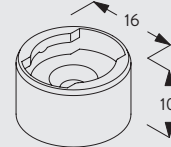

### Wall fitting

All these measures are based on the maximum system dimensions.

Supplied by

**SG-S** | Silent Gliss Spares  
 Silent Gliss Systems

www.sg-s.co.uk email: sales@sg-s.co.uk tel: 01395 232528

## Recess fitting

10679  
Bracket chain side

10680  
Bracket support side

10683  
Cover

10684  
Cover

All these measures are based on the maximum system dimensions.

## Fitting with side guide option

8235  
Wire base short

8236  
Wire base long

8237  
Wire holder