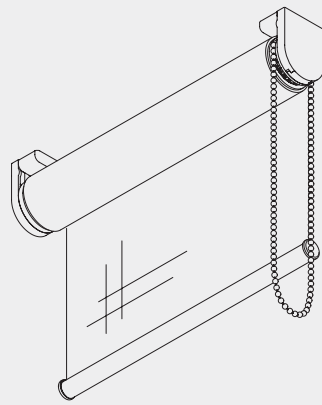

### Product Information

- Small, chain operated roller blind system for residential applications.
- Silent and smooth operation with metal bead chain. The blind can be stopped at any given position.
- Easy installation with click-in brackets for fast fixing.
- Side guide option available.
- Ceiling, recess or wall fix.
- Hardware is available in 27 colours (plus silver) matched to the Colorama fabric range.
- Supplied with Colorama 1 or 2 fabric (27 colours).
- Optional integral Child Safety Device