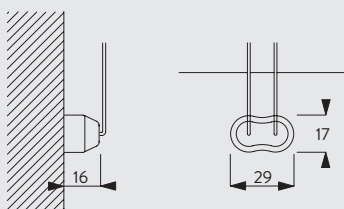

## Recess fitting

10679  
Bracket chain side

10680  
Bracket support side

10683  
Cover

10684  
Cover

All these measures are based on the maximum system dimensions.

## Fitting with side guide option

8235  
Wire base short

8236  
Wire base long

8237  
Wire holder

## Fitting with side guide option (two separate systems)

10669  
Double base long  
(side guide)

10673  
Double base short  
(side guide)

10701  
Double wire holder  
(side guide)