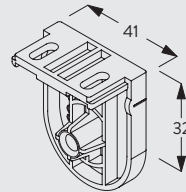

### Ceiling fitting

All these measures are based on the maximum system dimensions.

4905

### Wall fitting

All these measures are based on the maximum system dimensions.

Supplied by

**SG-S** | Silent Gliss Spares  
 Silent Gliss Systems

www.sg-s.co.uk email: sales@sg-s.co.uk tel: 01395 232528

## Recess fitting

10679  
Bracket chain side

10680  
Bracket support side

10683  
Cover

10684  
Cover

All these measures are based on the maximum system dimensions.