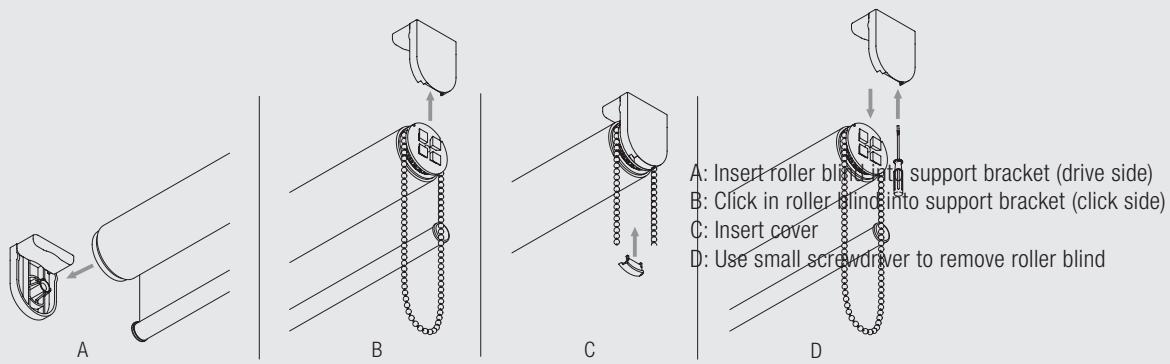

Easy loading and removal of the blind

Fitting Options

Ceiling fitting