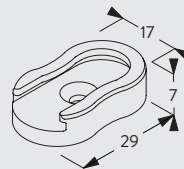

## Recess fitting

10679  
Bracket chain side

10680  
Bracket support side

10683  
Cover

10684  
Cover

All these measures are based on the maximum system dimensions.

## Fitting with side guide option

8235  
Wire base short

8236  
Wire base long

8237  
Wire holder

## Fitting with side guide option (two separate systems)

10669  
Double base long  
(side guide)

10673  
Double base short  
(side guide)

10701  
Double wire holder  
(side guide)