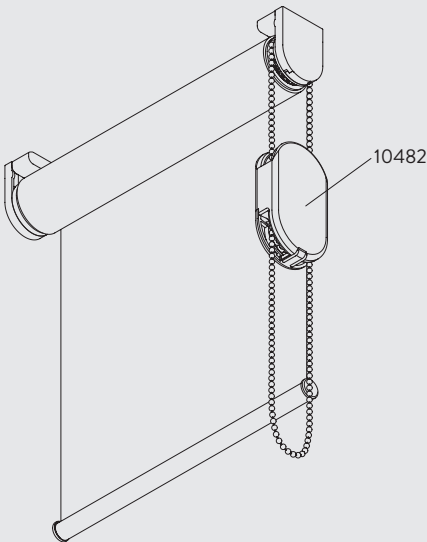

Side guides for stabilising blind system and sloped applications (up to 15°)

Single system

- A: Fitting of side guides inside window frame
- B: Fitting of side guides onto front of window frame

Double system

Child Safety Device

The child safety device SG 10482 releases the chain should the pulling force exceed 6kg.

4905

Fitting Information

Bracket positioning and basic fitting features

- A: Ceiling Fixing
- B: Recess Fixing
- C: Wall Fixing