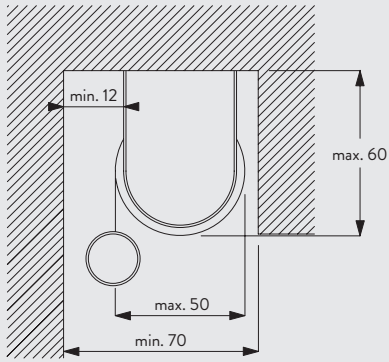

### Ceiling fitting

All these measures are based on the maximum system dimensions.

4905

### Wall fitting

All these measures are based on the maximum system dimensions.

Supplied by

**SG-S** | Silent Gliss Spares  
 Silent Gliss Systems

www.sg-s.co.uk email: sales@sg-s.co.uk tel: 01395 232528

## Recess fitting

10679  
Bracket chain side

10680  
Bracket support side

10683  
Cover

10684  
Cover

All these measures are based on the maximum system dimensions.