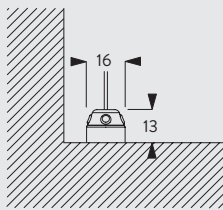

### Wall fitting

All these measures are based on the maximum system dimensions.

Supplied by

**SG-S** | Silent Gliss Spares  
 Silent Gliss Systems

www.sg-s.co.uk email: sales@sg-s.co.uk tel: 01395 232528

## Recess fitting

10679  
Bracket chain side

10680  
Bracket support side

10683  
Cover

10684  
Cover

All these measures are based on the maximum system dimensions.

## Fitting with side guide option

8235  
Wire base short

8236  
Wire base long

8237  
Wire holder