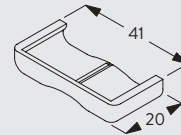

### Ceiling fitting

All these measures are based on the maximum system dimensions.

4905

### Wall fitting

All these measures are based on the maximum system dimensions.

Supplied by

**SG-S** | Silent Gliss Spares  
 Silent Gliss Systems

www.sg-s.co.uk email: sales@sg-s.co.uk tel: 01395 232528

## Recess fitting

10679  
Bracket chain side

10680  
Bracket support side

10683  
Cover

10684  
Cover

All these measures are based on the maximum system dimensions.