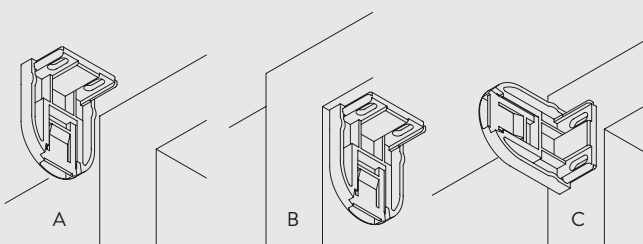

Fitting Information

Bracket positioning and basic fitting features