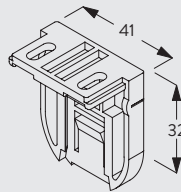

### Ceiling fitting

All these measures are based on the maximum system dimensions.

4905

### Wall fitting

All these measures are based on the maximum system dimensions.

Supplied by

**SG-S** | Silent Gliss Spares  
 Silent Gliss Systems

www.sg-s.co.uk email: sales@sg-s.co.uk tel: 01395 232528

## Recess fitting

10679  
Bracket chain side

10680  
Bracket support side

10683  
Cover

10684  
Cover

All these measures are based on the maximum system dimensions.