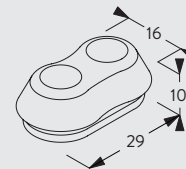

## Recess fitting

10679  
Bracket chain side

10680  
Bracket support side

10683  
Cover

10684  
Cover

All these measures are based on the maximum system dimensions.

## Fitting with side guide option

8235  
Wire base short

8236  
Wire base long

8237  
Wire holder

## Fitting with side guide option (two separate systems)

10669  
Double base long  
(side guide)

10673  
Double base short  
(side guide)

10701  
Double wire holder  
(side guide)