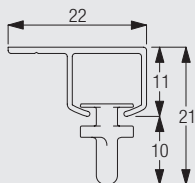

## Optional Accessories

0688 Wood screw (self drilling)

10430 Draw rod with hook, 50cm

10431 Draw rod with hook, 75cm

10432 Draw rod with hook, 100cm

10433 Draw rod with hook, 125cm

10434 Draw rod with hook, 150cm

## Useful Information and Sewing Accessories

Diagram uses safety glider measured to the inside of the glider eye.

3562 Standard tape

3582 Hook

3599 Hook

6290

Supplied by

**SG-S** | Silent Gliss Spares  
Silent Gliss Systems