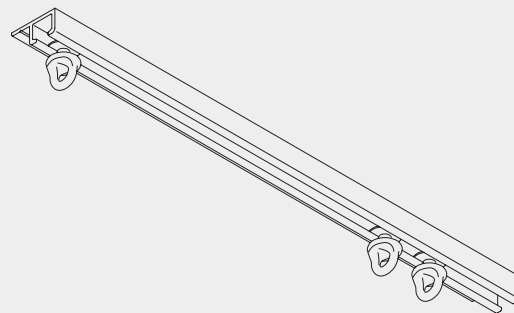

## Hand Operated Curtain Track System

### Product Information

- Ceiling fix safety track - unique gliders designed to separate from profile when a specific weight is applied (4-6kg)
- Discreet hand drawn curtain track for contract applications - ideal for hospitals and schools
- Blue glider supplied for leading edge of curtain designed to separate at a higher weight (8-10kg) as more pressure is applied here when curtains are operated
- Profile is not pre-drilled in order to prevent impairing appearance from the room
- Profile fixed using self drilling screws. No gap between profile and ceiling
- For light to medium weight curtains
- White profile only
- Standard profile lengths available - 5m and 6m
- Unique blue and yellow safety gliders for easy identification