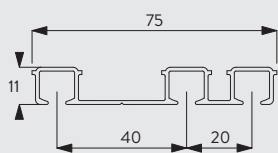

Hand Operated Curtain Track System

Silent Gliss® 6293

Product Information

- Triple channel curtain track, for one, two or multiple symmetrical or asymmetrical curtains.
- Operation: hand drawn
- Fitting: ceiling, pre-drilled every 400mm
- Colours: white
- Cannot be bent

6293

Profile Information

6293

Cannot be bent.

Fitting Information

Direct to ceiling fixing

The final distances from the wall depend on curtain weight, make-up and any obstructions. The profile is pre-drilled every 400mm.