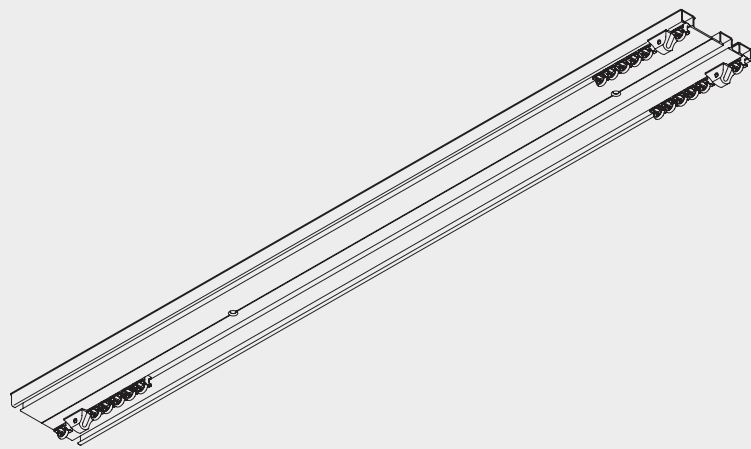

Hand Operated Curtain Track System

Silent Gliss® 6293

Product Information

- Triple channel curtain track, for one, two or multiple symmetrical or asymmetrical curtains.
- Operation: hand drawn
- Fitting: ceiling, pre-drilled every 400mm
- Colours: white
- Cannot be bent

6293

Profile Information

6293

Cannot be bent.

Fitting Information

Direct to ceiling fixing

The final distances from the wall depend on curtain weight, make-up and any obstructions. The profile is pre-drilled every 400mm.

Standard Accessories

6065 Twist eye endstop

6293 Profile

11301 2C glider on strip

6293

Optional Accessories

3599 Hook

6269 Connecting bridge