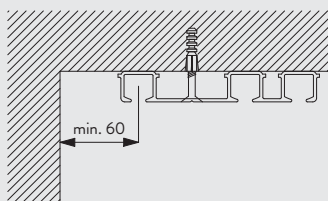

Hand Operated Curtain Track System

Silent Gliss® 6293

Product Information

- Triple channel curtain track, for one, two or multiple symmetrical or asymmetrical curtains.
- Operation: hand drawn
- Fitting: ceiling, pre-drilled every 400mm
- Colours: white
- Cannot be bent

6293

Profile Information

6293

Cannot be bent.

Fitting Information

Direct to ceiling fixing

The final distances from the wall depend on curtain weight, make-up and any obstructions. The profile is pre-drilled every 400mm.