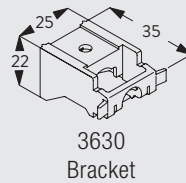

SG 6366

SG 10075

SG 10076

SG 11302

SG 11303

Fitting Information

Fixing Points

Applicable with 3603/3630/3655/3660

Installation: Roll track onto bracket in direction indicated
Removal: 1. Press to release 2. Rotate forward for removal

Fitting Options

Ceiling fitting with bracket 3603

eps

Wall fitting with brackets 3630, 3655 and 3660

	x (mm)
3630	35mm
3655	50mm
3660	65mm

6380

Wall fitting with Smart Fix 11200-11205 and bracket 3603

	x (mm)
11200	72
11201	92
11202	112
11203	132
11204	162
11205	212

Brackets feature thread for screw M4x8.

Wall fitting with Square Smart Fix 11210-11215 and bracket 3603

	x (mm)
11210	72
11211	92
11212	112
11213	132
11214	162
11215	212

11210-15
Square Smart Fix
(60-200 mm)

3603
Top fix bracket

Brackets feature thread for screw M4x8.