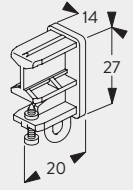

6380

Supplied by

SG-S | Silent Gliss Spares
Silent Gliss Systems

www.sg-s.co.uk email: sales@sg-s.co.uk tel: 01395 232528

Silent Gliss®