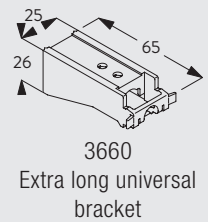

Installation: Roll track onto bracket in direction indicated
Removal: 1. Press to release 2. Rotate forward for removal

Fitting Options

Ceiling fitting with bracket 3603

eps

Wall fitting with brackets 3630, 3655 and 3660

	x (mm)
3630	35mm
3655	50mm
3660	65mm

6380

Wall fitting with Smart Fix 11200-11205 and bracket 3603

	x (mm)
11200	72
11201	92
11202	112
11203	132
11204	162
11205	212

Brackets feature thread for screw M4x8.

Wall fitting with Square Smart Fix 11210-11215 and bracket 3603

	x (mm)
11210	72
11211	92
11212	112
11213	132
11214	162
11215	212

11210-15
Square Smart Fix
(60-200 mm)

3603
Top fix bracket

Brackets feature thread for screw M4x8.