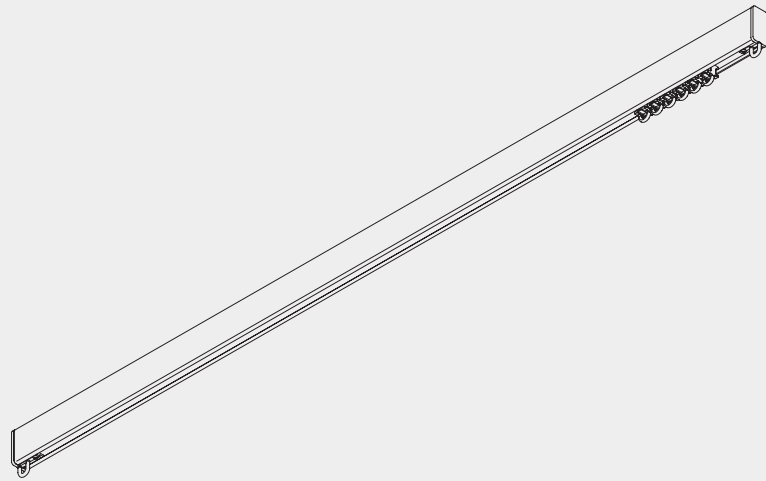

Hand Operated Curtain Track System

Silent Gliss® 6380

Product Information

- Operation: hand
- Fitting: ceiling or wall
- Colours: white
- Shape: rectangle
- 2C glider technology
- Wave compatible
- Bendable

6380

Profile and Bending Information

6380

Min. radius: 28 cm

Specification text:

Silent Gliss SG 6380 Hand Drawn Curtain Track System. Comprises aluminium profile SG 6380 supplied made to measure powder coated in white with 2C gliders SG 11300 at 14/m, 2 end covers SG 6381 and 2 end stops SG 6065 per length. Top fix with nylon bracket 3603. Wall fixed with brackets SG 3630/SG 3655/SG 3660 /SG Smart Fix brackets SG 11201-11205 / SG Square Smart Fix brackets SG 11210-11215 / SG Universal Smart Fix brackets SG 11154-11156. Silent Gliss Wave option is available using 60mm glider cord SG 11303 / 80mm glider cord SG 11302.

System Options

Wave curtain heading system

The Wave is an exciting contemporary curtain heading system which allows curtains to hang in a continuous wave which is smooth, simple and elegant.

The Wave standard components are: