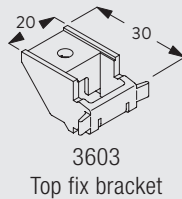

Fitting Options

Ceiling fitting with bracket 3603

eps