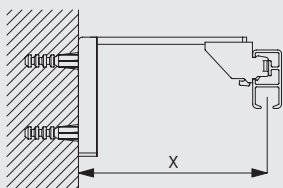

Installation: Roll track onto bracket in direction indicated
Removal: 1. Press to release 2. Rotate forward for removal

Fitting Options

Ceiling fitting with bracket 3603

eps

Wall fitting with brackets 3630, 3655 and 3660

	x (mm)
3630	35mm
3655	50mm
3660	65mm

6380

Wall fitting with Smart Fix 11200-11205 and bracket 3603

	x (mm)
11200	72
11201	92
11202	112
11203	132
11204	162
11205	212

Brackets feature thread for screw M4x8.

Wall fitting with Square Smart Fix 11210-11215 and bracket 3603

	x (mm)
11210	72
11211	92
11212	112
11213	132
11214	162
11215	212

11210-15
Square Smart Fix
(60-200 mm)

3603
Top fix bracket

Brackets feature thread for screw M4x8.