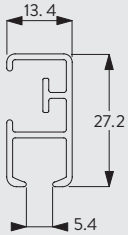

Profile and Bending Information

6380