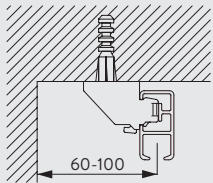

SG 6366

SG 10075

SG 10076

SG 11302

SG 11303

Fitting Information

Fixing Points

Applicable with 3603/3630/3655/3660

Installation: Roll track onto bracket in direction indicated
Removal: 1. Press to release 2. Rotate forward for removal

Fitting Options

Ceiling fitting with bracket 3603

eps

Wall fitting with brackets 3630, 3655 and 3660

	x (mm)
3630	35mm
3655	50mm
3660	65mm

6380

Wall fitting with Smart Fix 11200-11205 and bracket 3603

	x (mm)
11200	72
11201	92
11202	112
11203	132
11204	162
11205	212

Brackets feature thread for screw M4x8.

Wall fitting with Square Smart Fix 11210-11215 and bracket 3603

	x (mm)
11210	72
11211	92
11212	112
11213	132
11214	162
11215	212

11210-15
Square Smart Fix
(60-200 mm)

3603
Top fix bracket

Brackets feature thread for screw M4x8.