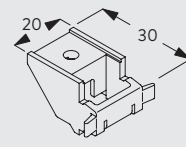

Installation: Roll track onto bracket in direction indicated
Removal: 1. Press to release 2. Rotate forward for removal

Fitting Options

Ceiling fitting with bracket 3603

eps

Wall fitting with brackets 3630, 3655 and 3660

	x (mm)
3630	35mm
3655	50mm
3660	65mm

6380

Wall fitting with Smart Fix 11200-11205 and bracket 3603

	x (mm)
11200	72
11201	92
11202	112
11203	132
11204	162
11205	212

Brackets feature thread for screw M4x8.

Wall fitting with Square Smart Fix 11210-11215 and bracket 3603

	x (mm)
11210	72
11211	92
11212	112
11213	132
11214	162
11215	212

11210-15
Square Smart Fix
(60-200 mm)

3603
Top fix bracket

Brackets feature thread for screw M4x8.

Wall fitting with Universal Smart Fix 11154-11156 and bracket 3603

	x (mm)
11154	122-150
11155	152-180
11156	202-230

11154-56
Universal Smart Fix
(120-200 mm)

3603
Top fix bracket

Brackets feature thread for screw M4x8.