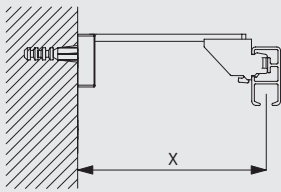

	x (mm)
3630	35mm
3655	50mm
3660	65mm

6380

Wall fitting with Smart Fix 11200-11205 and bracket 3603

	x (mm)
11200	72
11201	92
11202	112
11203	132
11204	162
11205	212

Brackets feature thread for screw M4x8.

Wall fitting with Square Smart Fix 11210-11215 and bracket 3603

	x (mm)
11210	72
11211	92
11212	112
11213	132
11214	162
11215	212

11210-15
Square Smart Fix
(60-200 mm)

3603
Top fix bracket

Brackets feature thread for screw M4x8.