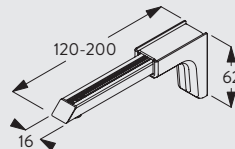

	x (mm)
3630	35mm
3655	50mm
3660	65mm

6380

Wall fitting with Smart Fix 11200-11205 and bracket 3603

	x (mm)
11200	72
11201	92
11202	112
11203	132
11204	162
11205	212

Brackets feature thread for screw M4x8.

Wall fitting with Square Smart Fix 11210-11215 and bracket 3603

	x (mm)
11210	72
11211	92
11212	112
11213	132
11214	162
11215	212

11210-15
Square Smart Fix
(60-200 mm)

3603
Top fix bracket

Brackets feature thread for screw M4x8.

Wall fitting with Universal Smart Fix 11154-11156 and bracket 3603

	x (mm)
11154	122-150
11155	152-180
11156	202-230

11154-56
Universal Smart Fix
(120-200 mm)

3603
Top fix bracket

Brackets feature thread for screw M4x8.