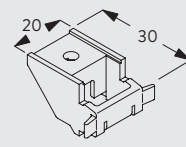

	x (mm)
3630	35mm
3655	50mm
3660	65mm

6380

Wall fitting with Smart Fix 11200-11205 and bracket 3603

	x (mm)
11200	72
11201	92
11202	112
11203	132
11204	162
11205	212

Brackets feature thread for screw M4x8.

Wall fitting with Square Smart Fix 11210-11215 and bracket 3603

	x (mm)
11210	72
11211	92
11212	112
11213	132
11214	162
11215	212

11210-15
Square Smart Fix
(60-200 mm)

3603
Top fix bracket

Brackets feature thread for screw M4x8.

Wall fitting with Universal Smart Fix 11154-11156 and bracket 3603

	x (mm)
11154	122-150
11155	152-180
11156	202-230

11154-56
Universal Smart Fix
(120-200 mm)

3603
Top fix bracket

Brackets feature thread for screw M4x8.