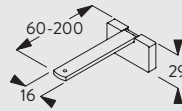

Installation: Roll track onto bracket in direction indicated
Removal: 1. Press to release 2. Rotate forward for removal

Fitting Options

Ceiling fitting with bracket 3603

eps

Wall fitting with brackets 3630, 3655 and 3660

	x (mm)
3630	35mm
3655	50mm
3660	65mm

6380

Wall fitting with Smart Fix 11200-11205 and bracket 3603

	x (mm)
11200	72
11201	92
11202	112
11203	132
11204	162
11205	212

Brackets feature thread for screw M4x8.

Wall fitting with Square Smart Fix 11210-11215 and bracket 3603

	x (mm)
11210	72
11211	92
11212	112
11213	132
11214	162
11215	212

11210-15
Square Smart Fix
(60-200 mm)

3603
Top fix bracket

Brackets feature thread for screw M4x8.

Wall fitting with Universal Smart Fix 11154-11156 and bracket 3603

	x (mm)
11154	122-150
11155	152-180
11156	202-230

11154-56
Universal Smart Fix
(120-200 mm)

3603
Top fix bracket

Brackets feature thread for screw M4x8.