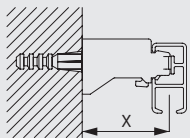

Installation: Roll track onto bracket in direction indicated
Removal: 1. Press to release 2. Rotate forward for removal

Fitting Options

Ceiling fitting with bracket 3603

eps

Wall fitting with brackets 3630, 3655 and 3660

	x (mm)
3630	35mm
3655	50mm
3660	65mm

6380

Wall fitting with Smart Fix 11200-11205 and bracket 3603

	x (mm)
11200	72
11201	92
11202	112
11203	132
11204	162
11205	212

Brackets feature thread for screw M4x8.

Wall fitting with Square Smart Fix 11210-11215 and bracket 3603

	x (mm)
11210	72
11211	92
11212	112
11213	132
11214	162
11215	212

11210-15
Square Smart Fix
(60-200 mm)

3603
Top fix bracket

Brackets feature thread for screw M4x8.