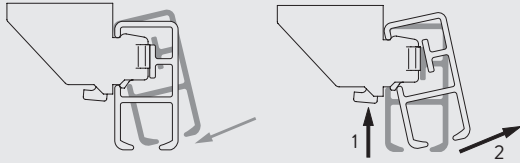

SG 6366

SG 10075

SG 10076

SG 11302

SG 11303

Fitting Information

Fixing Points

Applicable with 3603/3630/3655/3660

Installation: Roll track onto bracket in direction indicated
Removal: 1. Press to release 2. Rotate forward for removal

Fitting Options

Ceiling fitting with bracket 3603

eps

Wall fitting with brackets 3630, 3655 and 3660

	x (mm)
3630	35mm
3655	50mm
3660	65mm

6380

Wall fitting with Smart Fix 11200-11205 and bracket 3603

	x (mm)
11200	72
11201	92
11202	112
11203	132
11204	162
11205	212

Brackets feature thread for screw M4x8.

Wall fitting with Square Smart Fix 11210-11215 and bracket 3603

	x (mm)
11210	72
11211	92
11212	112
11213	132
11214	162
11215	212

11210-15
Square Smart Fix
(60-200 mm)

3603
Top fix bracket

Brackets feature thread for screw M4x8.