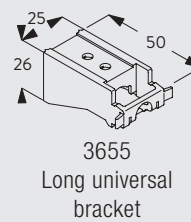

Installation: Roll track onto bracket in direction indicated
Removal: 1. Press to release 2. Rotate forward for removal

Fitting Options

Ceiling fitting with bracket 3603

eps

Wall fitting with brackets 3630, 3655 and 3660

	x (mm)
3630	35mm
3655	50mm
3660	65mm

6380

Wall fitting with Smart Fix 11200-11205 and bracket 3603

	x (mm)
11200	72
11201	92
11202	112
11203	132
11204	162
11205	212

Brackets feature thread for screw M4x8.

Wall fitting with Square Smart Fix 11210-11215 and bracket 3603

	x (mm)
11210	72
11211	92
11212	112
11213	132
11214	162
11215	212

11210-15
Square Smart Fix
(60-200 mm)

3603
Top fix bracket

Brackets feature thread for screw M4x8.