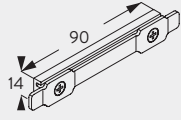

Useful Measures

3620 Connecting bridge

6381 Endcover