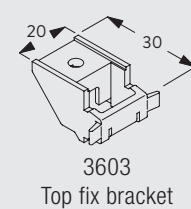

Installation: Roll track onto bracket in direction indicated
Removal: 1. Press to release 2. Rotate forward for removal

Fitting Options

Ceiling fitting with bracket 3603

eps

Wall fitting with brackets 3630, 3655 and 3660

	x (mm)
3630	35mm
3655	50mm
3660	65mm

6380

Wall fitting with Smart Fix 11200-11205 and bracket 3603

	x (mm)
11200	72
11201	92
11202	112
11203	132
11204	162
11205	212

Brackets feature thread for screw M4x8.

Wall fitting with Square Smart Fix 11210-11215 and bracket 3603

	x (mm)
11210	72
11211	92
11212	112
11213	132
11214	162
11215	212

11210-15
Square Smart Fix
(60-200 mm)

3603
Top fix bracket

Brackets feature thread for screw M4x8.

Wall fitting with Universal Smart Fix 11154-11156 and bracket 3603

	x (mm)
11154	122-150
11155	152-180
11156	202-230

11154-56
Universal Smart Fix
(120-200 mm)

3603
Top fix bracket

Brackets feature thread for screw M4x8.