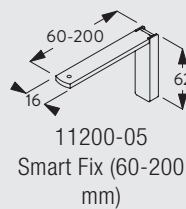

	x (mm)
3630	35mm
3655	50mm
3660	65mm

6380

Wall fitting with Smart Fix 11200-11205 and bracket 3603

	x (mm)
11200	72
11201	92
11202	112
11203	132
11204	162
11205	212

Brackets feature thread for screw M4x8.

Wall fitting with Square Smart Fix 11210-11215 and bracket 3603

	x (mm)
11210	72
11211	92
11212	112
11213	132
11214	162
11215	212

11210-15
Square Smart Fix
(60-200 mm)

3603
Top fix bracket

Brackets feature thread for screw M4x8.