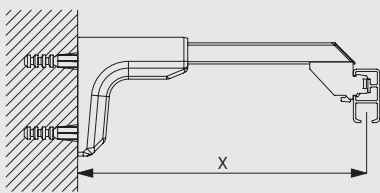

	x (mm)
3630	35mm
3655	50mm
3660	65mm

6380

Wall fitting with Smart Fix 11200-11205 and bracket 3603

	x (mm)
11200	72
11201	92
11202	112
11203	132
11204	162
11205	212

Brackets feature thread for screw M4x8.

Wall fitting with Square Smart Fix 11210-11215 and bracket 3603

	x (mm)
11210	72
11211	92
11212	112
11213	132
11214	162
11215	212

11210-15
Square Smart Fix
(60-200 mm)

3603
Top fix bracket

Brackets feature thread for screw M4x8.

Wall fitting with Universal Smart Fix 11154-11156 and bracket 3603

	x (mm)
11154	122-150
11155	152-180
11156	202-230

11154-56
Universal Smart Fix
(120-200 mm)

3603
Top fix bracket

Brackets feature thread for screw M4x8.