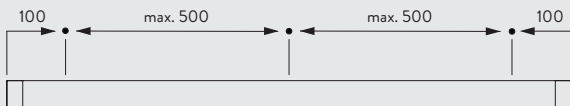

Fitting Information