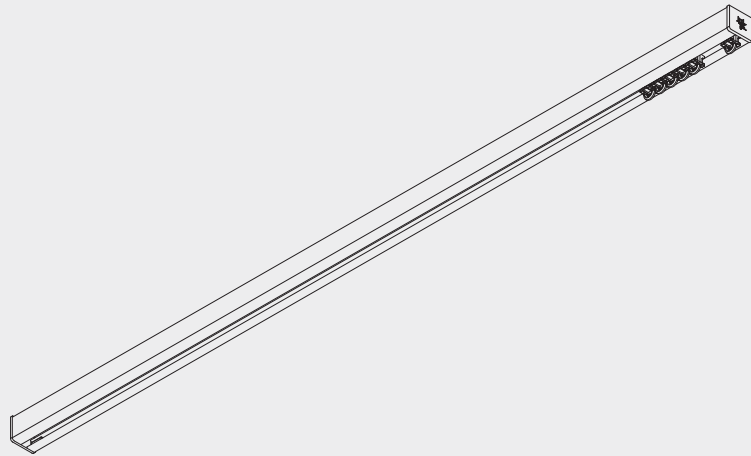

Hand Operated Curtain Track System

Silent Gliss® 6870

Product Information

- Operation: hand drawn
- Range: M
- Fitting: ceiling, wall, recess
- Colours: white, matt white, silver anodised, anodic grey, charcoal and antique bronze
- Square shaped design
- 2C glider technology
- Wave compatible
- Bendable (including recess profile)