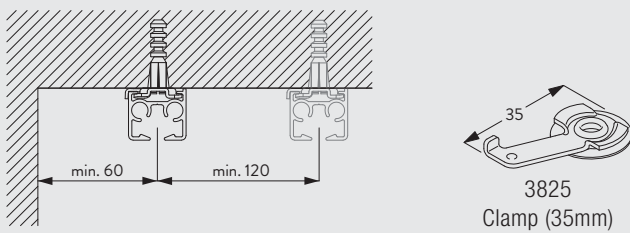

Fitting Information

Fitting Options

Ceiling fitting with clamp SG 3825

Ceiling fitting with bracket SG 3826

6870

Ceiling fitting with bracket SG 3832

Wall fitting with Smart Fix SG 11200-11205 and bracket SG 3826

Brackets threaded for screw M4 x 8

Wall fitting with Square Smart Fix SG 11210-11215 and bracket SG 3826

Brackets threaded for screw M4 x 8

Wall fitting with Universal Smart Fix SG 11154-11156 and bracket SG 3826