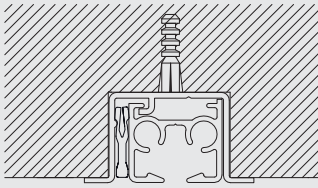

Brackets threaded for screw M4 x 8

Wall fitting with Square Smart Fix SG 11210-11215 and bracket SG 3826

Brackets threaded for screw M4 x 8

Wall fitting with Universal Smart Fix SG 11154-11156 and bracket SG 3826

Brackets threaded for screw M4 x 8

Wall fitting with Smart Fix SG 11200-11205 and bracket SG 3832

Brackets threaded for screw M4 x 8

Wall fitting with Square Smart Fix SG 11210-11215 and bracket SG 3832

Brackets threaded for screw M4 x 8

Wall fitting with Universal Smart Fix SG 11154-11156 and bracket SG 3832

Brackets threaded for screw M4 x 8

Wall fitting with bracket SG 3836

Recess fitting with recess profile SG 11230

Standard Accessories