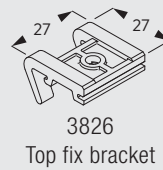

Fitting Information

Fitting Options

Ceiling fitting with clamp SG 3825

Ceiling fitting with bracket SG 3826

6870

Ceiling fitting with bracket SG 3832

Wall fitting with Smart Fix SG 11200-11205 and bracket SG 3826

Brackets threaded for screw M4 x 8

Wall fitting with Square Smart Fix SG 11210-11215 and bracket SG 3826

Brackets threaded for screw M4 x 8

Wall fitting with Universal Smart Fix SG 11154-11156 and bracket SG 3826

Brackets threaded for screw M4 x 8

Wall fitting with Smart Fix SG 11200-11205 and bracket SG 3832

Brackets threaded for screw M4 x 8

Wall fitting with Square Smart Fix SG 11210-11215 and bracket SG 3832

Brackets threaded for screw M4 x 8