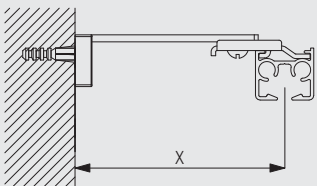

Fitting Information

Fitting Options

Ceiling fitting with clamp SG 3825

Ceiling fitting with bracket SG 3826

6870

Ceiling fitting with bracket SG 3832

Wall fitting with Smart Fix SG 11200-11205 and bracket SG 3826

Brackets threaded for screw M4 x 8

Wall fitting with Square Smart Fix SG 11210-11215 and bracket SG 3826

Brackets threaded for screw M4 x 8

Wall fitting with Universal Smart Fix SG 11154-11156 and bracket SG 3826

Brackets threaded for screw M4 x 8

Wall fitting with Smart Fix SG 11200-11205 and bracket SG 3832

Brackets threaded for screw M4 x 8

Wall fitting with Square Smart Fix SG 11210-11215 and bracket SG 3832

Brackets threaded for screw M4 x 8