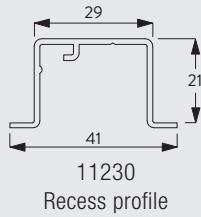

Brackets threaded for screw M4 x 8

Wall fitting with Smart Fix SG 11200-11205 and bracket SG 3832

Brackets threaded for screw M4 x 8

Wall fitting with Square Smart Fix SG 11210-11215 and bracket SG 3832

Brackets threaded for screw M4 x 8

Wall fitting with Universal Smart Fix SG 11154-11156 and bracket SG 3832

Brackets threaded for screw M4 x 8

Wall fitting with bracket SG 3836

Recess fitting with recess profile SG 11230

Standard Accessories