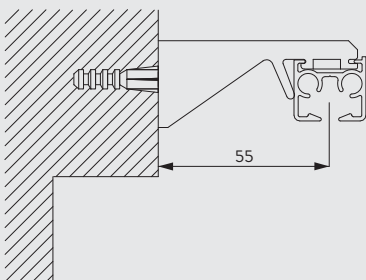

Brackets threaded for screw M4 x 8

Wall fitting with Square Smart Fix SG 11210-11215 and bracket SG 3826

Brackets threaded for screw M4 x 8

Wall fitting with Universal Smart Fix SG 11154-11156 and bracket SG 3826

Brackets threaded for screw M4 x 8

Wall fitting with Smart Fix SG 11200-11205 and bracket SG 3832

Brackets threaded for screw M4 x 8

Wall fitting with Square Smart Fix SG 11210-11215 and bracket SG 3832

Brackets threaded for screw M4 x 8

Wall fitting with Universal Smart Fix SG 11154-11156 and bracket SG 3832

Brackets threaded for screw M4 x 8

Wall fitting with bracket SG 3836

Recess fitting with recess profile SG 11230

Standard Accessories