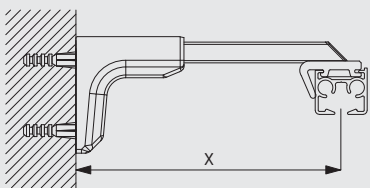

Fitting Information

Fitting Options

Ceiling fitting with clamp SG 3825

Ceiling fitting with bracket SG 3826

6870

Ceiling fitting with bracket SG 3832

Wall fitting with Smart Fix SG 11200-11205 and bracket SG 3826

Brackets threaded for screw M4 x 8

Wall fitting with Square Smart Fix SG 11210-11215 and bracket SG 3826

Brackets threaded for screw M4 x 8

Wall fitting with Universal Smart Fix SG 11154-11156 and bracket SG 3826

Brackets threaded for screw M4 x 8

Wall fitting with Smart Fix SG 11200-11205 and bracket SG 3832

Brackets threaded for screw M4 x 8

Wall fitting with Square Smart Fix SG 11210-11215 and bracket SG 3832

Brackets threaded for screw M4 x 8