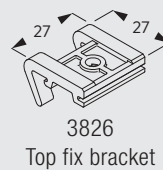

Fitting Information

Fitting Options

Ceiling fitting with clamp SG 3825

Ceiling fitting with bracket SG 3826

6870

Ceiling fitting with bracket SG 3832

Wall fitting with Smart Fix SG 11200-11205 and bracket SG 3826

Brackets threaded for screw M4 x 8

Wall fitting with Square Smart Fix SG 11210-11215 and bracket SG 3826

Brackets threaded for screw M4 x 8

Wall fitting with Universal Smart Fix SG 11154-11156 and bracket SG 3826

Brackets threaded for screw M4 x 8

Wall fitting with Smart Fix SG 11200-11205 and bracket SG 3832

Brackets threaded for screw M4 x 8

Wall fitting with Square Smart Fix SG 11210-11215 and bracket SG 3832

Brackets threaded for screw M4 x 8