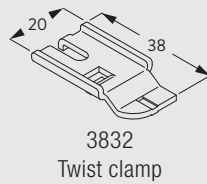

Fitting Information

Fitting Options

Ceiling fitting with clamp SG 3825

Ceiling fitting with bracket SG 3826

6870

Ceiling fitting with bracket SG 3832

Wall fitting with Smart Fix SG 11200-11205 and bracket SG 3826

Brackets threaded for screw M4 x 8

Wall fitting with Square Smart Fix SG 11210-11215 and bracket SG 3826

Brackets threaded for screw M4 x 8

Wall fitting with Universal Smart Fix SG 11154-11156 and bracket SG 3826