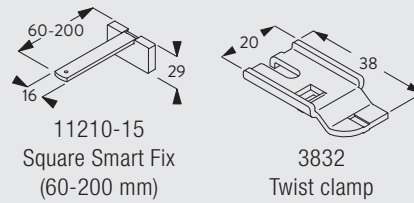

Fitting Information

Fitting Options

Ceiling fitting with clamp SG 3825

Ceiling fitting with bracket SG 3826

6870

Ceiling fitting with bracket SG 3832

Wall fitting with Smart Fix SG 11200-11205 and bracket SG 3826

Brackets threaded for screw M4 x 8

Wall fitting with Square Smart Fix SG 11210-11215 and bracket SG 3826

Brackets threaded for screw M4 x 8

Wall fitting with Universal Smart Fix SG 11154-11156 and bracket SG 3826

Brackets threaded for screw M4 x 8

Wall fitting with Smart Fix SG 11200-11205 and bracket SG 3832

Brackets threaded for screw M4 x 8

Wall fitting with Square Smart Fix SG 11210-11215 and bracket SG 3832

Brackets threaded for screw M4 x 8