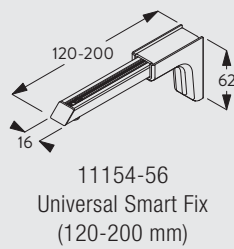

Fitting Information

Fitting Options

Ceiling fitting with clamp SG 3825

Ceiling fitting with bracket SG 3826

6870

Ceiling fitting with bracket SG 3832

Wall fitting with Smart Fix SG 11200-11205 and bracket SG 3826

Brackets threaded for screw M4 x 8

Wall fitting with Square Smart Fix SG 11210-11215 and bracket SG 3826

Brackets threaded for screw M4 x 8

Wall fitting with Universal Smart Fix SG 11154-11156 and bracket SG 3826