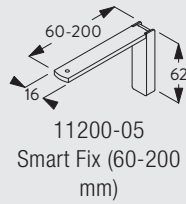

Fitting Information

Fitting Options

Ceiling fitting with clamp SG 3825

Ceiling fitting with bracket SG 3826

6870

Ceiling fitting with bracket SG 3832

Wall fitting with Smart Fix SG 11200-11205 and bracket SG 3826

Brackets threaded for screw M4 x 8

Wall fitting with Square Smart Fix SG 11210-11215 and bracket SG 3826

Brackets threaded for screw M4 x 8

Wall fitting with Universal Smart Fix SG 11154-11156 and bracket SG 3826