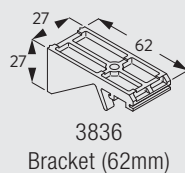

Brackets threaded for screw M4 x 8

Wall fitting with Square Smart Fix SG 11210-11215 and bracket SG 3826

Brackets threaded for screw M4 x 8

Wall fitting with Universal Smart Fix SG 11154-11156 and bracket SG 3826

Brackets threaded for screw M4 x 8

Wall fitting with Smart Fix SG 11200-11205 and bracket SG 3832

Brackets threaded for screw M4 x 8

Wall fitting with Square Smart Fix SG 11210-11215 and bracket SG 3832

Brackets threaded for screw M4 x 8

Wall fitting with Universal Smart Fix SG 11154-11156 and bracket SG 3832

Brackets threaded for screw M4 x 8

Wall fitting with bracket SG 3836

Recess fitting with recess profile SG 11230

Standard Accessories