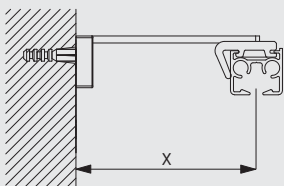

Fitting Information

Fitting Options

Ceiling fitting with clamp SG 3825

Ceiling fitting with bracket SG 3826

6870

Ceiling fitting with bracket SG 3832

Wall fitting with Smart Fix SG 11200-11205 and bracket SG 3826

Brackets threaded for screw M4 x 8

Wall fitting with Square Smart Fix SG 11210-11215 and bracket SG 3826

Brackets threaded for screw M4 x 8

Wall fitting with Universal Smart Fix SG 11154-11156 and bracket SG 3826

Brackets threaded for screw M4 x 8

Wall fitting with Smart Fix SG 11200-11205 and bracket SG 3832

Brackets threaded for screw M4 x 8

Wall fitting with Square Smart Fix SG 11210-11215 and bracket SG 3832

Brackets threaded for screw M4 x 8