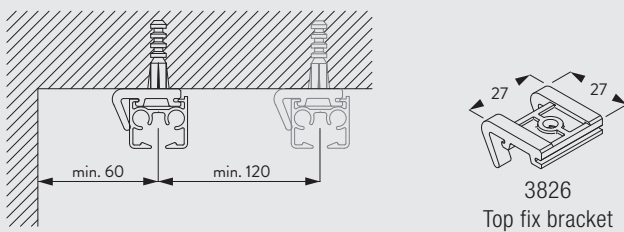

Fitting Information

Fitting Options

Ceiling fitting with clamp SG 3825

Ceiling fitting with bracket SG 3826

6870

Ceiling fitting with bracket SG 3832

Wall fitting with Smart Fix SG 11200-11205 and bracket SG 3826

Brackets threaded for screw M4 x 8

Wall fitting with Square Smart Fix SG 11210-11215 and bracket SG 3826

Brackets threaded for screw M4 x 8

Wall fitting with Universal Smart Fix SG 11154-11156 and bracket SG 3826

Brackets threaded for screw M4 x 8

Wall fitting with Smart Fix SG 11200-11205 and bracket SG 3832

Brackets threaded for screw M4 x 8

Wall fitting with Square Smart Fix SG 11210-11215 and bracket SG 3832

Brackets threaded for screw M4 x 8