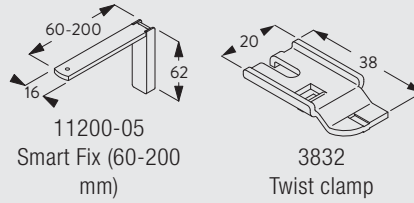

Fitting Information

Fitting Options

Ceiling fitting with clamp SG 3825

Ceiling fitting with bracket SG 3826

6870

Ceiling fitting with bracket SG 3832

Wall fitting with Smart Fix SG 11200-11205 and bracket SG 3826

Brackets threaded for screw M4 x 8

Wall fitting with Square Smart Fix SG 11210-11215 and bracket SG 3826

Brackets threaded for screw M4 x 8

Wall fitting with Universal Smart Fix SG 11154-11156 and bracket SG 3826

Brackets threaded for screw M4 x 8

Wall fitting with Smart Fix SG 11200-11205 and bracket SG 3832

Brackets threaded for screw M4 x 8

Wall fitting with Square Smart Fix SG 11210-11215 and bracket SG 3832

Brackets threaded for screw M4 x 8