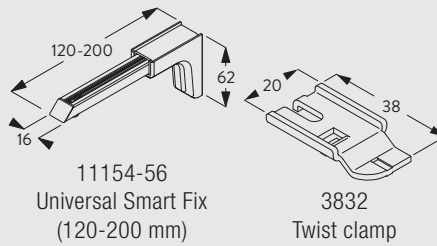

Brackets threaded for screw M4 x 8

Wall fitting with Square Smart Fix SG 11210-11215 and bracket SG 3826

Brackets threaded for screw M4 x 8

Wall fitting with Universal Smart Fix SG 11154-11156 and bracket SG 3826

Brackets threaded for screw M4 x 8

Wall fitting with Smart Fix SG 11200-11205 and bracket SG 3832

Brackets threaded for screw M4 x 8

Wall fitting with Square Smart Fix SG 11210-11215 and bracket SG 3832

Brackets threaded for screw M4 x 8

Wall fitting with Universal Smart Fix SG 11154-11156 and bracket SG 3832

Brackets threaded for screw M4 x 8

Wall fitting with bracket SG 3836

Recess fitting with recess profile SG 11230

Standard Accessories