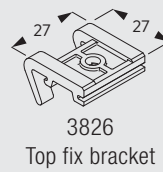

Fitting Information

Fitting Options

Ceiling fitting with clamp SG 3825

Ceiling fitting with bracket SG 3826

6870

Ceiling fitting with bracket SG 3832

Wall fitting with Smart Fix SG 11200-11205 and bracket SG 3826

Brackets threaded for screw M4 x 8

Wall fitting with Square Smart Fix SG 11210-11215 and bracket SG 3826

Brackets threaded for screw M4 x 8

Wall fitting with Universal Smart Fix SG 11154-11156 and bracket SG 3826

Brackets threaded for screw M4 x 8

Wall fitting with Smart Fix SG 11200-11205 and bracket SG 3832

Brackets threaded for screw M4 x 8

Wall fitting with Square Smart Fix SG 11210-11215 and bracket SG 3832

Brackets threaded for screw M4 x 8