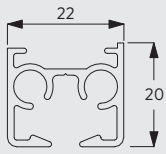

6870

Profile and Bending Information

Profile

11190

Radius: >26 cm

Recess profile

11230

Radius: >50 cm

How To Measure

A: System width
B: System height
C: Distance between floor and fabric

System Options

Wave Curtain Heading System

6870

The Wave standard components are:

- 11303 Wave 2C Glider Cord 60mm
- 11302 Wave 2C Glider Cord 80mm
- 6007 End stop
- 6315 Pilot runner