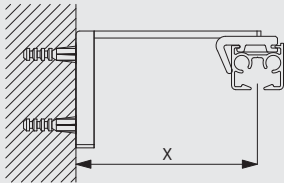

Fitting Information

Fitting Options

Ceiling fitting with clamp SG 3825

Ceiling fitting with bracket SG 3826

6870

Ceiling fitting with bracket SG 3832

Wall fitting with Smart Fix SG 11200-11205 and bracket SG 3826

Brackets threaded for screw M4 x 8

Wall fitting with Square Smart Fix SG 11210-11215 and bracket SG 3826

Brackets threaded for screw M4 x 8

Wall fitting with Universal Smart Fix SG 11154-11156 and bracket SG 3826

Brackets threaded for screw M4 x 8

Wall fitting with Smart Fix SG 11200-11205 and bracket SG 3832

Brackets threaded for screw M4 x 8

Wall fitting with Square Smart Fix SG 11210-11215 and bracket SG 3832

Brackets threaded for screw M4 x 8