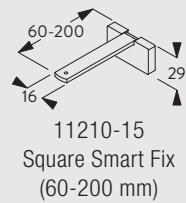

Fitting Information

Fitting Options

Ceiling fitting with clamp SG 3825

Ceiling fitting with bracket SG 3826

6870

Ceiling fitting with bracket SG 3832

Wall fitting with Smart Fix SG 11200-11205 and bracket SG 3826

Brackets threaded for screw M4 x 8

Wall fitting with Square Smart Fix SG 11210-11215 and bracket SG 3826

Brackets threaded for screw M4 x 8

Wall fitting with Universal Smart Fix SG 11154-11156 and bracket SG 3826