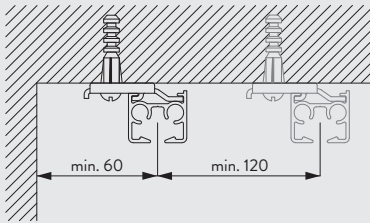

Fitting Information

Fitting Options

Ceiling fitting with clamp SG 3825

Ceiling fitting with bracket SG 3826

6870

Ceiling fitting with bracket SG 3832

Wall fitting with Smart Fix SG 11200-11205 and bracket SG 3826

Brackets threaded for screw M4 x 8

Wall fitting with Square Smart Fix SG 11210-11215 and bracket SG 3826

Brackets threaded for screw M4 x 8

Wall fitting with Universal Smart Fix SG 11154-11156 and bracket SG 3826

Brackets threaded for screw M4 x 8

Wall fitting with Smart Fix SG 11200-11205 and bracket SG 3832

Brackets threaded for screw M4 x 8

Wall fitting with Square Smart Fix SG 11210-11215 and bracket SG 3832

Brackets threaded for screw M4 x 8