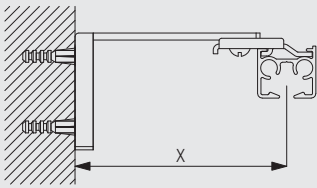

Fitting Information

Fitting Options

Ceiling fitting with clamp SG 3825

Ceiling fitting with bracket SG 3826

6870

Ceiling fitting with bracket SG 3832

Wall fitting with Smart Fix SG 11200-11205 and bracket SG 3826

Brackets threaded for screw M4 x 8

Wall fitting with Square Smart Fix SG 11210-11215 and bracket SG 3826

Brackets threaded for screw M4 x 8

Wall fitting with Universal Smart Fix SG 11154-11156 and bracket SG 3826

Brackets threaded for screw M4 x 8

Wall fitting with Smart Fix SG 11200-11205 and bracket SG 3832

Brackets threaded for screw M4 x 8

Wall fitting with Square Smart Fix SG 11210-11215 and bracket SG 3832

Brackets threaded for screw M4 x 8