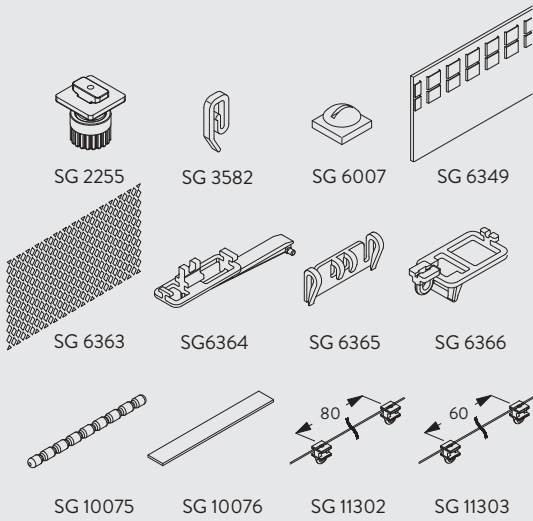

The Wave standard components are:

- 11303 Wave 2C Glider Cord 60mm
- 11302 Wave 2C Glider Cord 80mm
- 6007 End stop
- 6315 Pilot runner

The items listed below for Enhanced Wave (80mm glider cord only) are all supplied at an additional cost as per the price list.

- 2255 Adjustable brake
- 6364 Extension (used with 6365)
- 6365 Hanger (used with 6364)
- 6366 Carrier for draw rod

Roller Gliders must be ordered separately
6099 Wave roller glider 80mm

Optional components to improve the presentation of the curtain:

- 3582 Hook
- 6349 Curtain tape
- 6363 Iron-on top hemming tape
- 10075 Lead weight for hem of curtain 50gr/m
- 10076 Fabric weight for side edge of curtain