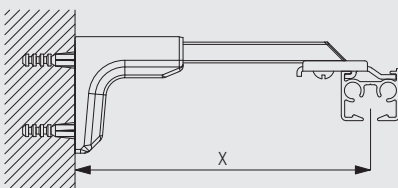

Brackets threaded for screw M4 x 8

Wall fitting with Square Smart Fix SG 11210-11215 and bracket SG 3826

Brackets threaded for screw M4 x 8

Wall fitting with Universal Smart Fix SG 11154-11156 and bracket SG 3826

Brackets threaded for screw M4 x 8

Wall fitting with Smart Fix SG 11200-11205 and bracket SG 3832

Brackets threaded for screw M4 x 8

Wall fitting with Square Smart Fix SG 11210-11215 and bracket SG 3832

Brackets threaded for screw M4 x 8

Wall fitting with Universal Smart Fix SG 11154-11156 and bracket SG 3832

Brackets threaded for screw M4 x 8

Wall fitting with bracket SG 3836

Recess fitting with recess profile SG 11230

Standard Accessories