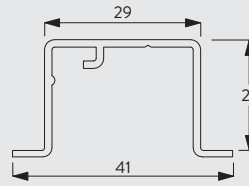

6870

Profile and Bending Information

Profile

11190

Radius: >26 cm

Recess profile

11230

Radius: >50 cm

How To Measure

A: System width
B: System height
C: Distance between floor and fabric

System Options

Wave Curtain Heading System

6870

The Wave standard components are:

- 11303 Wave 2C Glider Cord 60mm
- 11302 Wave 2C Glider Cord 80mm
- 6007 End stop
- 6315 Pilot runner