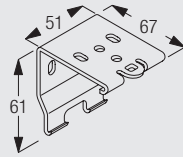

System Dimensions & Stack Size Calculation

243cm (Wood)
360cm (Alu)

28cm
45cm with tapes

275cm (Wood)
360cm (Alu)

4.4sqm (Wood 25mm)
4.6sqm (Wood 50mm)
10sqm (Alu)

Slat stack height calculation

Wooden	Slat width		Blind Drop							
			60cm	90cm	120cm	150cm	180cm	210cm	240cm	270cm
	25mm	X	15.5cm	21.0cm	26.0cm	31.5cm	36.5cm	42.0cm	47.0cm	52.5cm
	50mm	X	12.0cm	14.5cm	17.0cm	19.5cm	22.0cm	24.5cm	27.0cm	29.5cm
Aluminium	Slat width		Blind Drop							
			100cm	200cm	300cm					
	50mm	X	10.2cm	13.2cm	16.7cm					

Please be aware that when tapes are used on venetian blinds, the stack size will be larger than the above stated figures.

Fitting Information

Bracket positioning

Fitting Options

Ceiling fix

0511
Universal bracket

Wall fix

0511
Universal bracket

Please note: When fitting in a recess, a minimum gap of 90mm must be allowed.

Standard Accessories

0511 Universal bracket

8901 Profile

10400 Safety Cord Retainer

8900