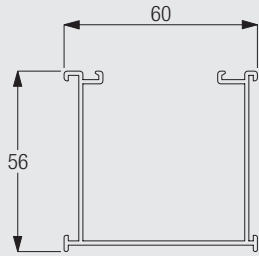

Cord Operated Venetian Blind System

Silent Gliss® 8900 Wood & Aluminium

Product Information

- Mono controlled venetian blind system - one single cord permits raising, lowering and tilting of the slats
- Available with real wood slats (25mm or 50mm) or aluminium slats (50mm)
- Matching slat is inserted in to the headrail, preventing the need for a cumbersome valance
- Right or left hand operation
- Made to measure
- Attractive slat colour choice
- The wooden slats can be made flame retardant (extra costs)
- Available with fabric tapes (50mm only)
- Side-guide option available

8900

Profile, Bending and Specification Information

8901

Specification Information - download from www.silentgliss.co.uk (password required).

Silent Gliss 8900 system mono control Venetian blind. Overall widthcm, overall dropcm. Single cord operation RHS/LHS. Aluminium headrail incorporating matching slat. Slat colour to be chosen from Silent Gliss 50mm range. System to be fixed with Silent Gliss universal brackets 0511 to ceiling or wall at 450mm intervals plus one at 100mm from each end.

System Dimensions & Stack Size Calculation

243cm (Wood)
360cm (Alu)

28cm
45cm with tapes

275cm (Wood)
360cm (Alu)

4.4sqm (Wood 25mm)
4.6sqm (Wood 50mm)
10sqm (Alu)

Slat stack height calculation

Wooden	Slat width		Blind Drop							
			60cm	90cm	120cm	150cm	180cm	210cm	240cm	270cm
	25mm	X	15.5cm	21.0cm	26.0cm	31.5cm	36.5cm	42.0cm	47.0cm	52.5cm
	50mm	X	12.0cm	14.5cm	17.0cm	19.5cm	22.0cm	24.5cm	27.0cm	29.5cm
Aluminium	Slat width		Blind Drop							
			100cm	200cm	300cm					
	50mm	X	10.2cm	13.2cm	16.7cm					