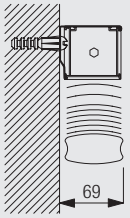

System Dimensions & Stack Size Calculation

243cm (Wood)
360cm (Alu)

28cm
45cm with tapes

275cm (Wood)
360cm (Alu)

4.4sqm (Wood 25mm)
4.6sqm (Wood 50mm)
10sqm (Alu)

Slat stack height calculation

Wooden	Slat width		Blind Drop							
			60cm	90cm	120cm	150cm	180cm	210cm	240cm	270cm
	25mm	X	15.5cm	21.0cm	26.0cm	31.5cm	36.5cm	42.0cm	47.0cm	52.5cm
	50mm	X	12.0cm	14.5cm	17.0cm	19.5cm	22.0cm	24.5cm	27.0cm	29.5cm
Aluminium	Slat width		Blind Drop							
			100cm	200cm	300cm					
	50mm	X	10.2cm	13.2cm	16.7cm					

Please be aware that when tapes are used on venetian blinds, the stack size will be larger than the above stated figures.

Fitting Information

Bracket positioning

Fitting Options

Ceiling fix

0511
Universal bracket

Wall fix

0511
Universal bracket

Please note: When fitting in a recess, a minimum gap of 90mm must be allowed.

Standard Accessories

0511 Universal bracket

8901 Profile

10400 Safety Cord Retainer

8900