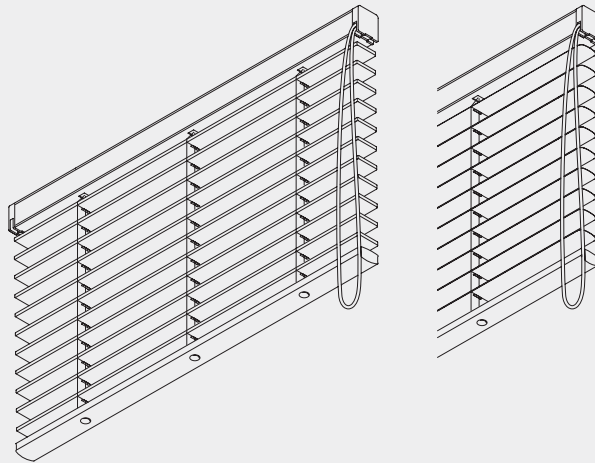

Cord Operated Venetian Blind System

Silent Gliss® 8900 Wood & Aluminium

Product Information

- Mono controlled venetian blind system - one single cord permits raising, lowering and tilting of the slats
- Available with real wood slats (25mm or 50mm) or aluminium slats (50mm)
- Matching slat is inserted in to the headrail, preventing the need for a cumbersome valance
- Right or left hand operation
- Made to measure
- Attractive slat colour choice
- The wooden slats can be made flame retardant (extra costs)
- Available with fabric tapes (50mm only)
- Side-guide option available

8900

Profile, Bending and Specification Information

8901

Specification Information - download from www.silentgliss.co.uk (password required).

Silent Gliss 8900 system mono control Venetian blind. Overall widthcm, overall dropcm. Single cord operation RHS/LHS. Aluminium headrail incorporating matching slat. Slat colour to be chosen from Silent Gliss 50mm range. System to be fixed with Silent Gliss universal brackets 0511 to ceiling or wall at 450mm intervals plus one at 100mm from each end.

System Dimensions & Stack Size Calculation

243cm (Wood)
360cm (Alu)

28cm
45cm with tapes

275cm (Wood)
360cm (Alu)

4.4sqm (Wood 25mm)
4.6sqm (Wood 50mm)
10sqm (Alu)

Slat stack height calculation

Wooden	Slat width		Blind Drop							
			60cm	90cm	120cm	150cm	180cm	210cm	240cm	270cm
	25mm	X	15.5cm	21.0cm	26.0cm	31.5cm	36.5cm	42.0cm	47.0cm	52.5cm
	50mm	X	12.0cm	14.5cm	17.0cm	19.5cm	22.0cm	24.5cm	27.0cm	29.5cm
Aluminium	Slat width		Blind Drop							
			100cm	200cm	300cm					
	50mm	X	10.2cm	13.2cm	16.7cm					

Please be aware that when tapes are used on venetian blinds, the stack size will be larger than the above stated figures.

Fitting Information

Bracket positioning

Fitting Options

Ceiling fix

0511
Universal bracket