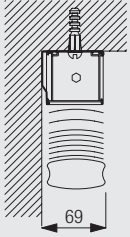

System Dimensions & Stack Size Calculation

243cm (Wood)
360cm (Alu)

28cm
45cm with tapes

275cm (Wood)
360cm (Alu)

4.4sqm (Wood 25mm)
4.6sqm (Wood 50mm)
10sqm (Alu)

Slat stack height calculation

Wooden	Slat width		Blind Drop							
			60cm	90cm	120cm	150cm	180cm	210cm	240cm	270cm
	25mm	X	15.5cm	21.0cm	26.0cm	31.5cm	36.5cm	42.0cm	47.0cm	52.5cm
	50mm	X	12.0cm	14.5cm	17.0cm	19.5cm	22.0cm	24.5cm	27.0cm	29.5cm
Aluminium	Slat width		Blind Drop							
			100cm	200cm	300cm					
	50mm	X	10.2cm	13.2cm	16.7cm					

Please be aware that when tapes are used on venetian blinds, the stack size will be larger than the above stated figures.

Fitting Information

Bracket positioning

Fitting Options

Ceiling fix

0511
Universal bracket

Wall fix

0511
Universal bracket

Please note: When fitting in a recess, a minimum gap of 90mm must be allowed.

Standard Accessories

0511 Universal bracket

8901 Profile

10400 Safety Cord Retainer

8900