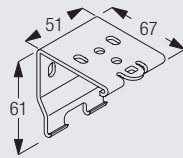

System Dimensions & Stack Size Calculation

243cm (Wood)
360cm (Alu)

28cm
45cm with tapes

275cm (Wood)
360cm (Alu)

4.4sqm (Wood 25mm)
4.6sqm (Wood 50mm)
10sqm (Alu)

Slat stack height calculation

Wooden	Slat width		Blind Drop							
			60cm	90cm	120cm	150cm	180cm	210cm	240cm	270cm
	25mm	X	15.5cm	21.0cm	26.0cm	31.5cm	36.5cm	42.0cm	47.0cm	52.5cm
	50mm	X	12.0cm	14.5cm	17.0cm	19.5cm	22.0cm	24.5cm	27.0cm	29.5cm
Aluminium	Slat width		Blind Drop							
			100cm	200cm	300cm					
	50mm	X	10.2cm	13.2cm	16.7cm					

Please be aware that when tapes are used on venetian blinds, the stack size will be larger than the above stated figures.

Fitting Information

Bracket positioning

Fitting Options

Ceiling fix

0511
Universal bracket

Wall fix

0511
Universal bracket

Please note: When fitting in a recess, a minimum gap of 90mm must be allowed.

Standard Accessories

0511 Universal bracket

8901 Profile

10400 Safety Cord Retainer

8900