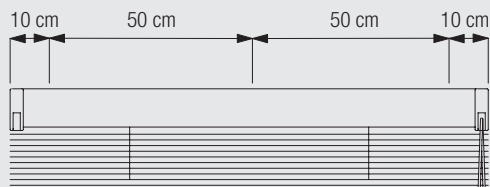

8900

Profile, Bending and Specification Information

8901

Specification Information - download from www.silentgliss.co.uk (password required).

Silent Gliss 8900 system mono control Venetian blind. Overall widthcm, overall dropcm. Single cord operation RHS/LHS. Aluminium headrail incorporating matching slat. Slat colour to be chosen from Silent Gliss 50mm range. System to be fixed with Silent Gliss universal brackets 0511 to ceiling or wall at 450mm intervals plus one at 100mm from each end.

System Dimensions & Stack Size Calculation

243cm (Wood)
360cm (Alu)

28cm
45cm with tapes

275cm (Wood)
360cm (Alu)

4.4sqm (Wood 25mm)
4.6sqm (Wood 50mm)
10sqm (Alu)

Slat stack height calculation

Wooden	Slat width		Blind Drop							
			60cm	90cm	120cm	150cm	180cm	210cm	240cm	270cm
	25mm	X	15.5cm	21.0cm	26.0cm	31.5cm	36.5cm	42.0cm	47.0cm	52.5cm
	50mm	X	12.0cm	14.5cm	17.0cm	19.5cm	22.0cm	24.5cm	27.0cm	29.5cm
Aluminium	Slat width		Blind Drop							
			100cm	200cm	300cm					
	50mm	X	10.2cm	13.2cm	16.7cm					

Please be aware that when tapes are used on venetian blinds, the stack size will be larger than the above stated figures.

Fitting Information

Bracket positioning

Fitting Options

Ceiling fix

0511
Universal bracket