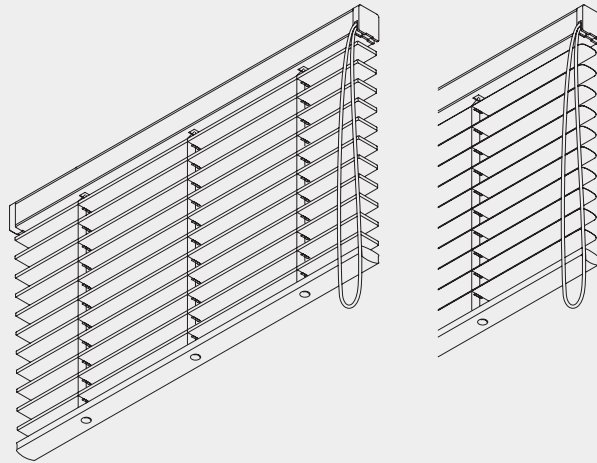

Cord Operated Venetian Blind System

Silent Gliss® 8910

Wooden, Aluminium and Leather

Product Information

- Luxurious mono controlled 50mm Venetian blind system - one single cord permits raising, lowering and tilting of the slats.
- Features unique 'continuous drop' action.
- Available with real wood, aluminium or leather slats.
- Matching slat is inserted into the headrail, preventing the need for a valance.
- Wide and attractive slat colour choice.
- Available with fabric tapes, excluding leather slats (extra cost).
- Made to measure.
- The wooden slats can be made flame retardant (extra costs).
- Side-guide option available.

8910

Supplied by

SG-S | Silent Gliss Spares
Silent Gliss Systems

www.sg-s.co.uk email: sales@sg-s.co.uk tel: 01395 232528

Profile and Bending Information

8902

Cannot be bent

Specification Information - download from www.silentgliss.co.uk (password required).

Silent Gliss 8910 system mono control Venetian blind. Overall widthcm, overall dropcm. Single cord operation RHS/LHS. Aluminium headrail incorporating matching slat. Slat colour to be chosen from Silent Gliss 50mm range. System to be fixed with Silent Gliss universal brackets 8920 to ceiling or wall at 500mm intervals plus one at 100mm from each end.

System Dimensions

243 cm (Wood and
Leather)
360 cm (Alu)

65cm

275 cm (Wood and
Leather)
360 cm (Alu)

4.6 m² (Wood and
Leather)
10 m² (Alu)

Slat stack height calculation

Material	Slat width	Blind Drop	Blind Drop							
			60cm	90cm	120cm	150cm	180cm	210cm	240cm	270cm
Wooden	50mm	X	12.0cm	14.5cm	17.0cm	19.5cm	22.0cm	24.5cm	27.0cm	29.5cm
	50mm	X	14.0cm	16.0cm	18.0cm	20.0cm	22.0cm	24.0cm	26.0cm	28.0cm
Leather	50mm	X	10.2cm	13.2cm	16.7cm					
	50mm	X								
Aluminium	50mm	X								
	50mm	X								