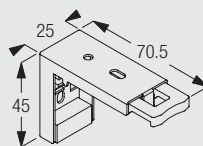

The system 8910 can be equipped with side-guides wires and can therefore also be used for sloped up to 15° incline from vertical.

Fitting Information

WARNING

Young children can be strangled by loops in pullcords, chains, tapes and inner cords that operate the product. To avoid strangulation and entanglement, keep cords out of the reach of young children. Cords may become wrapped around a child's neck. Move beds, cots and furniture away from window covering cords. Do not tie cords together. Make sure cords do not twist to create a loop.

Bracket positioning

Fitting Options

8910

Ceiling fix

8920
 Universal bracket

Wall fix

8920
 Universal bracket

Please note: When fitting in a recess, a minimum gap of 90mm must be allowed.