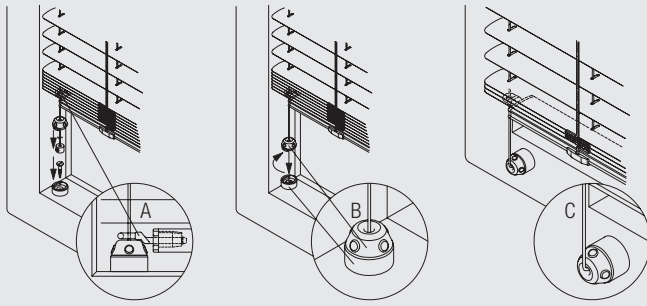

* These colour combinations are recommended, however any other combination is available. Various components to be colour coordinated / painted at extra cost.

8910

An actual slat is inserted into the headrail for perfect matching of colours and materials.

Side guides for stabilising blind system and sloped applications (up to 15°) from vertical.

A and B: Fitting of side guides inside window frame
 (A: detail eyelet / B: detail wireholder)
 C: Fitting of side guides onto front of window frame