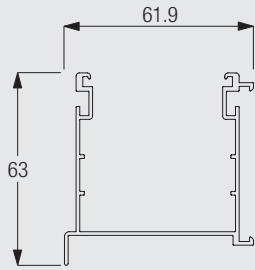

Profile and Bending Information

8902

Cannot be bent

Specification Information - download from www.silentgliss.co.uk (password required).

Silent Gliss 8910 system mono control Venetian blind. Overall width .....cm, overall drop .....cm. Single cord operation RHS/LHS. Aluminium headrail incorporating matching slat. Slat colour to be chosen from Silent Gliss 50mm range. System to be fixed with Silent Gliss universal brackets 8920 to ceiling or wall at 500mm intervals plus one at 100mm from each end.

System Dimensions

243 cm (Wood and
Leather)
360 cm (Alu)

65cm

275 cm (Wood and
Leather)
360 cm (Alu)

4.6 m² (Wood and
Leather)
10 m² (Alu)

Slat stack height calculation

Material	Slat width	Blind Drop	Blind Drop							
			60cm	90cm	120cm	150cm	180cm	210cm	240cm	270cm
Wooden	50mm	X	12.0cm	14.5cm	17.0cm	19.5cm	22.0cm	24.5cm	27.0cm	29.5cm
	50mm	X	14.0cm	16.0cm	18.0cm	20.0cm	22.0cm	24.0cm	26.0cm	28.0cm
Leather	50mm	X	10.2cm	13.2cm	16.7cm					
	50mm	X								
Aluminium	50mm	X								
	50mm	X								

Please be aware that when tapes are used on venetian blinds, the stack size will be larger than the above stated figures.