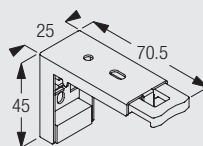

The system 8910 can be equipped with side-guides wires and can therefore also be used for sloped up to 15° incline from vertical.

Fitting Information

WARNING

Young children can be strangled by loops in pullcords, chains, tapes and inner cords that operate the product. To avoid strangulation and entanglement, keep cords out of the reach of young children. Cords may become wrapped around a child's neck. Move beds, cots and furniture away from window covering cords. Do not tie cords together. Make sure cords do not twist to create a loop.

Bracket positioning

Fitting Options

8910

Ceiling fix

8920
 Universal bracket

Wall fix

8920
 Universal bracket

Please note: When fitting in a recess, a minimum gap of 90mm must be allowed.