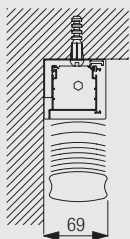

Side guides for stabilising blind system and sloped applications (up to 15°) from vertical.

A and B: Fitting of side guides inside window frame
 (A: detail eyelet / B: detail wireholder)
 C: Fitting of side guides onto front of window frame

Bracket positioning

Fitting Options

8910

Ceiling fix

8920
 Universal bracket

Wall fix

8920
 Universal bracket

Please note: When fitting in a recess, a minimum gap of 90mm must be allowed.