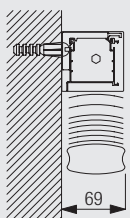

Side guides for stabilising blind system and sloped applications (up to 15°) from vertical.

A and B: Fitting of side guides inside window frame
 (A: detail eyelet / B: detail wireholder)
 C: Fitting of side guides onto front of window frame

Bracket positioning

Fitting Options

8910

Ceiling fix

8920
 Universal bracket

Wall fix

8920
 Universal bracket

Please note: When fitting in a recess, a minimum gap of 90mm must be allowed.