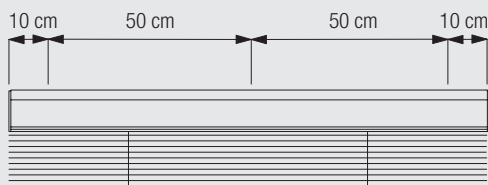

Fitting Information

Bracket positioning