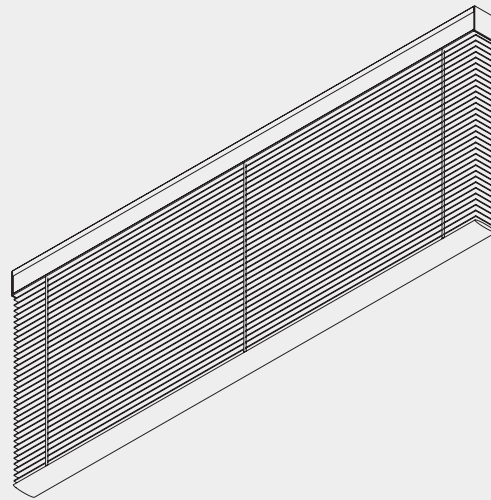

Motorised Venetian Blind System

Silent Gliss® 8960

Wood, Leather or Aluminium

Product Information

- Luxurious motorised Venetian blind system.
- Available with wood, leather or aluminium slats.
- Headrail covered with matching slat.
- Wide and attractive slat colour choice.
- Available with fabric tapes.
- Made to measure.
- Option (extra costs): flame retardancy of wooden slats.
- Option: side-guide available.
- Applicable with Radio Remote Control System 9940 and Silent Gliss Move app.

8960

Supplied by

SG-S | Silent Gliss Spares
Silent Gliss Systems

www.sg-s.co.uk email: sales@sg-s.co.uk tel: 01395 232528