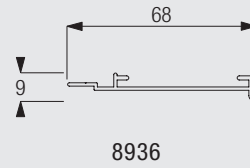

## Profile and Bending Information

Cannot be bent

Cannot be bent

## System Dimensions

243 cm (Wood and Leather)  
360 cm (Alu)

65cm

275cm (Wood and Leather)  
360 cm (Alu)

4.6m<sup>2</sup> (Wood and Leather)  
10 m<sup>2</sup> (Alu)