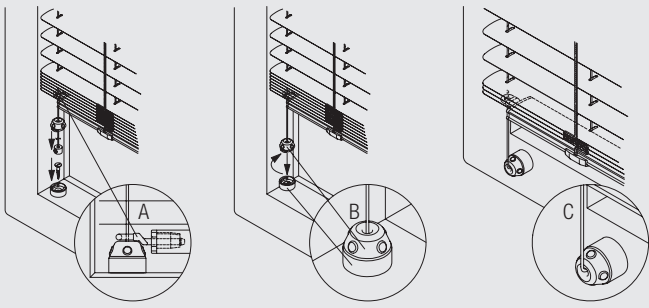

8960

* These colour combinations are recommended, however any other combination is available. Various components to be colour coordinated / painted at extra cost.

An actual slat is inserted into the headrail for perfect matching of colours and materials.

Silent Gliss offers premium customisation for its venetian range. Silent Gliss recommends combinations shown in above chart. Further customisation to match customer wishes is possible.

For leather slat blinds there is the option of a leather covered headrail at an additional cost.

Leather covered slats cannot be specified with decorative (external) slat tapes. The blind hardware is supplied matching the slat colour.

Side guides for stabilising blind system and sloped applications (up to 15°) from vertical.

A and B: Fitting of side guides inside window frame (A: detail eyelet / B: detail wireholder)
C: Fitting of side guides onto front of window frame