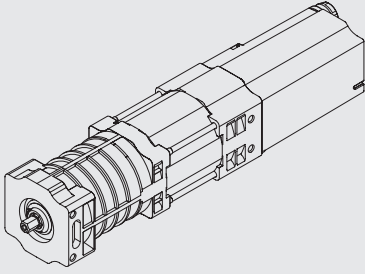

Silent Gliss Motors 11095 / 11096

- Torque: 6 Nm
- Voltage: 230 V 50 Hz
- Current: 0.57 A
- Thermal overload protection
- CE Standard
- Electronical limit setting
- Weight: 2 kg

Operation Methods

Wall Switch

System to be operated by fixed wall switch.