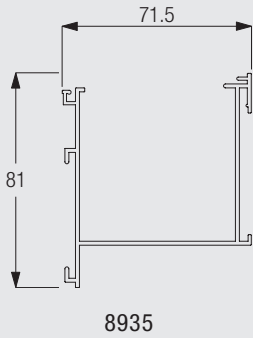

Profile and Bending Information

Cannot be bent