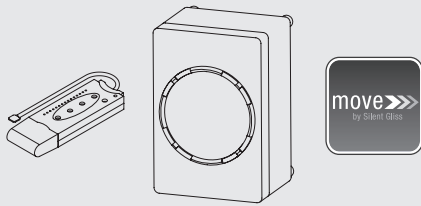

Silent Gliss Move App