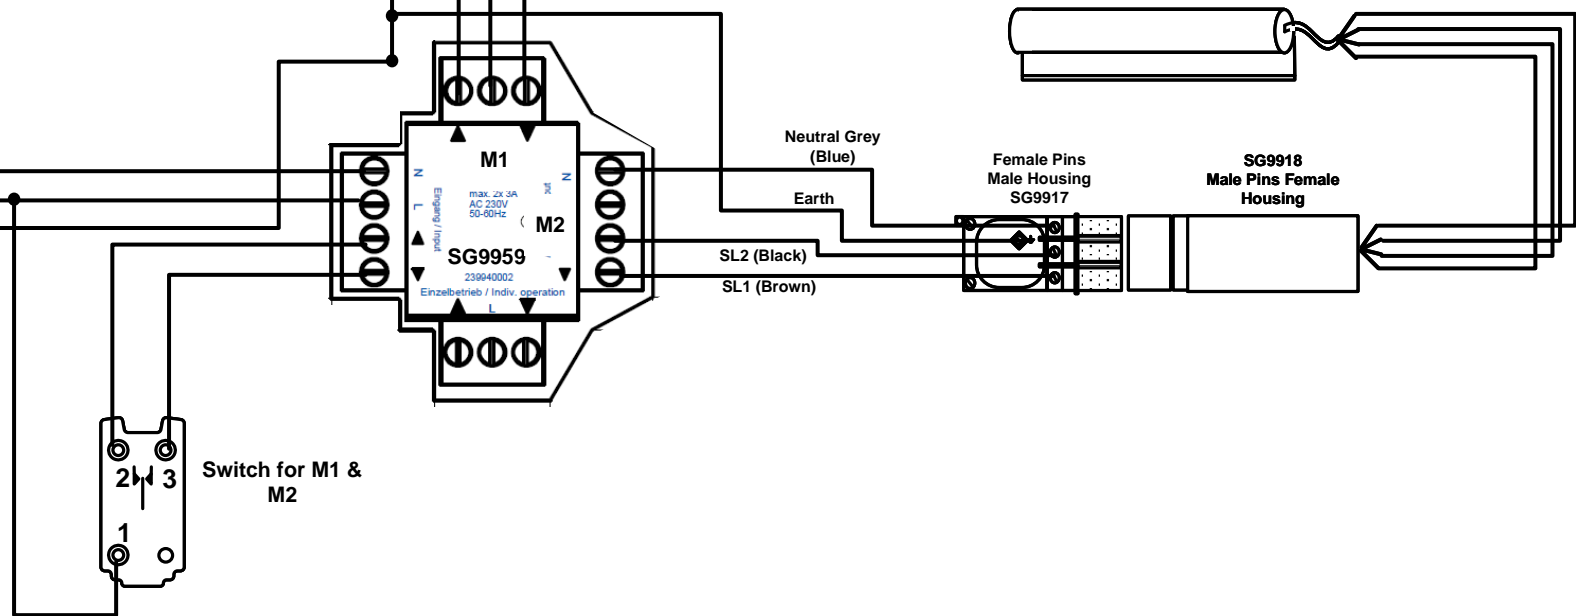

Silent Gliss Ltd
Poorhole Lane.
Broadstairs
Kent CT10 2NF
Tel 01843 863571
Fax 01843 864503
E-mail: info@silentgliss.co.uk
Web site: www.silentgliss.co.uk

9959 Relay 240v Supply Simultaneous Switch
Systems 2195, 2350, 4760/70/80, 4960, 4970, 4880, 8600, 8640, 5600

Drawing Number

E104

Issue Date

6:1:22
FRO