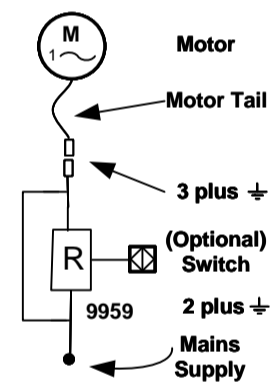

SilentGliss