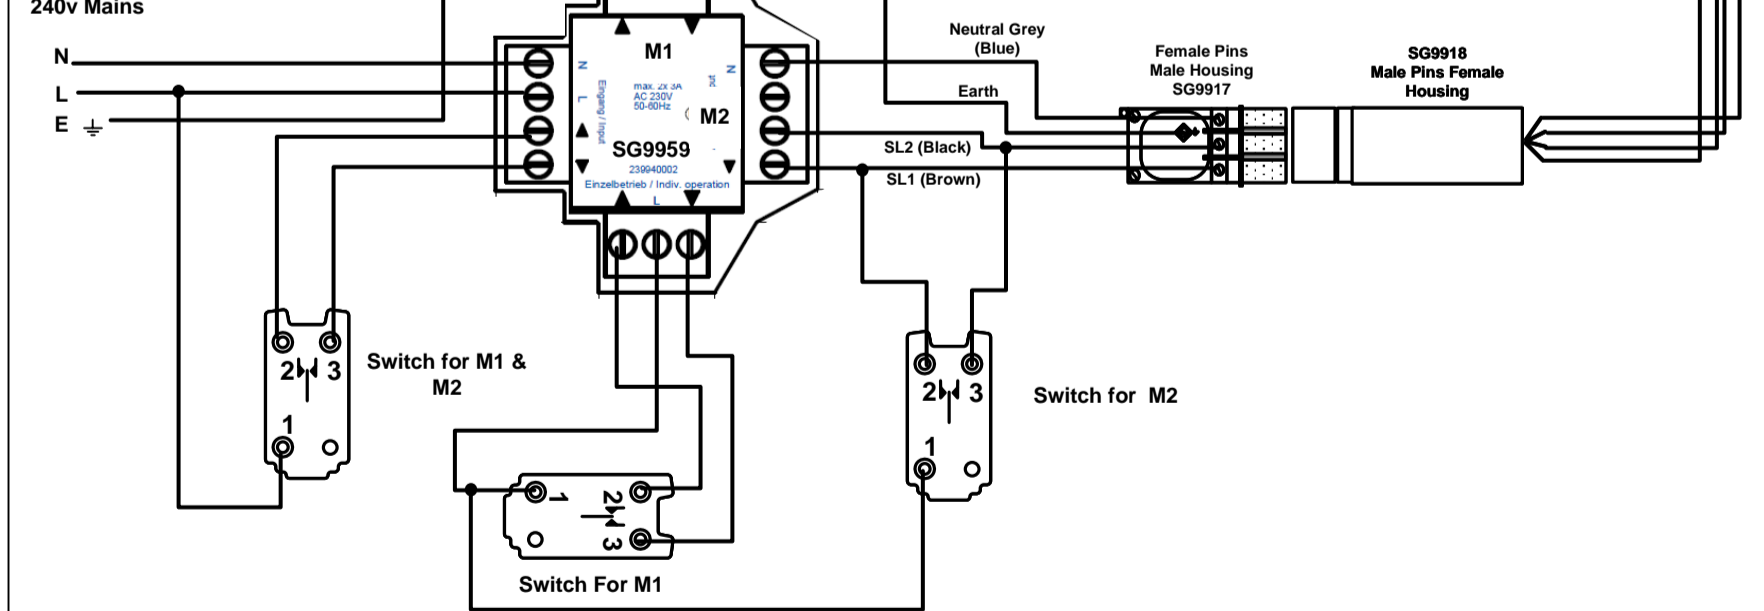

Warning : BS6500 - Neutral in 4 core flexible cable is now coloured Grey (Previously Blue)

Warning : Each SG9959 has a possible Load of 6A @ 240v AC. Each Output is rated @ 3A @ 240v AC.

240v Mains

N
L
E