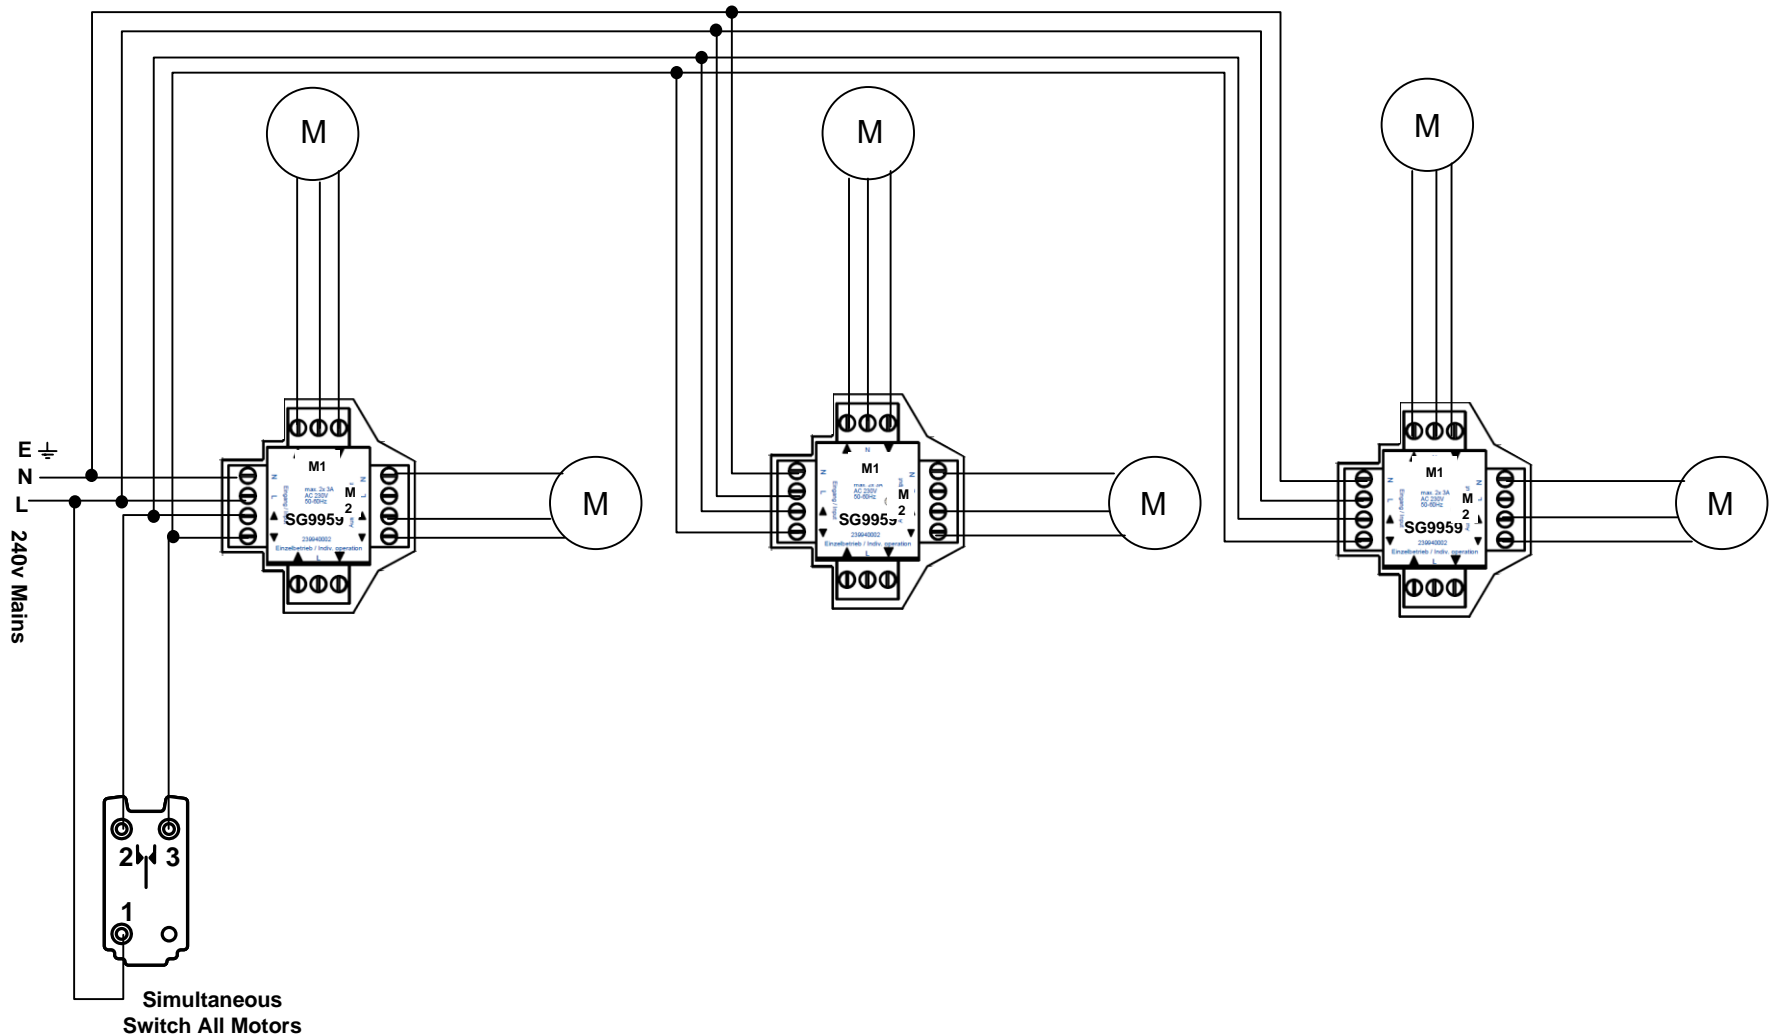

**Warning : BS6500 - Neutral in 4 core flexible cable is now coloured Grey (Previously Blue)**

**Warning : Each SG9959 has a possible Load of 6A @ 240v AC. Each Output is rated @ 3A @ 240v AC.**

**System Motor Ratings (230v)**

- 2195 - 0.6 amp
- 2350 - 0.8 amp
- 4760 - 0.8 amp
- 4770 - 0.8 amp
- 4780 - 0.8 amp
- 4960 - 0.8 amp
- 4870 - 0.8 amp
- 4880 - 0.90 amp
- 8600 - 0.66 amp
- 8640 - 1.00 amp

**Silent Gliss Ltd**  
 Poorhole Lane.  
 Broadstairs  
 Kent CT10 2NF  
 Tel 01843 863571  
 Fax 01843 864503  
 E-mail: info@silentgliss.co.uk  
 Web site: www.silentgliss.co.uk

**Multiple Motors and Relay's from One  
 Simultaneous Switch  
 Systems 2195, 2350, 4760/70/80, 4960, 4970, 4880,  
 8600, 8640, 5600**

**Drawing Number**

**E106**

**Issue Date** 12:1:22  
 FRO