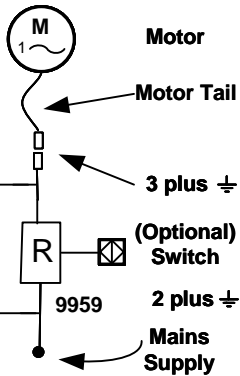

**Warning : BS6500 - Neutral in 4 core flexible cable is now coloured Grey (Previously Blue)**

**Warning : Each SG9959 has a possible Load of 6A @ 240v AC. Each Output is rated @ 3A @ 240v AC.**

**System Motor Ratings (230v)**

- 2195 - 0.6 amp
- 2350 - 0.8 amp
- 4760 - 0.8 amp
- 4770 - 0.8 amp
- 4780 - 0.8 amp
- 4960 - 0.8 amp
- 4870 - 0.8 amp
- 4880 - 0.90 amp
- 8600 - 0.66 amp
- 8640 - 1.00 amp

**Silent Gliss Ltd**  
 Poorhole Lane.  
 Broadstairs  
 Kent CT10 2NF  
 Tel 01843 863571  
 Fax 01843 864503  
 E-mail: info@silentgliss.co.uk  
 Web site: www.silentgliss.co.uk