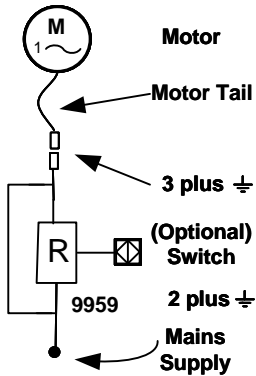

Warning : BS6500 - Neutral in 4 core flexible cable is now coloured Grey (Previously Blue)

Warning : Each SG9959 has a possible Load of 6A @ 240v AC. Each Output is rated @ 3A @ 240v AC.

System Motor Ratings (230v)