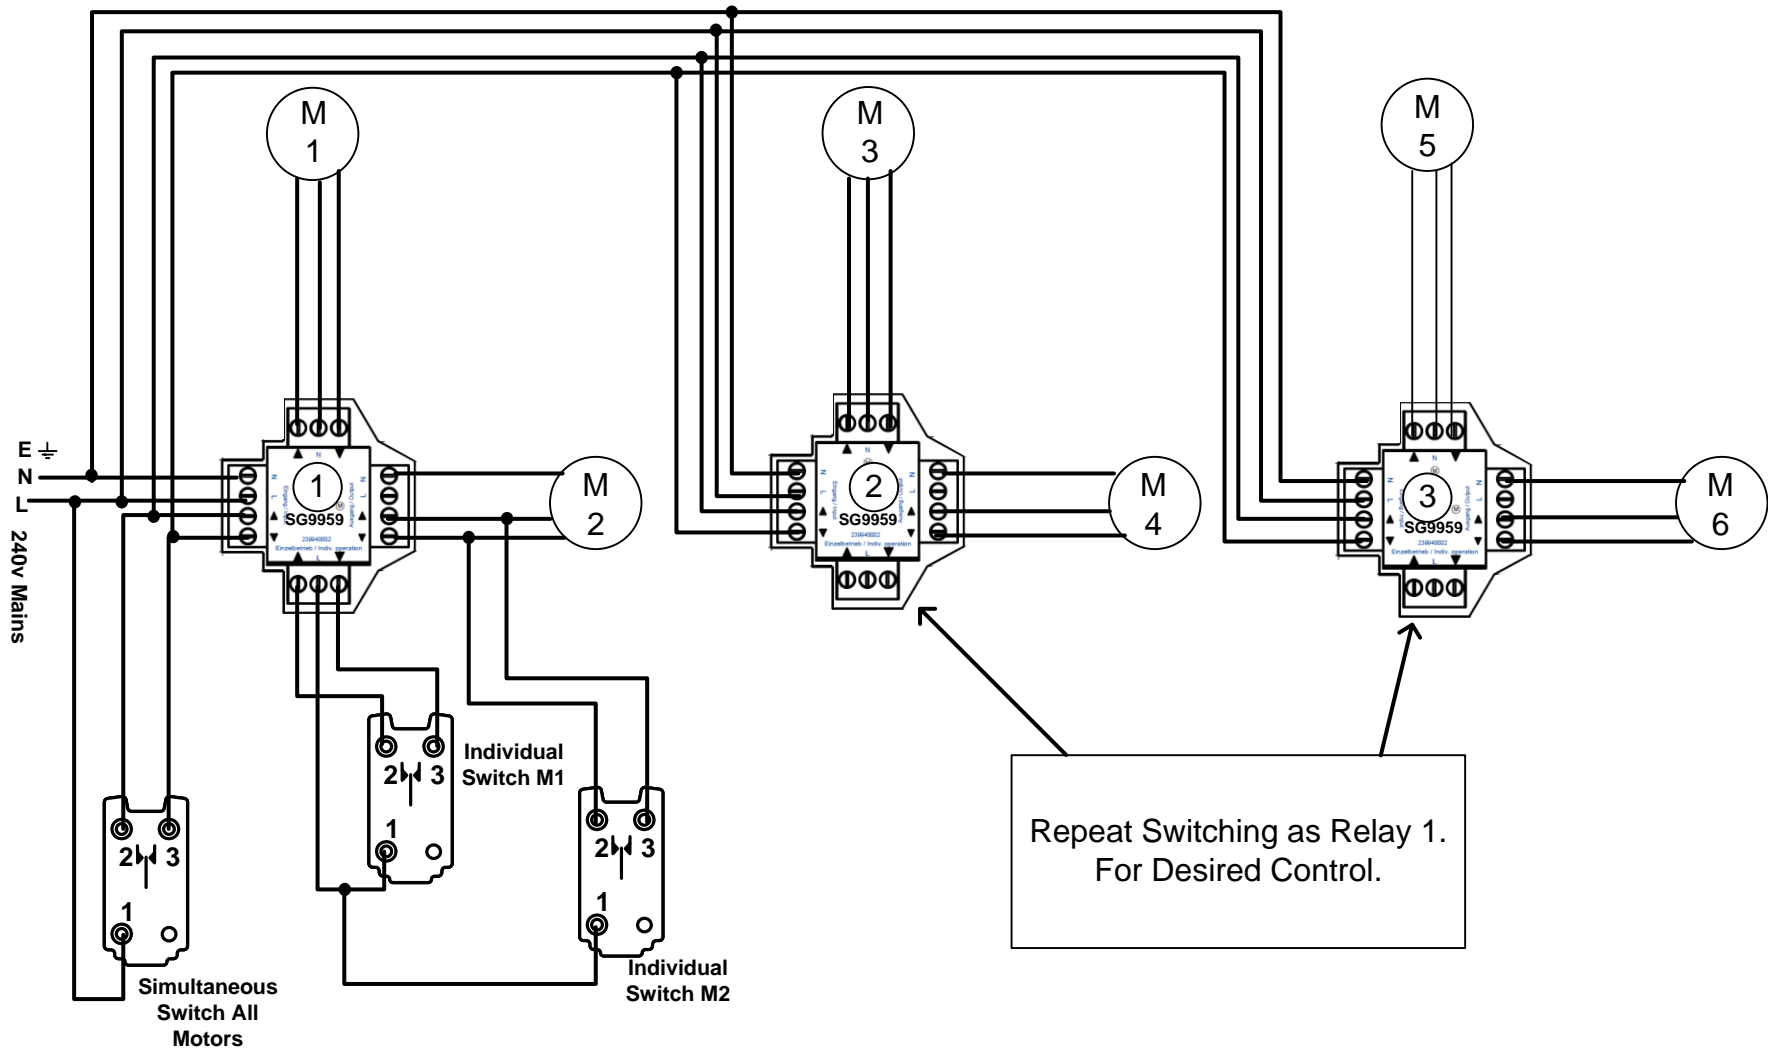

Silent Gliss Ltd
Poorhole Lane.
Broadstairs
Kent CT10 2NF
Tel 01843 863571
Fax 01843 864503
E-mail: info@silentgliss.co.uk
Web site: www.silentgliss.co.uk

**Multiple 9959's & Motors with
Simultaneous and Multiple Switching
Systems 2195, 2350, 4760/70/80, 4960, 4970, 4880,
8600, 8640, 5600**

Drawing Number

E107

Issue Date 12:1:22
FRO