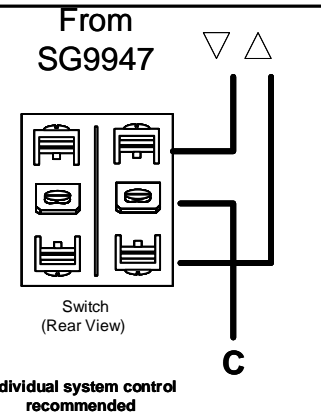

1.1 DC UP 24 V DC 1.1 A
Single use Transformer

Group use Transformer

Note:

* Switching from an external source must allow a pulse and latch in each direction

SG9947- Dimensions
 H 52mm x W49mm x D29mm

Silent Gliss Ltd
 Poorhole Lane.
 Broadstairs
 Kent CT10 2PT
 Tel 01843 863571
 Fax 01843 864503
 E-mail: info@silentgliss.co.uk
 Web site: www.silentgliss.co.uk

**SG8250 Venetian Blind
 Switch Via Volt Free Contact**

Drawing Number

E117

Issue Date 3/11/20
FRO