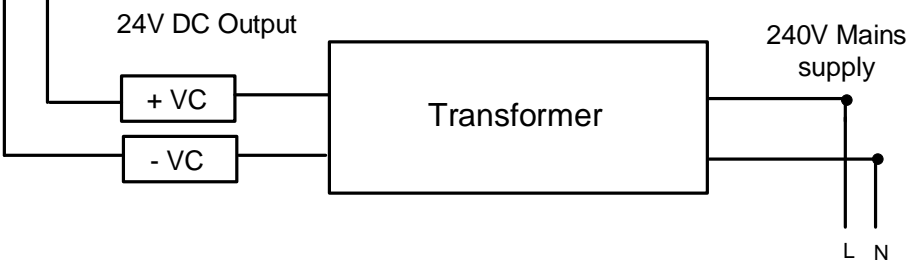

1.1 DC UP 24 V DC 1.1 A
Single use Transformer

Group use Transformer

Note:

* Switching from an external source must allow a pulse and latch in each direction

SG9947- Dimensions
 H 52mm x W49mm x D29mm

Silent Gliss Ltd
 Poorhole Lane.
 Broadstairs
 Kent CT10 2PT
 Tel 01843 863571
 Fax 01843 864503
 E-mail: info@silentgliss.co.uk
 Web site: www.silentgliss.co.uk

**SG8250 Venetian Blind
 Switch Via Volt Free Contact**

Drawing Number

E117

Issue Date 3/11/20
FRO