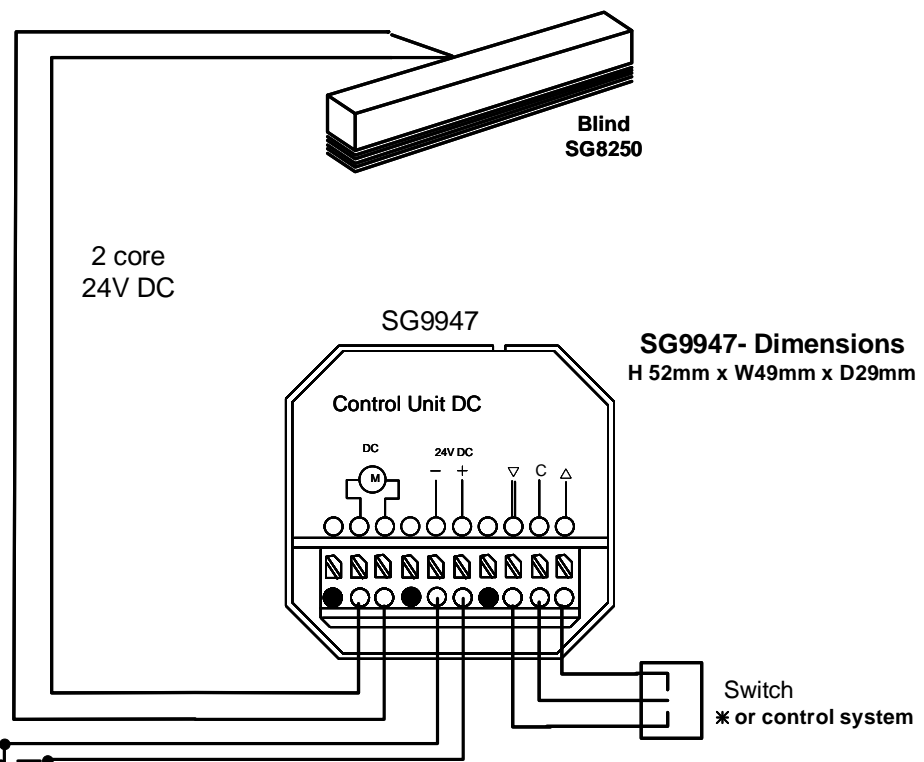

1.1 DC UP 24 V DC 1.1 A
Single use Transformer

Group use Transformer

Note:

* Switching from an external source must allow a pulse and latch in each direction

SG9947- Dimensions
 H 52mm x W49mm x D29mm

Silent Gliss Ltd
 Poorhole Lane.
 Broadstairs
 Kent CT10 2PT
 Tel 01843 863571
 Fax 01843 864503
 E-mail: info@silentgliss.co.uk
 Web site: www.silentgliss.co.uk

**SG8250 Venetian Blind
 Switch Via Volt Free Contact**

Drawing Number

E117

Issue Date 3/11/20
FRO