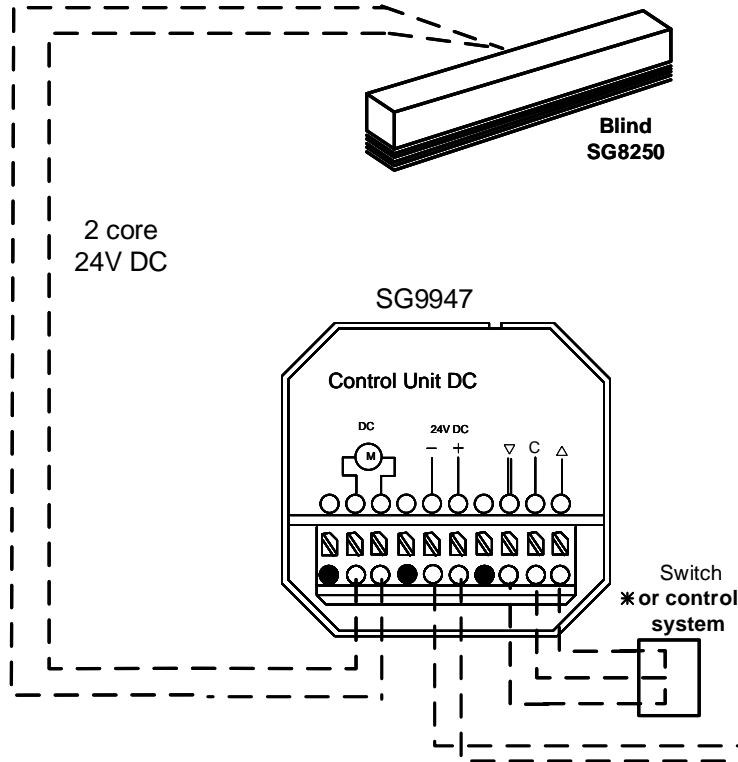

1.1 DC UP 24 V DC 1.1 A
Single use Transformer

Group use Transformer

Note:

* Switching from an external source must allow a pulse and latch in each direction

SG9947- Dimensions
 H 52mm x W49mm x D29mm

Silent Gliss Ltd
 Poorhole Lane.
 Broadstairs
 Kent CT10 2PT
 Tel 01843 863571
 Fax 01843 864503
 E-mail: info@silentgliss.co.uk
 Web site: www.silentgliss.co.uk

**SG8250 Venetian Blind
 Switch Via Volt Free Contact**

Drawing Number

E117

Issue Date 3/11/20
FRO