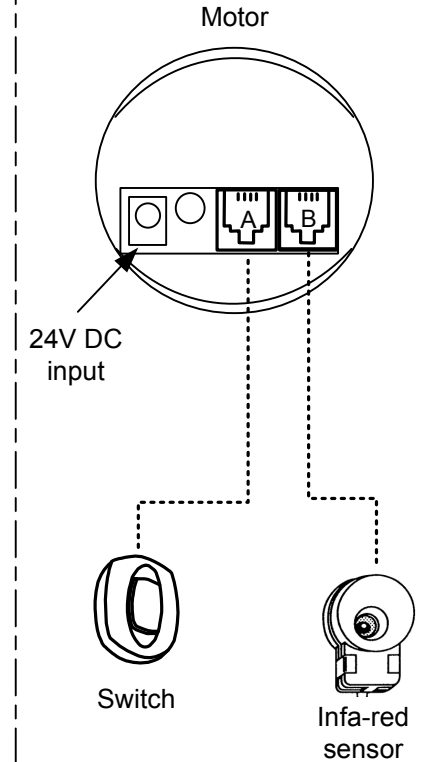

Connections

Supplied by
SG-S SILENTGLISS SPARES
SILENTGLISS SYSTEMS
www.sg-s.co.uk email: sales@sg-s.co.uk tel: 01395 232528

Silent Gliss Ltd
Poorhole Lane.
Broadstairs
Kent CT10 2PT
Tel 01843 863571
Fax 01843 864503
E-mail: info@silentgliss.co.uk
Web site: www.silentgliss.co.uk

Autoglide System 5090 (IR)

Motor Tupe: D
Drawing Number
E 119
Issue Date: 03-03-10