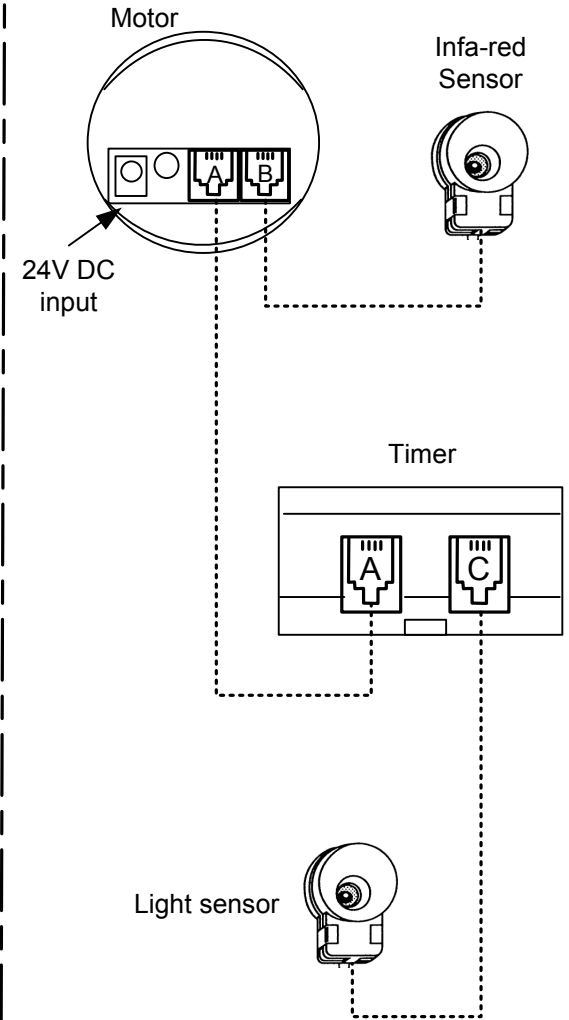

Connections

Supplied by
SG-S SILENTGLISS SPARES
SILENTGLISS SYSTEMS
www.sg-s.co.uk email: sales@sg-s.co.uk tel: 01395 232528

Silent Gliss Ltd
Poorhole Lane.
Broadstairs
Kent CT10 2PT
Tel 01843 863571
Fax 01843 864503
E-mail: info@silentgliss.co.uk
Web site: www.silentgliss.co.uk

Autoglide System 5090 (TC)

Motor type: D
Drawing Number
E 121
Issue Date: 03-03-10