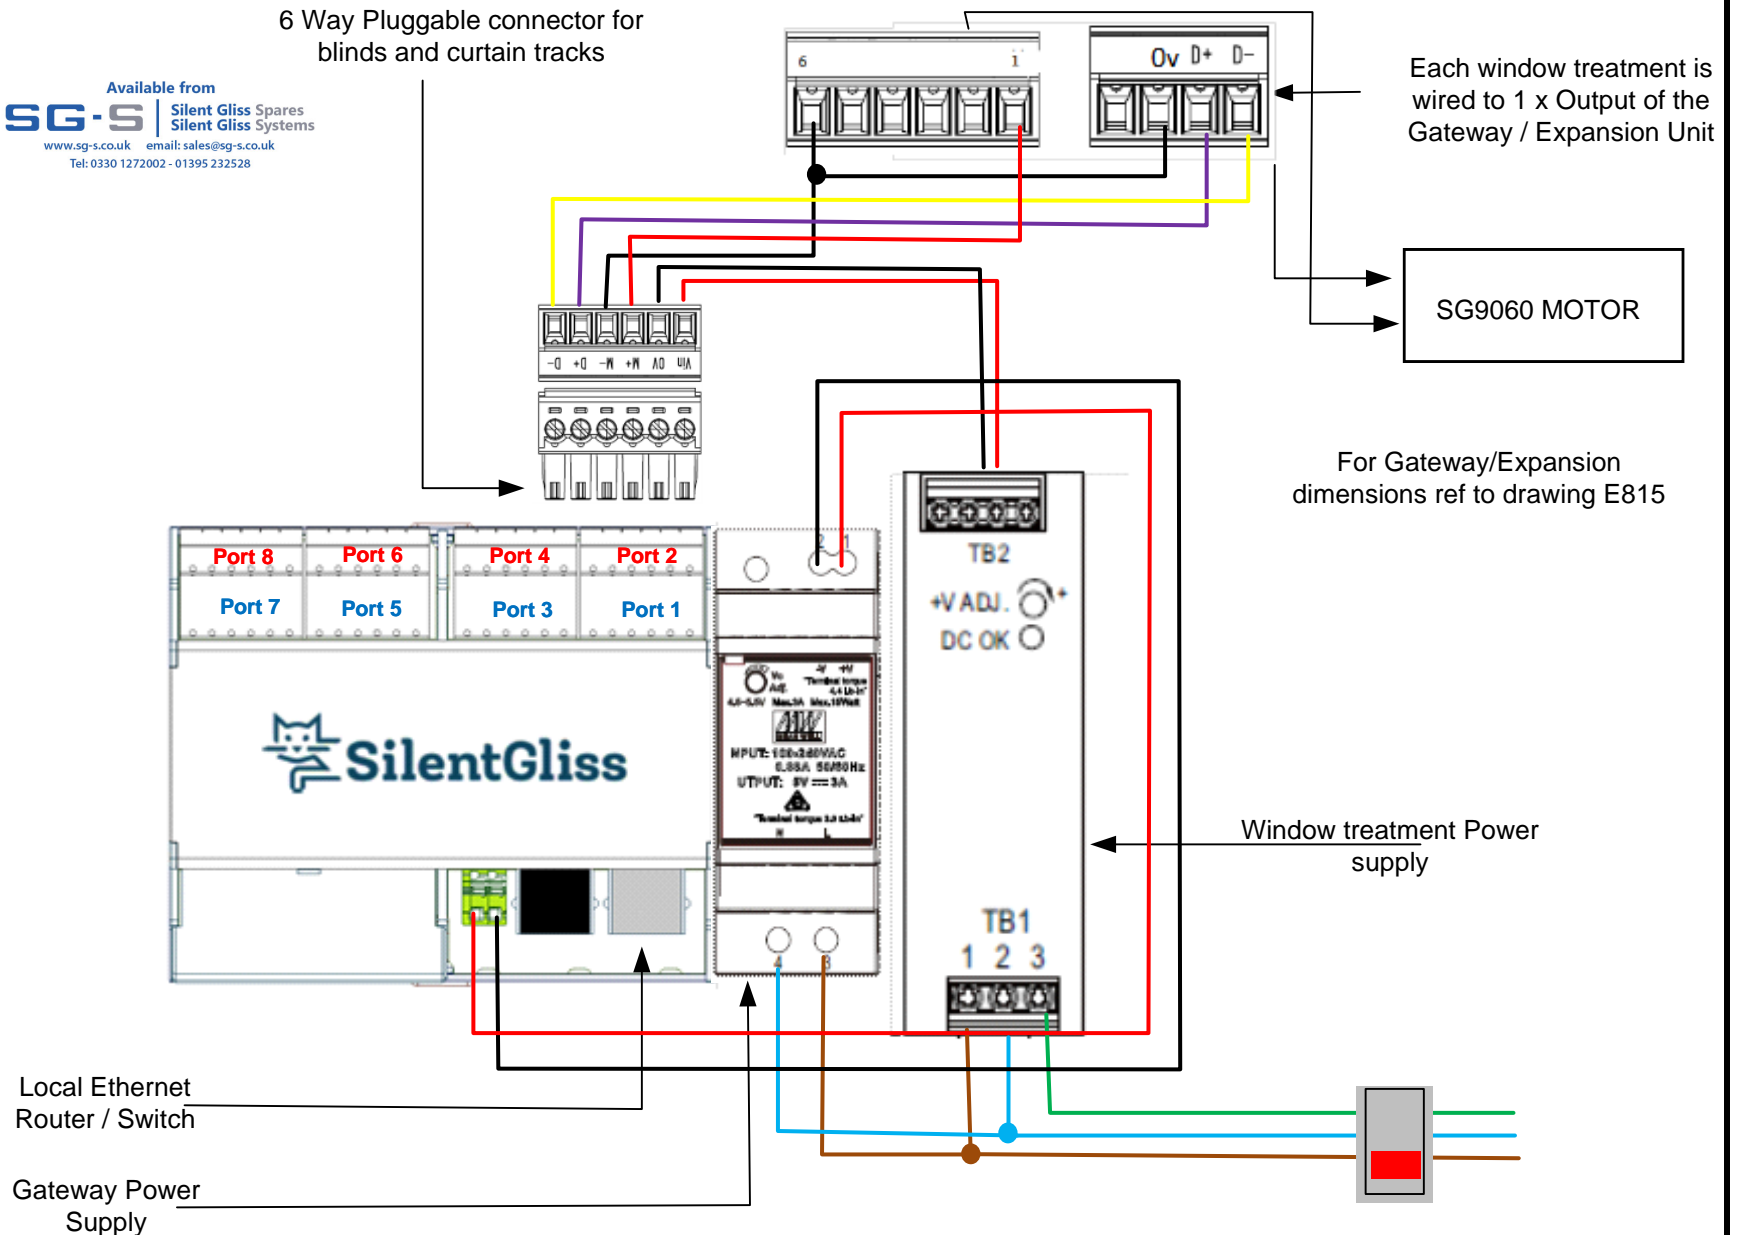

Cable Types To Motors

Motor Power

M+ 24Vdc Red 16 AWG
M- 0V Black 16 AWG

Motor Data

D+ Data + Purple 22 AWG
D- Data - White 22 AWG

To Power Supplies

Power Source

Vin 24Vdc Red 18 AWG
0V 0V Black 18 AWG

Power Supplies

- SG11263 24v DC 2amps **
- SG11264 24v DC 3.8amps
- SG11265 24v DC 5amps
- SG11266 24v DC 10amps
- ** Required for Gateway Always

Motor ratings

- SG 4960 1.8amps 24v DC
- SG4760,4770,4780,4970 1.5 amps 24v DC
- SG2350 1.5 amps 24v DC
- SG4880 2.95 amps 24v DC
- SG5600 3.5amps 24v DC

Silent Gliss Ltd

Poorhole Lane.
Broadstairs
Kent CT10 2PT
Tel 01843 863571
Fax 01843 864503
E-mail: info@silentgliss.co.uk
Web site: www.silentgliss.co.uk

Available from
SG-S Silent Gliss Spares
Silent Gliss Systems
www.sg-s.co.uk email:sales@sg-s.co.uk
Tel: 0330 1272002 - 01395 232528

6 Way Pluggable connector for blinds and curtain tracks

Smart by Silent Gliss- Gateway SG11260

Systems: Smart-SG5600,SG7650

Drawing Number

E 801-1

Issue Date

30/5/22 FRO