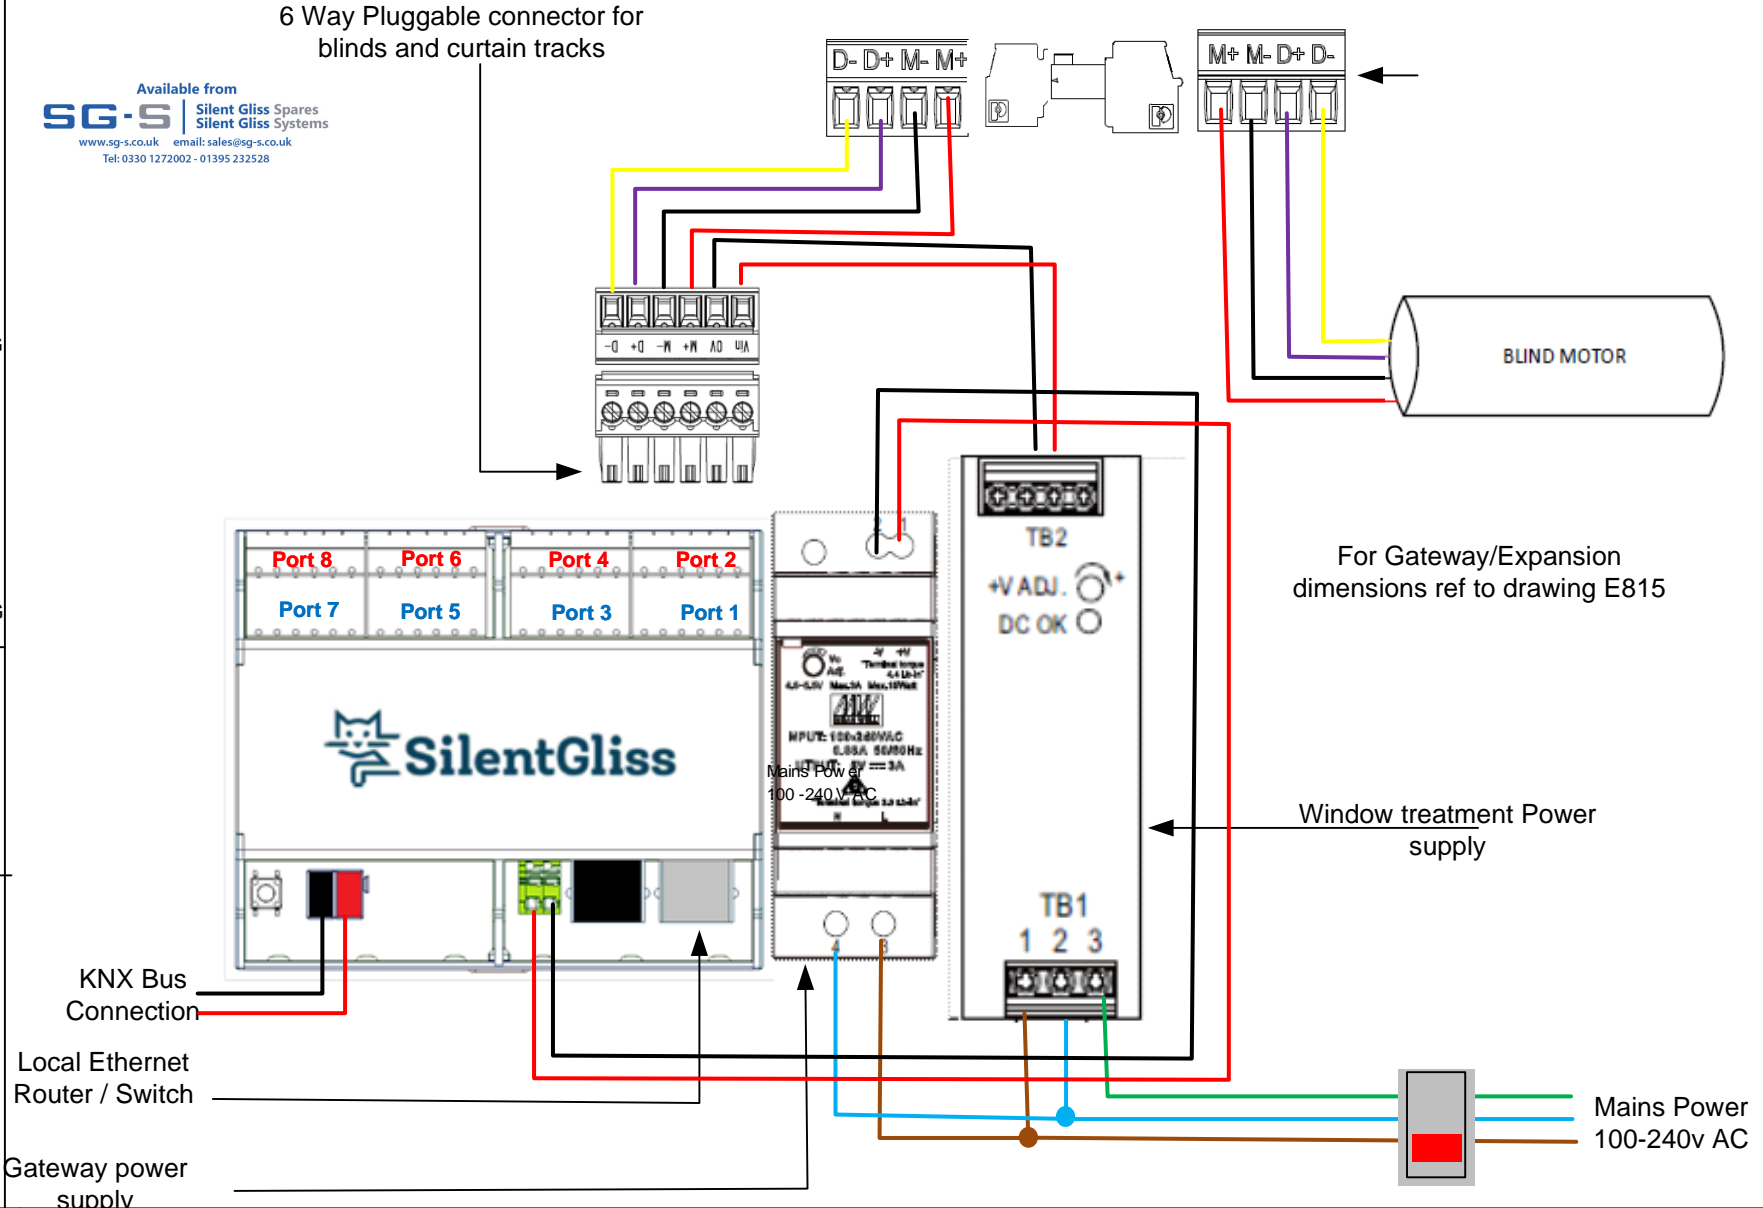

Power Supplies

- SG11263 24v DC 2amps **
- SG11264 24v DC 3.8amps
- SG11265 24v DC 5amps
- SG11266 24v DC 10amps

** Required for Gateway Always

Motor ratings

- SG 4960,4760,4770,4780,4970 1.5 amps 24v DC
- SG2350 1.5 amps 24v DC
- SG4880 2.95 amps 24v DC
- SG5600 3.5amps 24v DC

6 Way Pluggable connector for blinds and curtain tracks

For Gateway/Expansion dimensions ref to drawing E815

Window treatment Power supply

Mains Power 100-240v AC

Smart by Silent Gliss- Gateway KNX SG11261 Tubular Motors
Systems: SG4960,SG4970,SG4880,SG4760,SG4770,SG4780,SG2350