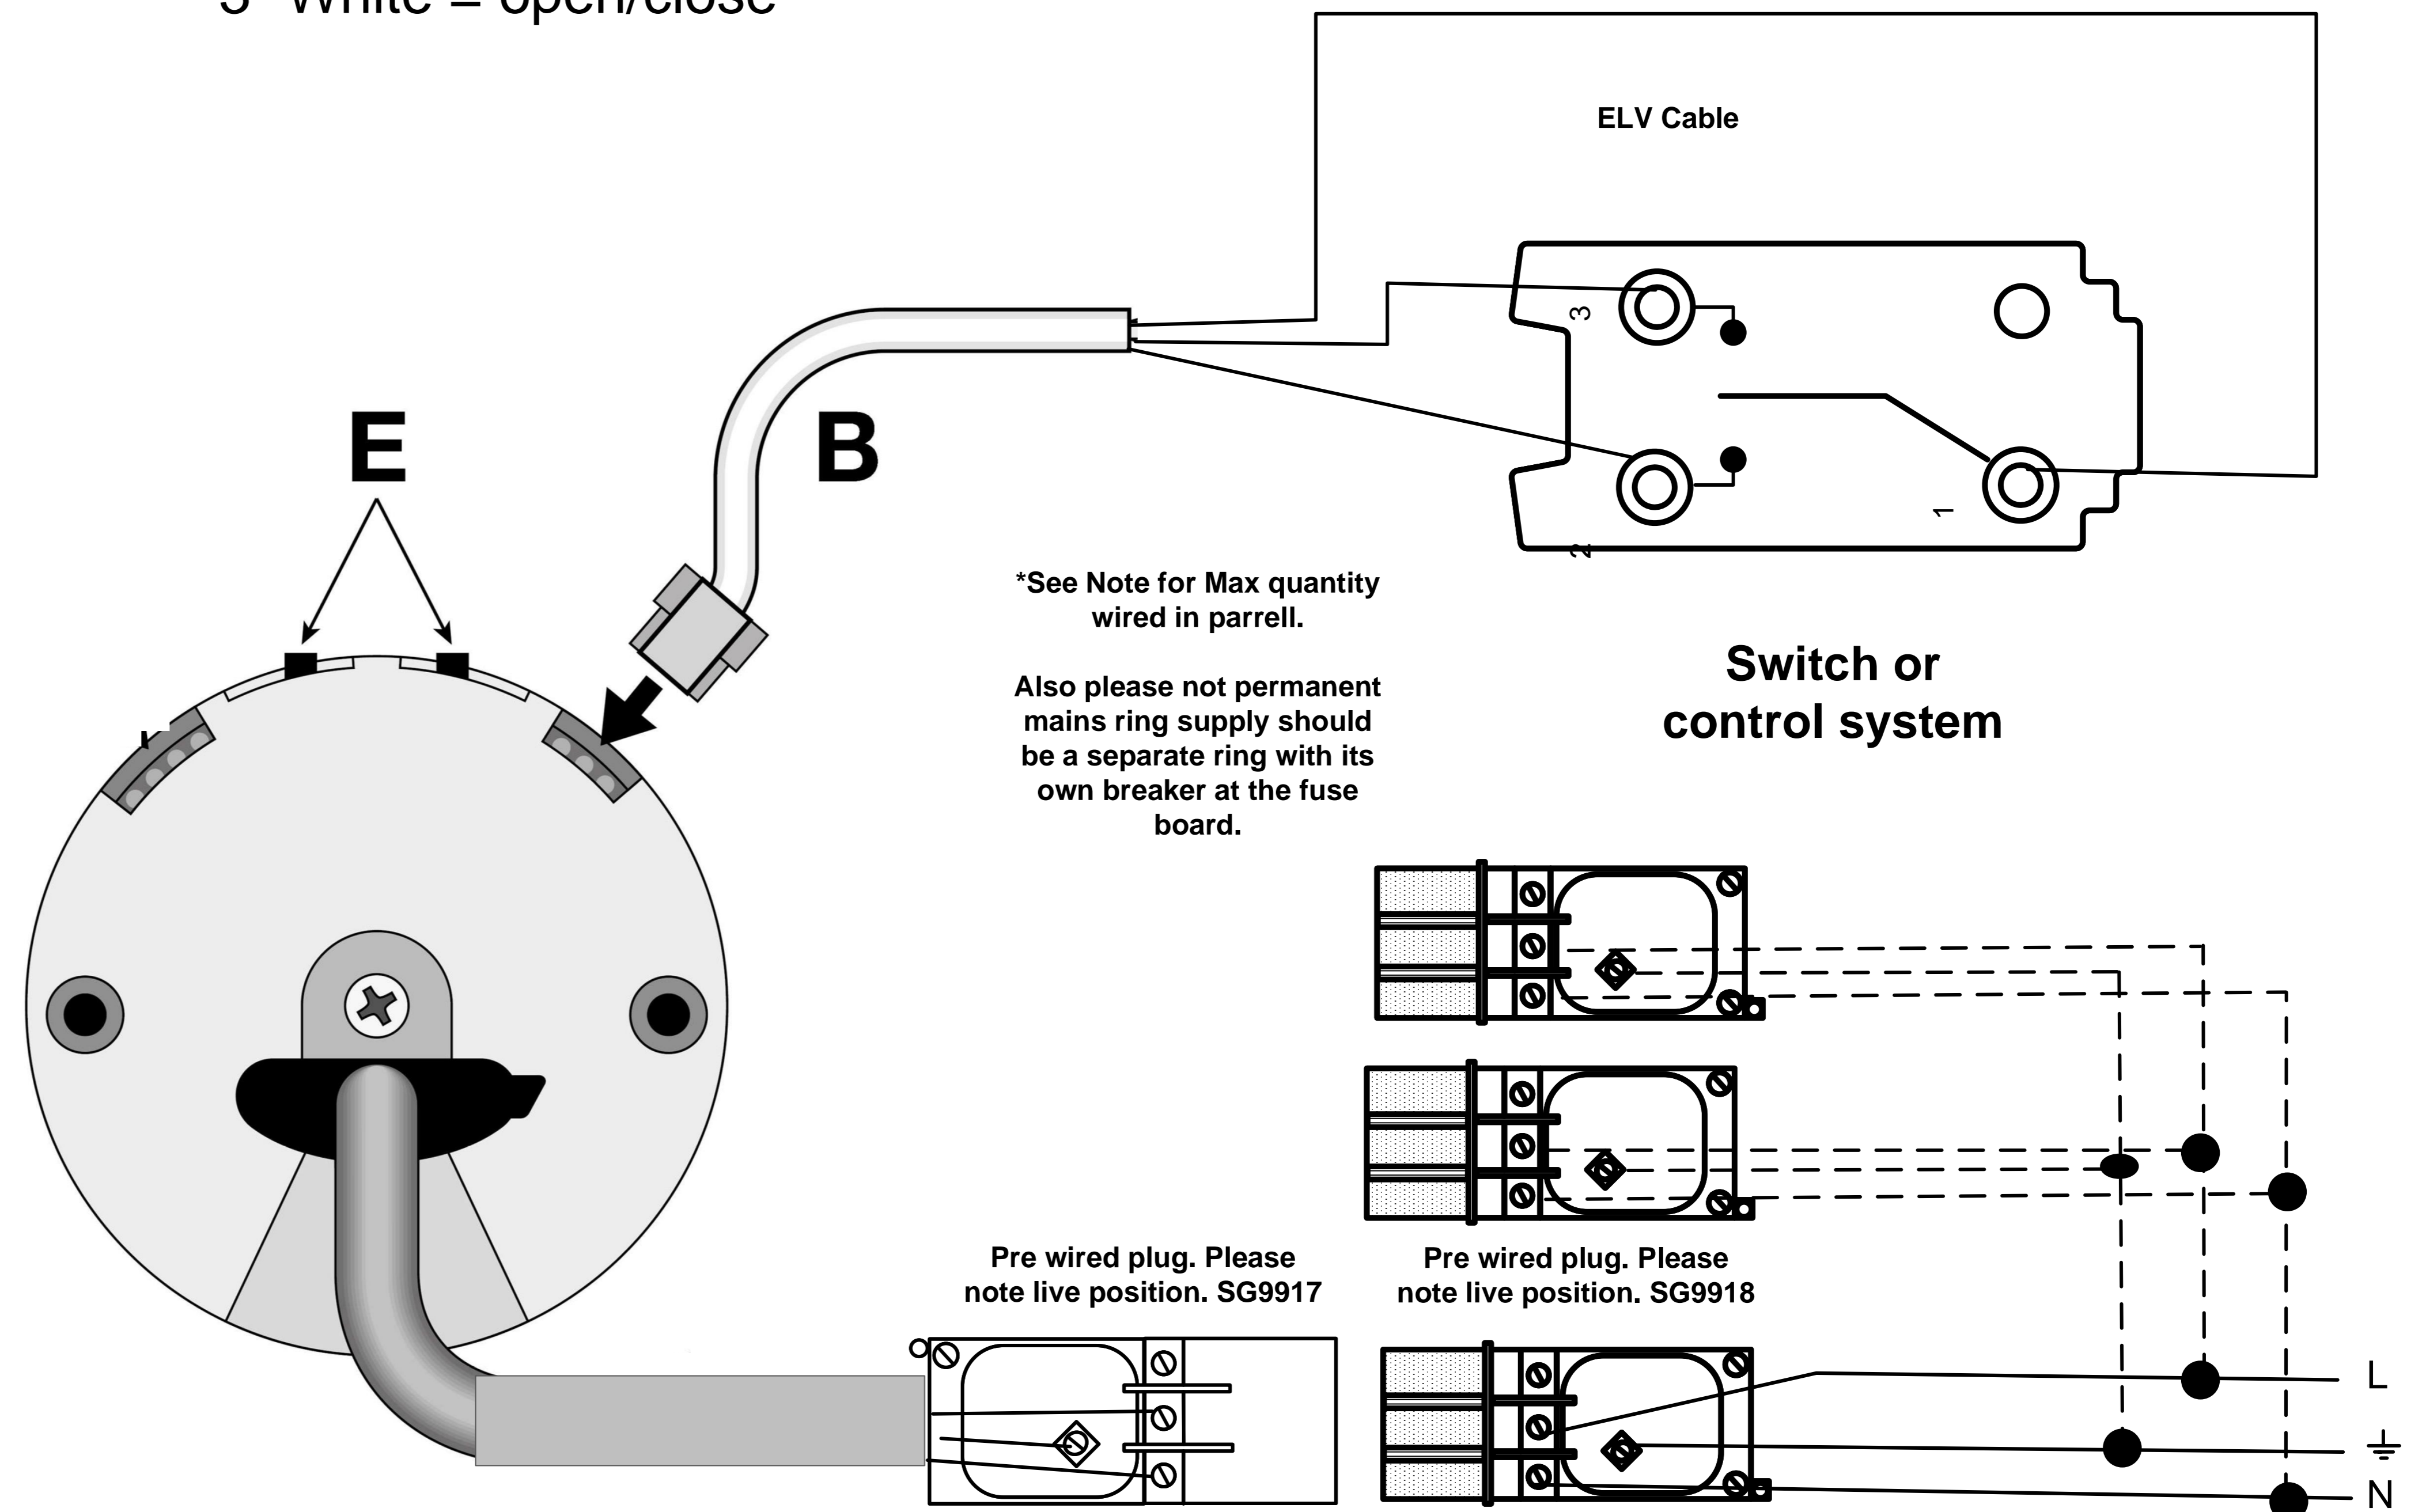

**B - Dry Contact Control**

- 1- Common (Black White)
- 2- Direction (Orange/White)
- 3-Direction (White)

**C- Removable radio aerial**

**E- limit fine adjustment**

Motor ratings  
 SG 4960 , 0.3a/55rpm – 50/60Hz 3Nm 40w

**Silent Gliss Radio Control System Dry Contact Only**

**SERIES 40 TUBULAR MOTORS 240V AC**

**Systems: SG4960,SG4970,SG4880,SG4760,SG4770,SG4780,SG2350**

**Drawing Number**

**E 804 /2**

**Issue Date 14.4.21**