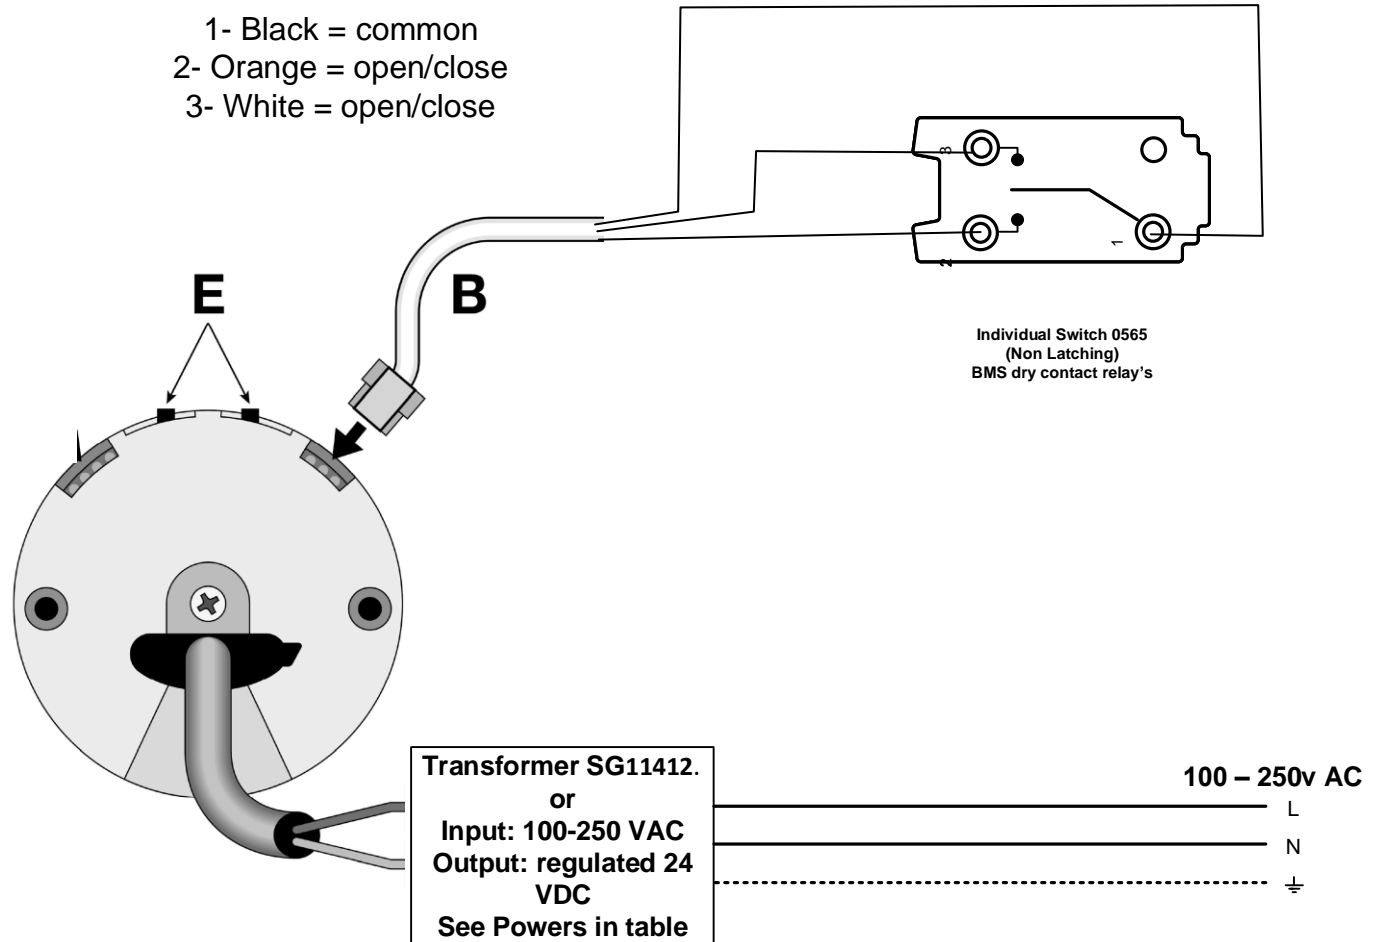

Dry Contact Control

- 1- Common (Black White)
- 2- Direction (Orange/White)
- 3-Direction (White)

C- Removable radio aerial

E- limit fine adjustment

Supplied by
SG-S | Silent Gliss Spares
 Silent Gliss Systems
 www.sg-s.co.uk email: sales@sg-s.co.uk
 Tel: 0330 1272002 - 01395 232528

- 1- Black = common
- 2- Orange = open/close
- 3- White = open/close

Power Supplies

- SG11263 24v DC 2amps **
- SG11264 24v DC 3.8amps
- SG11265 24v DC 5amps
- SG11266 24v DC 10amps

Motor ratings

- SG4960 1.8amps 24v DC 50/60Hz 55Rpm
- SG4760,SG4770,SG4970 ,SG23250 1.5 amps 24v DC 50/60Hz 48/32Rpm 36w
- SG2350,SG4970 2.1 amps 24v DC 50/60Hz 20Rpm 50w
- SG4880 2.95 amps 24v DC 50/60 Hz 20Rpm 40w

Silent Gliss Radio Control System Dry Contact only

SERIES 40 TUBULAR MOTORS 24 DC Systems:

SG4960,SG4970,SG4880,SG4760,SG4770,SG4780,SG2350

Drawing Number

E 805/2

Issue Date 05/05/21