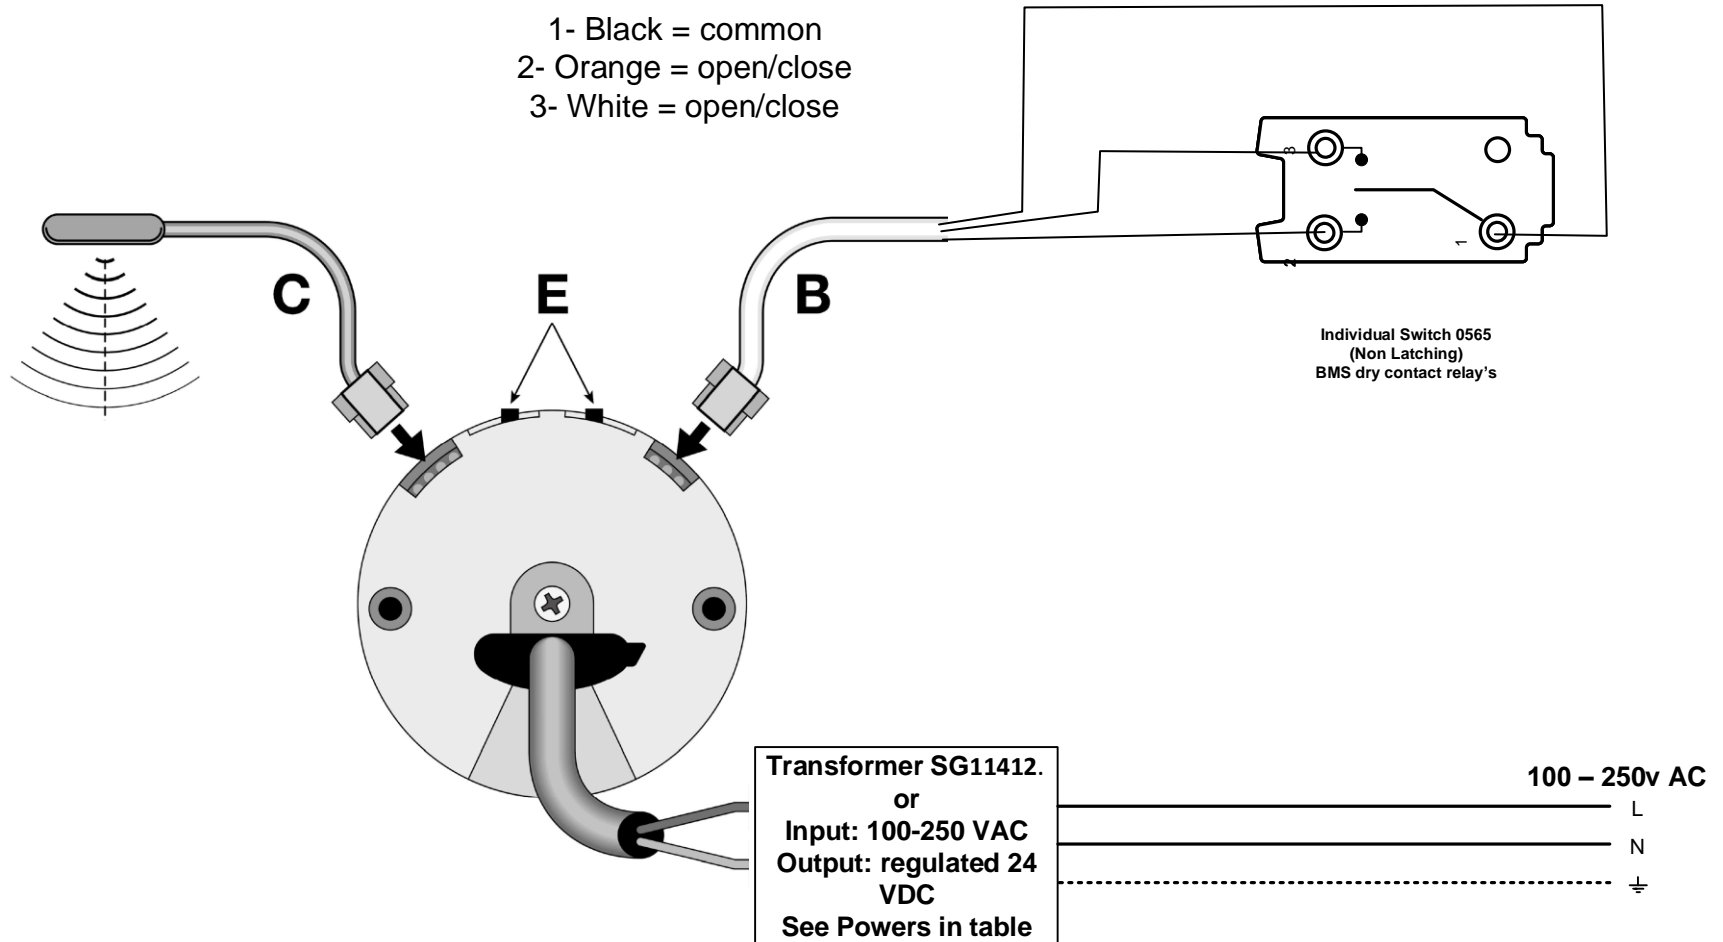

Dry Contact Control

- 1- Common (Black White)
- 2- Direction (Orange/White)
- 3-Direction (White)

C- Removable radio aerial

E- limit fine adjustment

Power Supplies

- SG11263 24v DC 2amps **
- SG11264 24v DC 3.8amps
- SG11265 24v DC 5amps
- SG11266 24v DC 10amps

Motor ratings

- SG4960 1.8amps 24v DC 50/60Hz 55Rpm
- SG4760,SG4770,SG4970,SG23250 1.5 amps 24v DC 50/60Hz 48/32Rpm 36w
- SG2350,SG4970 2.1 amps 24v DC 50/60Hz 20Rpm 50w
- SG4880 2.95 amps 24v DC 50/60 Hz 20Rpm 40w

Note

8* Motors connected via the dry contact cables only.

Silent Gliss Ltd

Poorhole Lane.
Broadstairs
Kent CT10 2PT
Tel 01843 863571
Fax 01843 864503
E-mail: info@silentgliss.co.uk
Web site: www.silentgliss.co.uk

Supplied by
SG-S | Silent Gliss Spares
Silent Gliss Systems
www.sg-s.co.uk email: sales@sg-s.co.uk
Tel: 0330 1272002 - 01395 232528

- 1- Black = common
- 2- Orange = open/close
- 3- White = open/close

Silent Gliss Radio Control System 9940 & Dry Contact

SERIES 40 TUBULAR MOTORS 24 DC Systems:

SG4960,SG4970,SG4880,SG4760,SG4770,SG4780,SG2350

Drawing Number

E 805/3

Issue Date 05/05/21