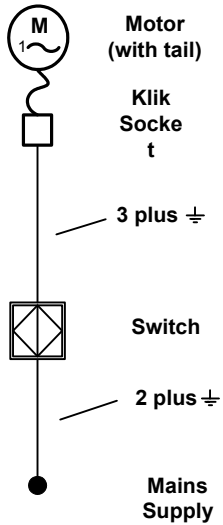

All printed & electronically distributed copies of this drawing are uncontrolled copies

Motor Ratings
 230v 115v
 9012 0.6A 1.2A

Note

To reverse direction of motor on command swap brown/ blue wires in Klik AX or motor plugs