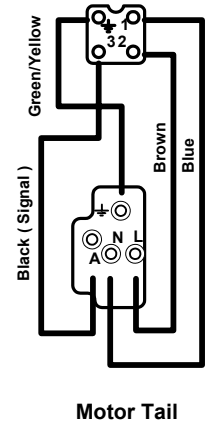

All printed & electronically distributed copies of this drawing are uncontrolled copies

Motor Ratings
 230v 115v
 9012 0.6A 1.2A

Note

To reverse direction of motor on command swap brown/ blue wires in Klik AX or motor plugs

Motor 9012 only - 1 Mains Switch - 1 or more Motors
Simultaneous only
Systems 2050 2500 5100 5140

For Motors 9010, 9011, 5360 see E901

Motor Type A & &
Drawing Number

E 910

Issue Date 11-10-04