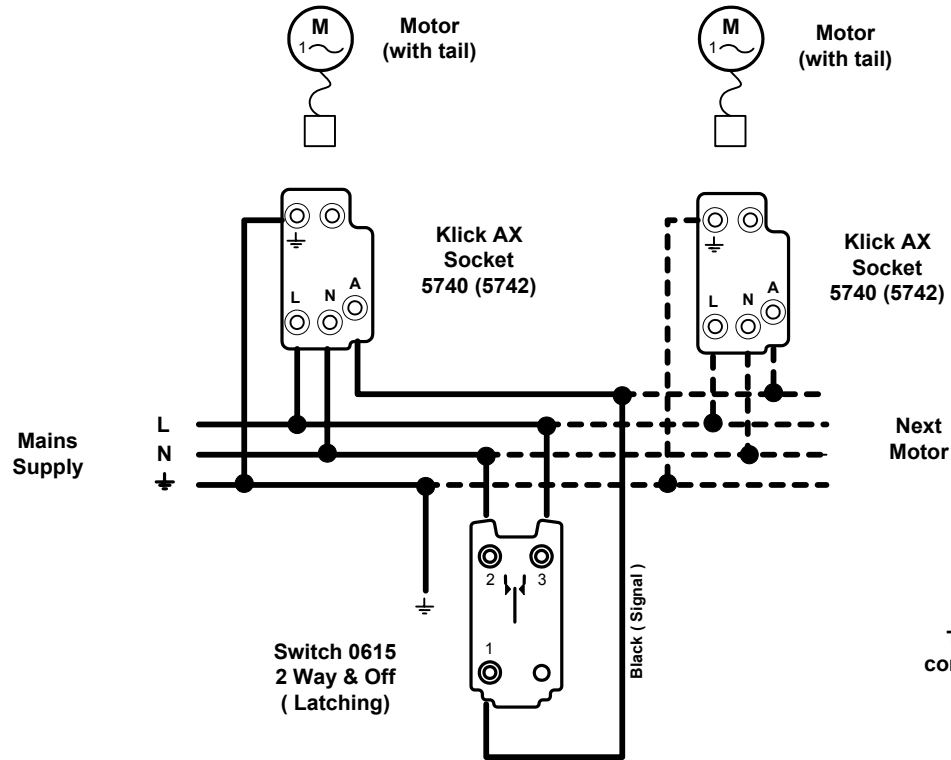

All printed & electronically distributed copies of this drawing are uncontrolled copies

Motor Ratings
 230v 115v
 9012 0.6A 1.2A

Note

To reverse direction of motor on command swap brown/ blue wires in Klik AX or motor plugs

Motor 9012 only - 1 Mains Switch - 1 or more Motors
Simultaneous only
Systems 2050 2500 5100 5140

For Motors 9010, 9011, 5360 see E901

Motor Type A & &
Drawing Number

E 910

Issue Date 11-10-04